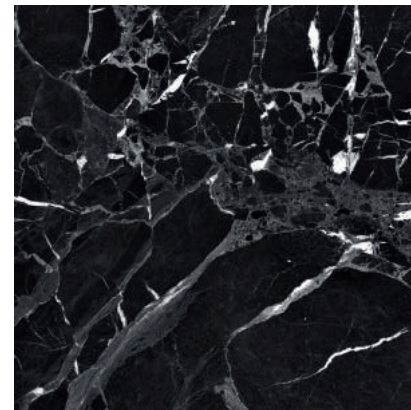

G-3442

Luxor Ilusion White Pulido
59,55x59,55 cm - 23,45"x23,45"

G-3298

Luxor Royal Black Pulido
89,46x89,46 cm - 35,22"x35,22"

G-3442

Luxor Royal Black Pulido
59,55x59,55 cm - 23,45"x23,45"

G-3298

Recommended for residential use
Recomendado para uso residencial