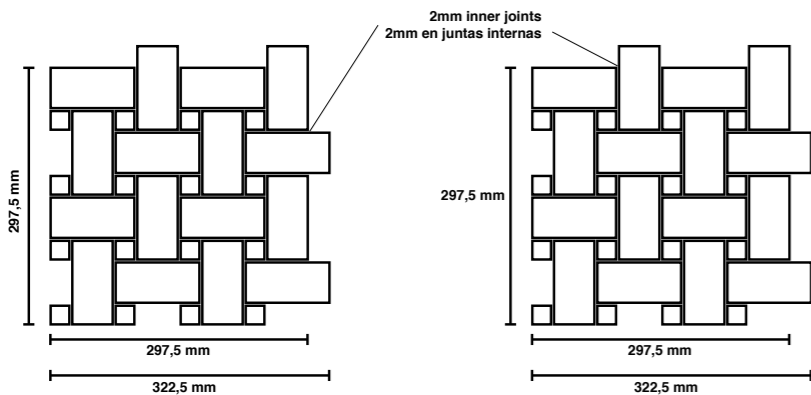

# Marble 7.0 calacatta

Marble 7.0 serie 90x90  
(89,46 x 89,46 cm - 35.22" x 35.22")

Marble 7.0 calacatta polished 90x90  
Marble 7.0 calacatta natural 90x90

G-1442  
G-1372

Marble 7.0 serie mosaico  
(29,75 x 29,75 cm - 11.71" x 11.71")

# Marble 7.0 mosaics

**Marble 7.0 serie mosaico**  
(29,75 x 29,75 cm - 11.71" x 11.71")  
**Marble 7.0 jolie polished mosaico mix** **G-1884**

**Marble 7.0 serie mosaico**  
(29,75 x 29,75 cm - 11.71" x 11.71")  
**Marble 7.0 calacatta polished mosaico mix** **G-1884**

**Marble 7.0 serie mosaico**  
(44,63 x 44cm - 17.57" x 17.57")  
**Marble 7.0 polished mosaico 7x45** **G-1870**

# Marble 7.0 decor

**Marble 7.0 serie decor**  
(89,46 x 89,46 cm - 35.22" x 35.22")  
**Marble 7.0 jolie polished decor** **G-1942**

**Marble 7.0 serie decor**  
(89,46 x 89,46 cm - 35.22" x 35.22")  
**Marble 7.0 calacatta polished decor** **G-1942**