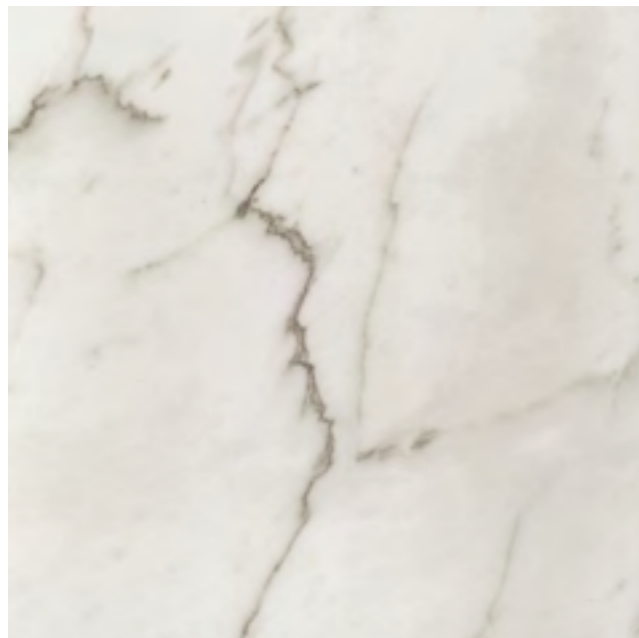

Marble 7.0 calacatta

Marble 7.0 serie 90x90
(89,46 x 89,46 cm - 35.22" x 35.22")

G-1442
G-1372

Marble 7.0 calacatta natural mosaico 5x5

G-1822