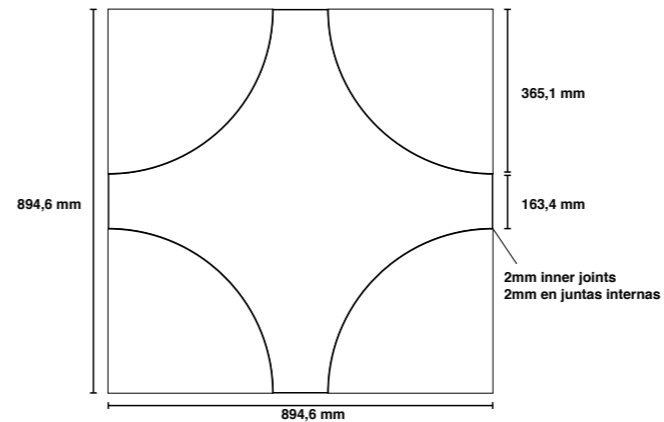

# Marble 7.0 mosaics

**Marble 7.0 serie mosaico**  
(29,75 x 29,75 cm - 11.71" x 11.71")  
**Marble 7.0 jolie polished mosaico mix** **G-1884**

**Marble 7.0 serie mosaico**  
(29,75 x 29,75 cm - 11.71" x 11.71")  
**Marble 7.0 calacatta polished mosaico mix** **G-1884**

**Marble 7.0 serie mosaico**  
(44,63 x 44cm - 17.57" x 17.57")  
**Marble 7.0 polished mosaico 7x45** **G-1870**

# Marble 7.0 decor

**Marble 7.0 serie decor**  
(89,46 x 89,46 cm - 35.22" x 35.22")  
**Marble 7.0 jolie polished decor** **G-1942**

**Marble 7.0 serie decor**  
(89,46 x 89,46 cm - 35.22" x 35.22")  
**Marble 7.0 calacatta polished decor** **G-1942**

# Marble 7.0 agate

Marble 7.0 agate serie 90x90  
(89,46 x 89,46 cm - 35.22" x 35.22")

Marble 7.0 agate polished 90x90

G-1442