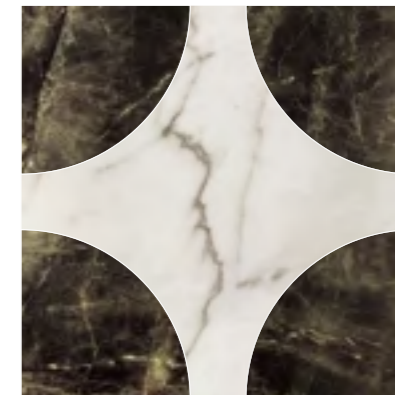

# Marble 7.0 calacatta

Marble 7.0 serie 90x90  
(89,46 x 89,46 cm - 35.22" x 35.22")

Marble 7.0 calacatta polished 90x90  
Marble 7.0 calacatta natural 90x90

G-1442  
G-1372

Marble 7.0 serie mosaico  
(29,75 x 29,75 cm - 11.71" x 11.71")

# Marble 7.0 mosaics

**Marble 7.0 serie mosaico**  
(29,75 x 29,75 cm - 11.71" x 11.71")  
**Marble 7.0 jolie polished mosaico mix** **G-1884**

**Marble 7.0 serie mosaico**  
(29,75 x 29,75 cm - 11.71" x 11.71")  
**Marble 7.0 calacatta polished mosaico mix** **G-1884**

**Marble 7.0 serie mosaico**  
(44,63 x 44cm - 17.57" x 17.57")  
**Marble 7.0 polished mosaico 7x45** **G-1870**

# Marble 7.0 decor

**Marble 7.0 serie decor**  
(89,46 x 89,46 cm - 35.22" x 35.22")  
**Marble 7.0 jolie polished decor** **G-1942**

**Marble 7.0 serie decor**  
(89,46 x 89,46 cm - 35.22" x 35.22")  
**Marble 7.0 calacatta polished decor** **G-1942**