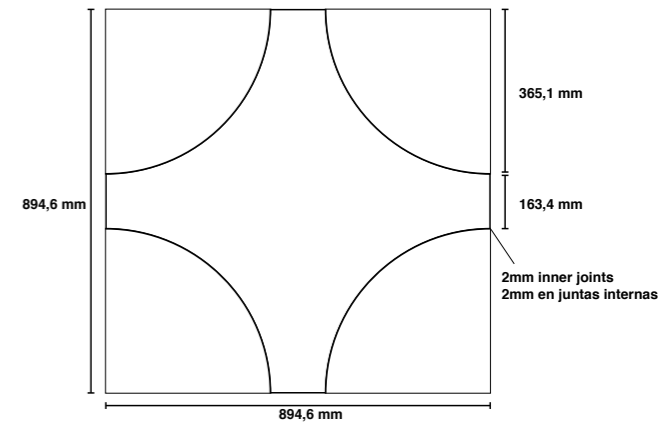

# Marble 7.0 mosaics

**Marble 7.0 serie mosaico**  
(29,75 x 29,75 cm - 11.71" x 11.71")  
**Marble 7.0 jolie polished mosaico mix** **G-1884**

**Marble 7.0 serie mosaico**  
(29,75 x 29,75 cm - 11.71" x 11.71")  
**Marble 7.0 calacatta polished mosaico mix** **G-1884**

**Marble 7.0 serie mosaico**  
(44,63 x 44cm - 17.57" x 17.57")  
**Marble 7.0 polished mosaico 7x45** **G-1870**

# Marble 7.0 decor

**Marble 7.0 serie decor**  
(89,46 x 89,46 cm - 35.22" x 35.22")  
**Marble 7.0 jolie polished decor** **G-1942**

**Marble 7.0 serie decor**  
(89,46 x 89,46 cm - 35.22" x 35.22")  
**Marble 7.0 calacatta polished decor** **G-1942**

# Marble 7.0 agate

Marble 7.0 agate serie 90x90  
(89,46 x 89,46 cm - 35.22" x 35.22")

Marble 7.0 agate polished 90x90

G-1442