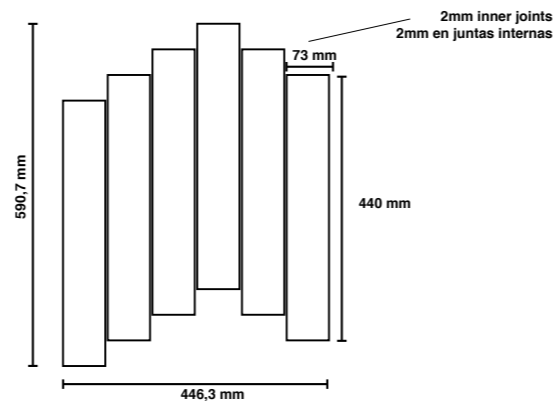

# Marble 7.0 calacatta

Marble 7.0 serie 90x90  
(89,46 x 89,46 cm - 35.22" x 35.22")

Marble 7.0 calacatta polished 90x90  
Marble 7.0 calacatta natural 90x90

G-1442  
G-1372

Marble 7.0 serie mosaico  
(29,75 x 29,75 cm - 11.71" x 11.71")

# Marble 7.0 mosaics

**Marble 7.0 serie mosaico**  
(29,75 x 29,75 cm - 11.71" x 11.71")  
**Marble 7.0 jolie polished mosaico mix** **G-1884**

**Marble 7.0 serie mosaico**  
(29,75 x 29,75 cm - 11.71" x 11.71")  
**Marble 7.0 calacatta polished mosaico mix** **G-1884**

**Marble 7.0 serie mosaico**  
(44,63 x 44cm - 17.57" x 17.57")  
**Marble 7.0 polished mosaico 7x45** **G-1870**

# Marble 7.0 decor

**Marble 7.0 serie decor**  
(89,46 x 89,46 cm - 35.22" x 35.22")  
**Marble 7.0 jolie polished decor** **G-1942**

**Marble 7.0 serie decor**  
(89,46 x 89,46 cm - 35.22" x 35.22")  
**Marble 7.0 calacatta polished decor** **G-1942**