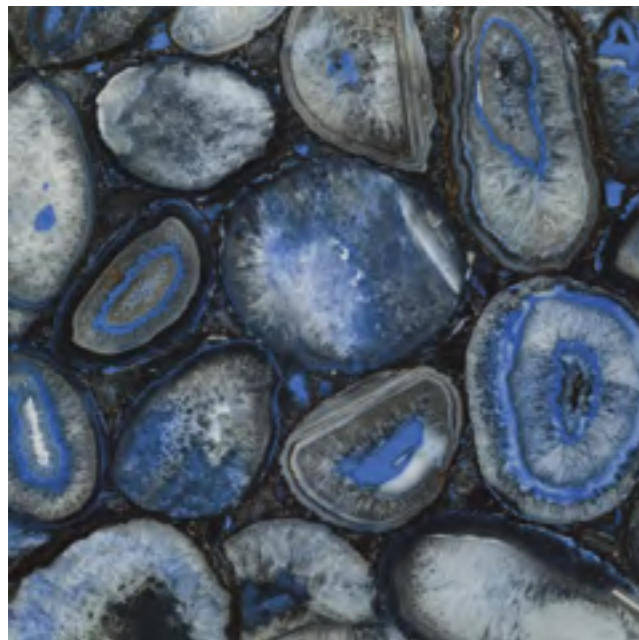

# Marble 7.0 decor

**Marble 7.0 serie decor**  
(89,46 x 89,46 cm - 35.22" x 35.22")  
**Marble 7.0 jolie polished decor** **G-1942**

**Marble 7.0 serie decor**  
(89,46 x 89,46 cm - 35.22" x 35.22")  
**Marble 7.0 calacatta polished decor** **G-1942**

# Marble 7.0 agate

Marble 7.0 agate serie 90x90  
(89,46 x 89,46 cm - 35.22" x 35.22")

Marble 7.0 agate polished 90x90

G-1442