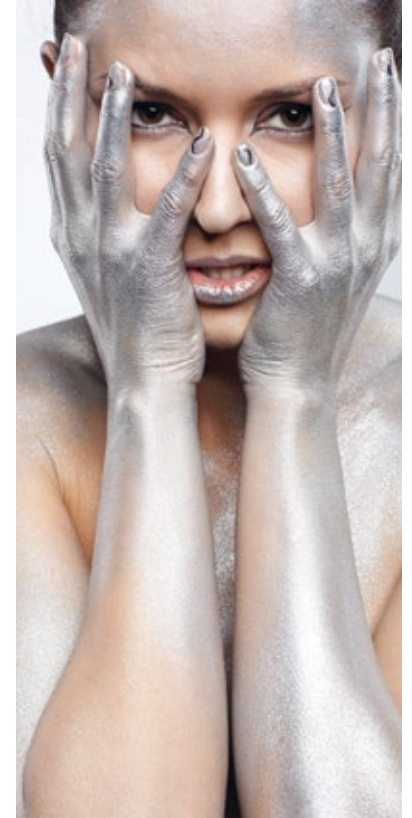

Nanoectectic serie 30x60
(29,75 x 59,55 cm - 11,71" x 23,45")

Nanoectectic silver decor 30x60

G-1860