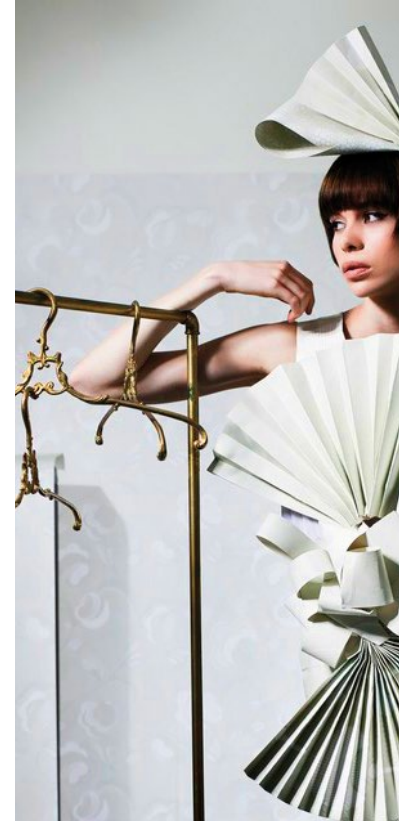

Nanoectectic serie 30x60
(29,75 x 59,55 cm - 11.71" x 23.45")

Nanoectectic white natural 30x60 G-1240