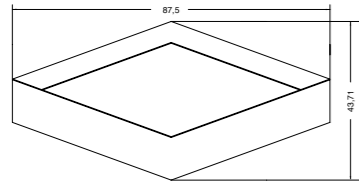

G-1942

Nanoessence 7.0 beige lappato mosaico brick
(18,44 x 58 cm - 7.25" x 22.83")