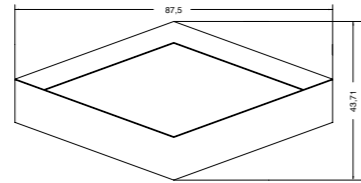

G-1942

Nanoessence 7.0 black lappato mosaico brick
(18,44 x 58 cm - 7,25" x 22,83")