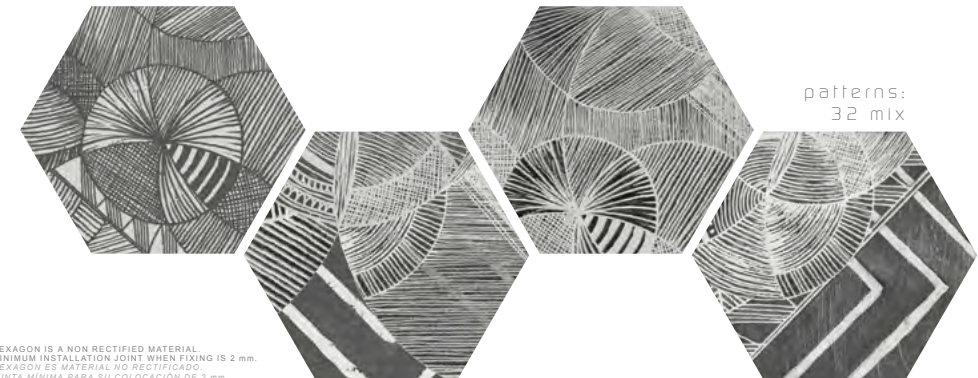

NORTH BLACK Decor Hexagon.