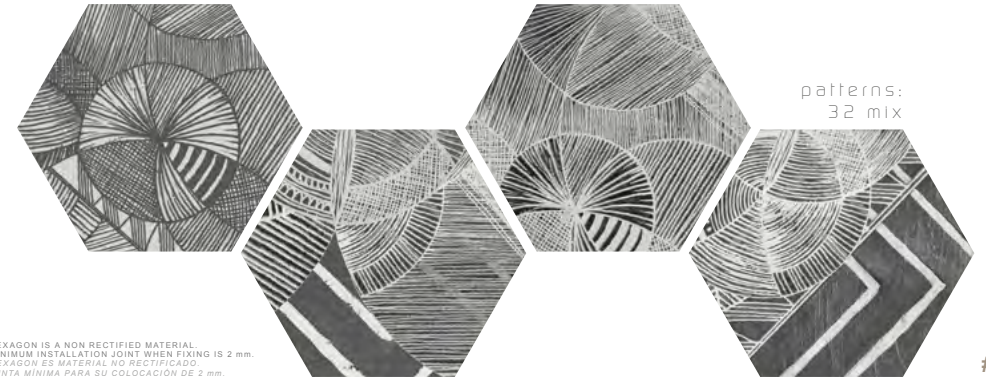

NORTH BLACK Decor Hexagon.