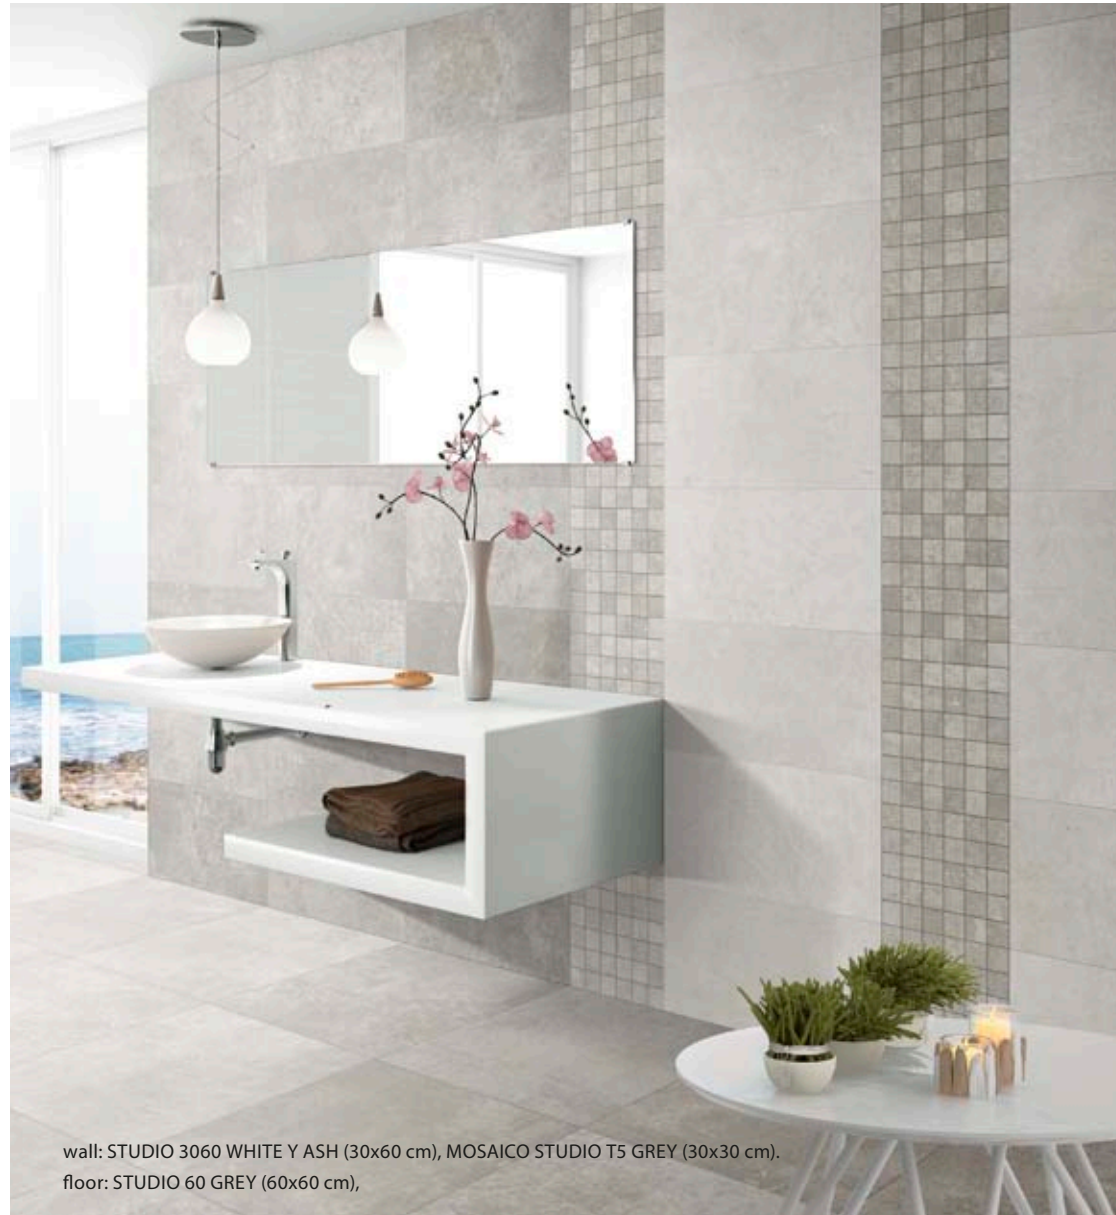

wall: HABITAT 20 ROBLE (19,4x120 cm).
 floor: STUDIO 60 y DRY 60 CREAM (60x60 cm).

wall: STUDIO 3060 WHITE Y ASH (30x60 cm), MOSAICO STUDIO T5 GREY (30x30 cm).
 floor: STUDIO 60 GREY (60x60 cm),

STUDIO 3060NR