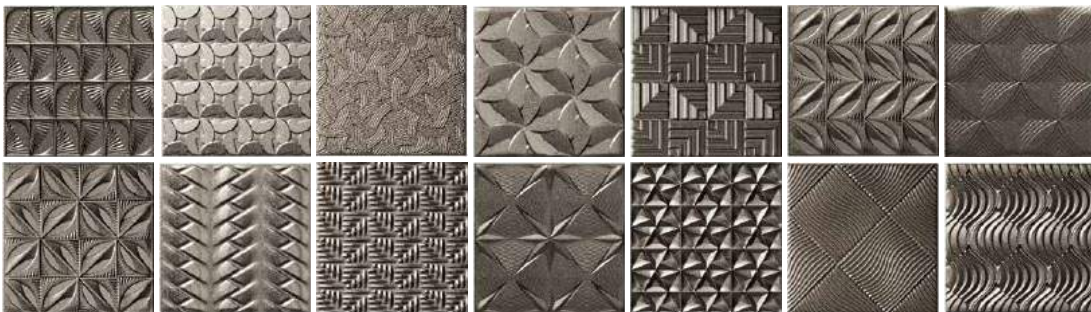

# Gamma / New collection

Pasta blanca / White body tiles

Gamma Bronze  
15 x 15 cm.

WB1515B

Gamma Vintage Bronze  
15 x 15 cm.

WB1515B

Gamma Metallic  
15 x 15 cm.

WB1515M