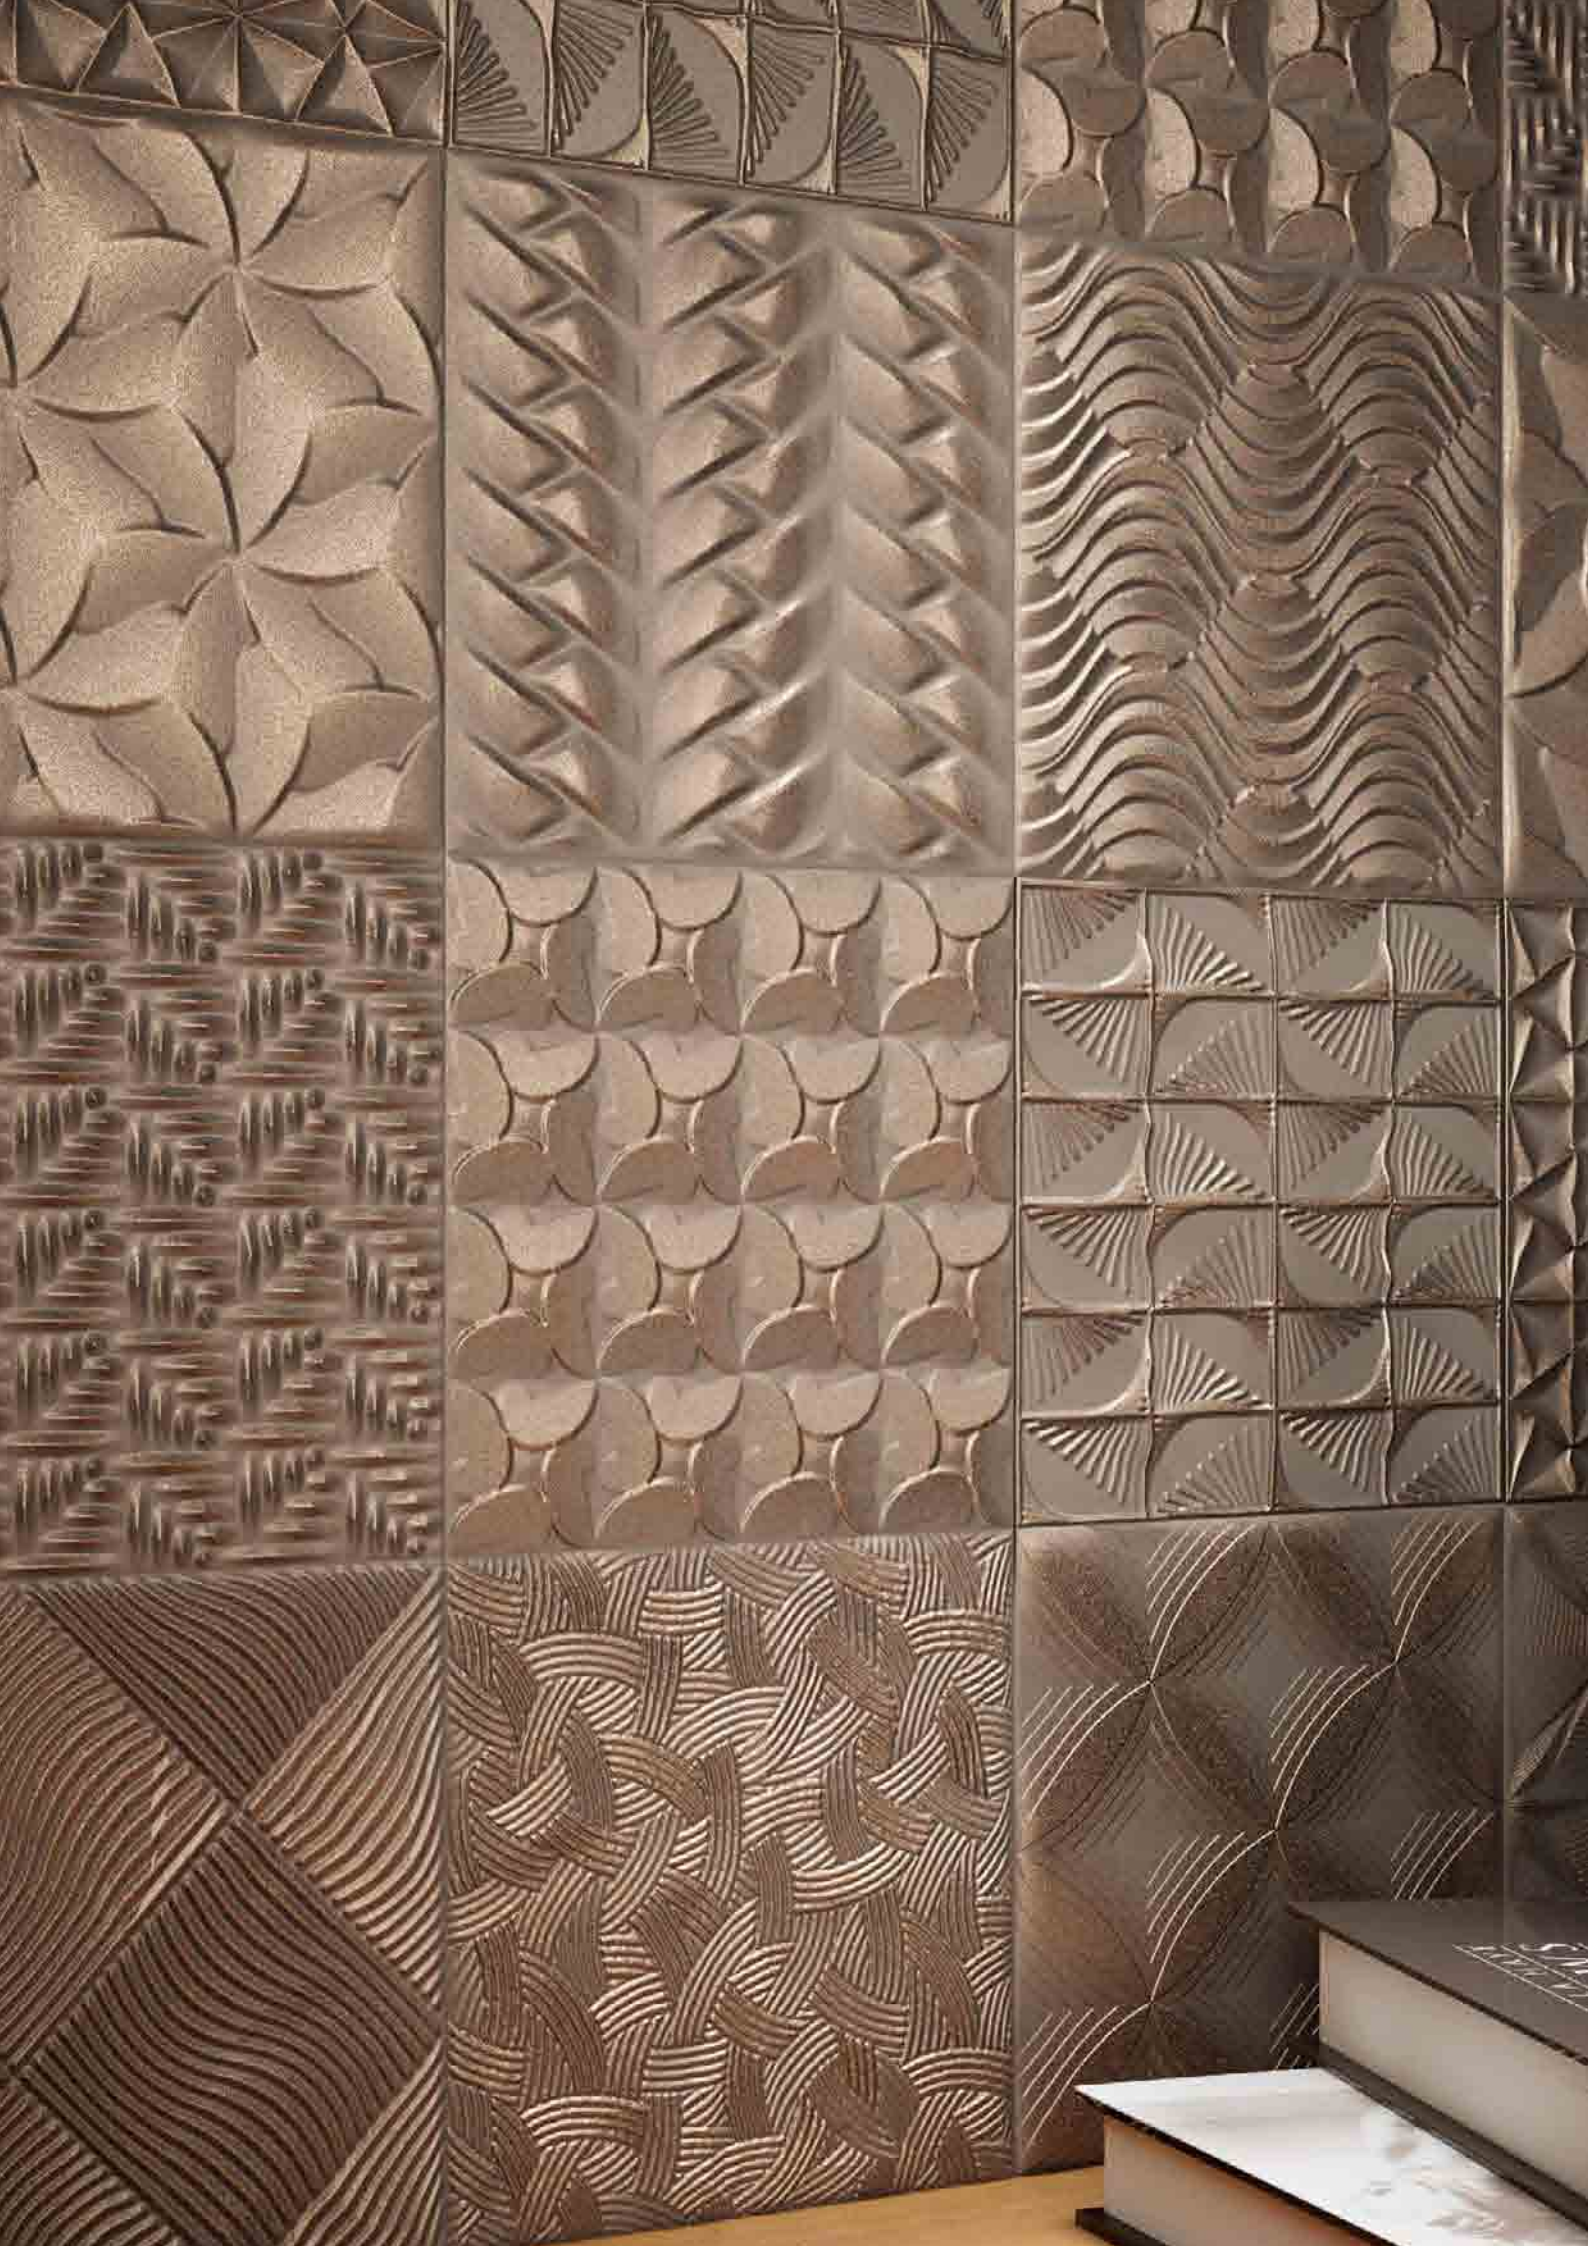

# Gamma /

Gamma Vintage Bronze 15 x 15 cm.

# Gamma / New collection

Pasta blanca / White body tiles

Gamma Bronze  
15 x 15 cm.

WB1515B

Gamma Vintage Bronze  
15 x 15 cm.

WB1515B

Gamma Metallic  
15 x 15 cm.

WB1515M