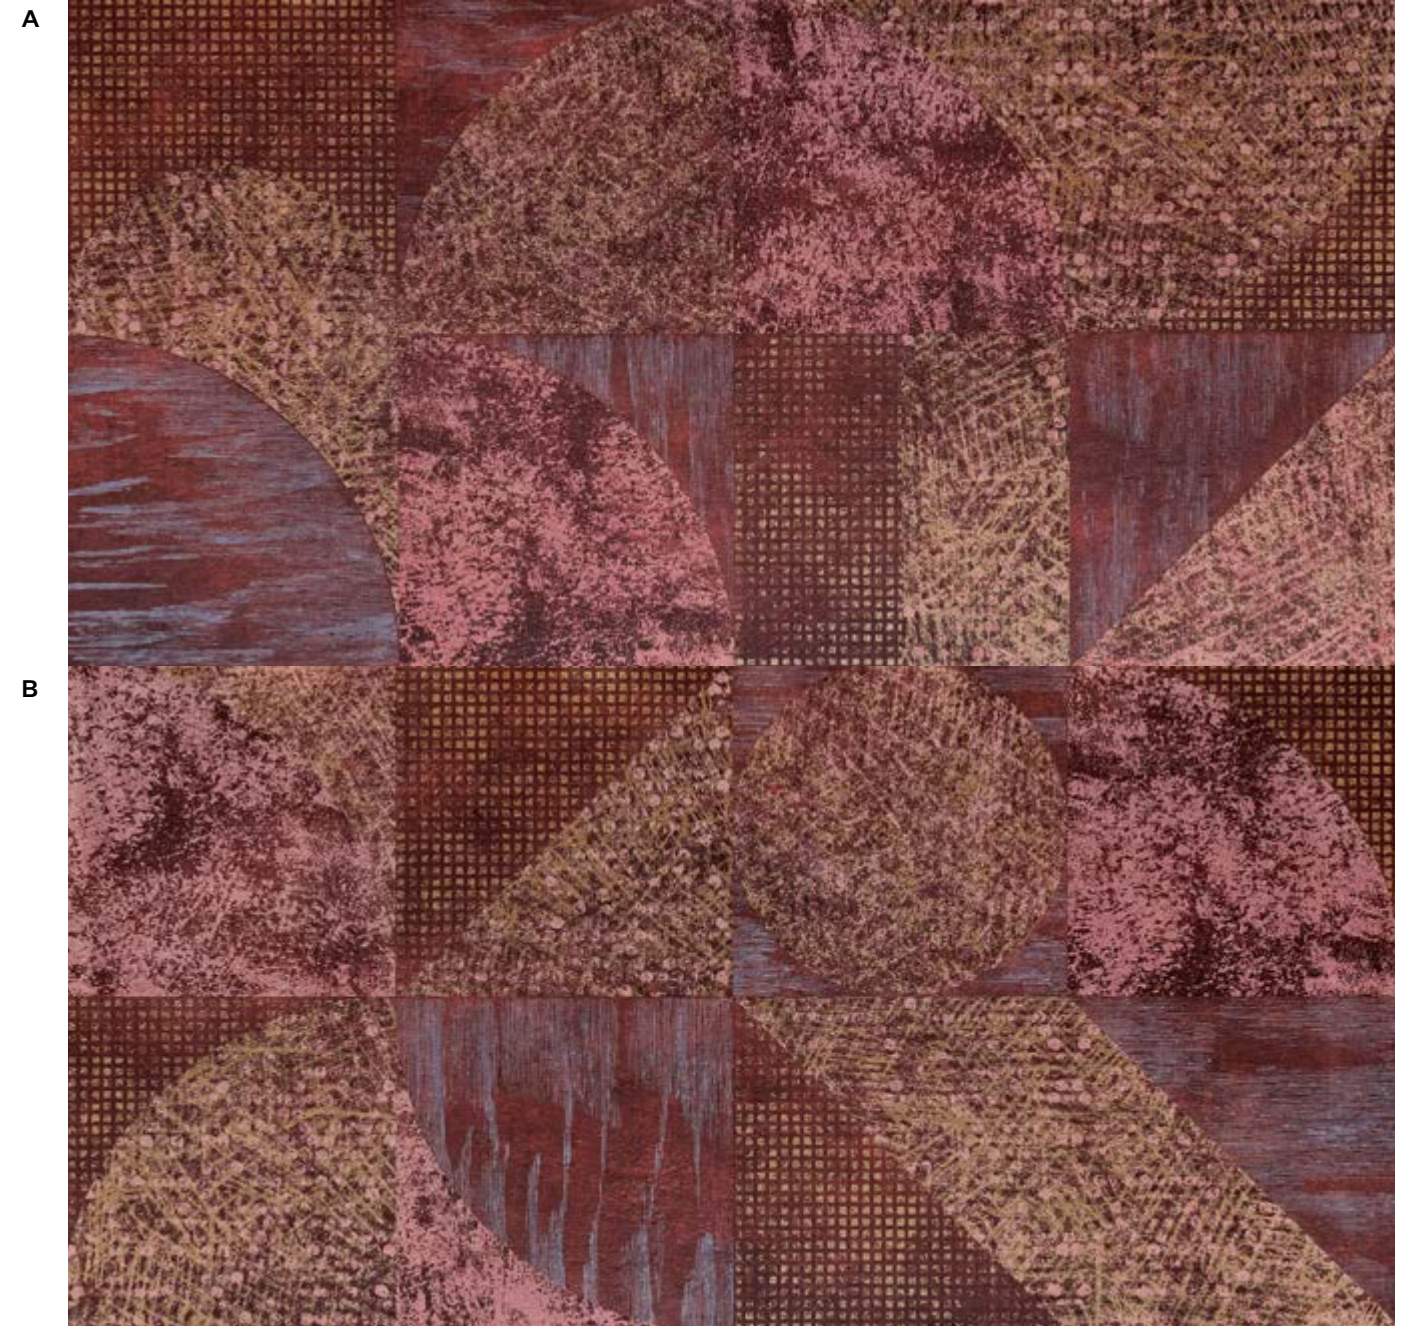

Ducale Red

Spessore ^{EN} Thickness:
≈4,8 mm

Fuga minima consigliata ^{EN}
Minimum recommended grout line
2mm

60x120 cm* | 24"x48"

Intreccio 7.2

30x30 cm* | 12"x12"
Tessera 7,2 cm* | 2,9"

Fondo Tela
Red

Ducale
Red