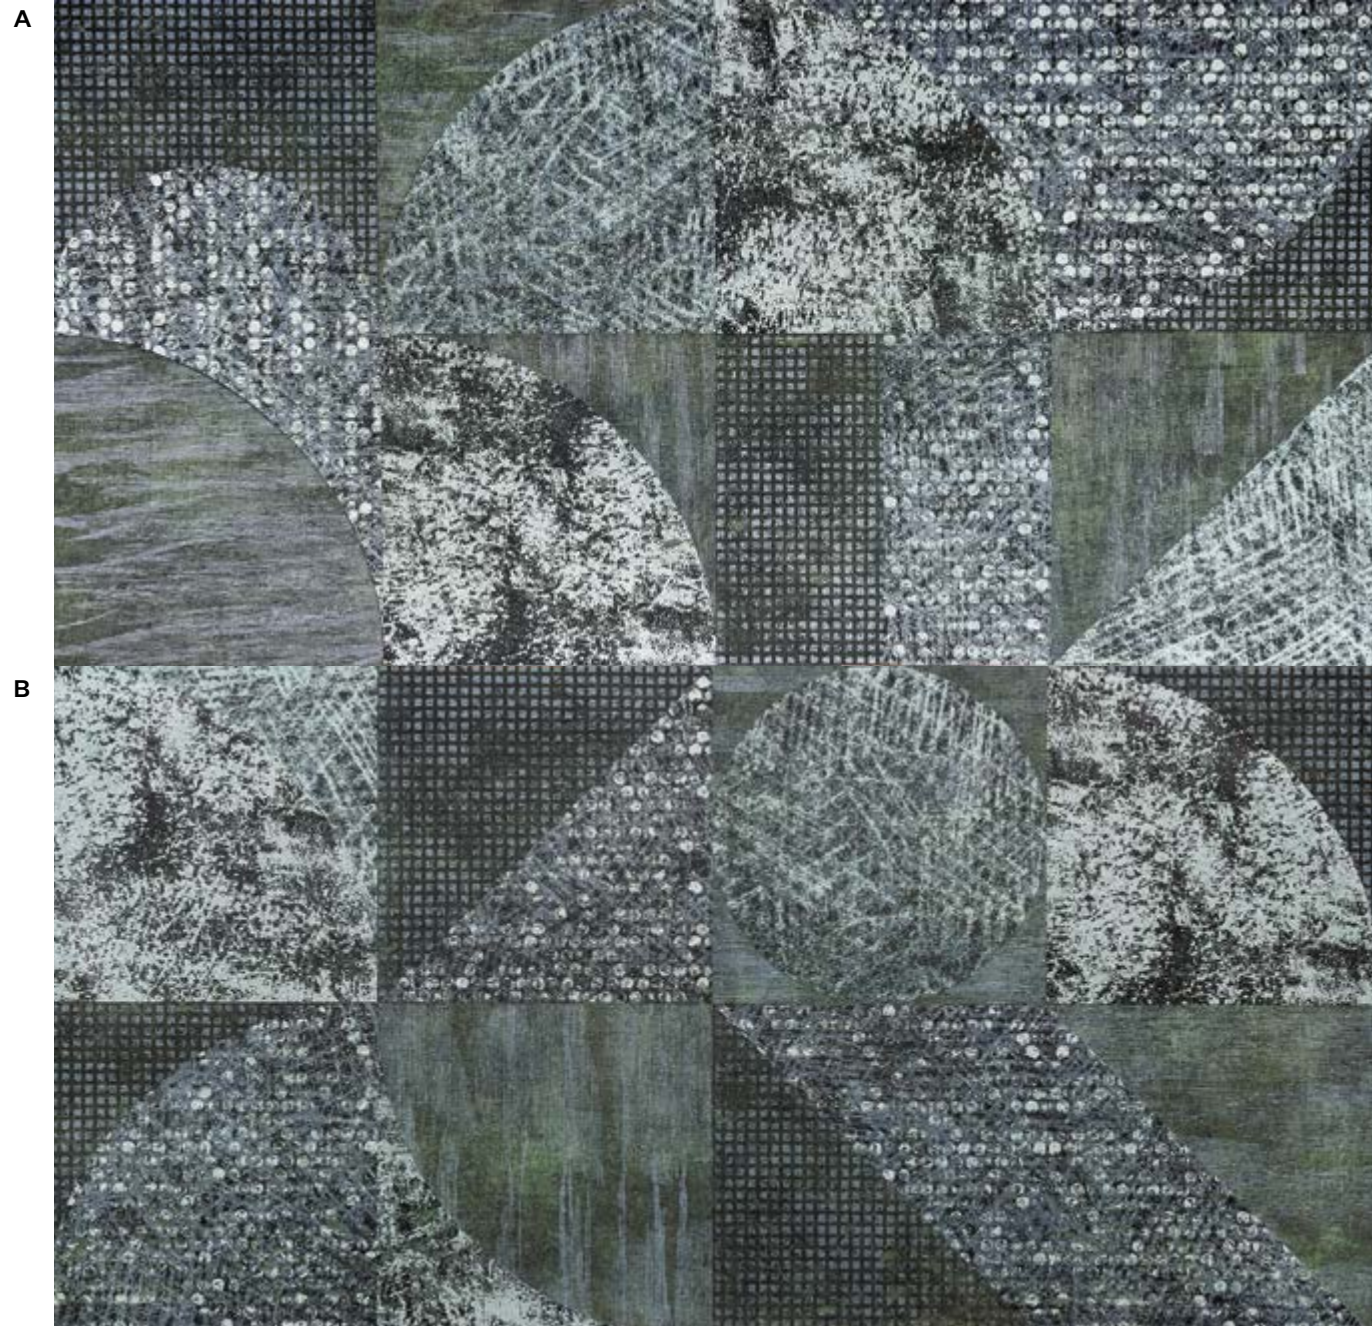

Ducale Green

Spessore ^{EN} Thickness:
≈4,8 mm

Fuga minima consigliata ^{EN}
Minimum recommended grout line
2mm

60x120 cm* | 24"x48"

Intreccio 7.2

30x30 cm* | 12"x12"
Tessera 7,2 cm* | 2,9"

Fondo Tela
Green

Ducale
Green