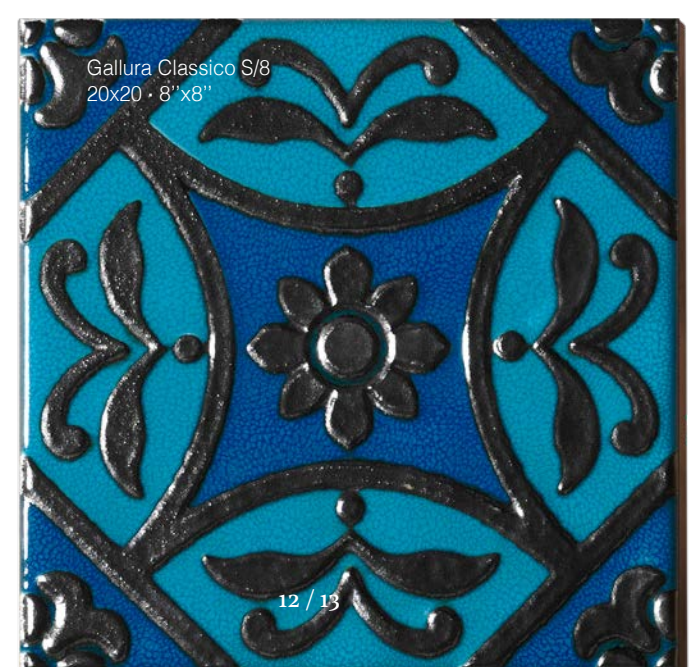

Mosaico Tessera
2,2x2,2 · 7/16"x7/16"

Gallura Classico S/8
20x20 · 8"x8"