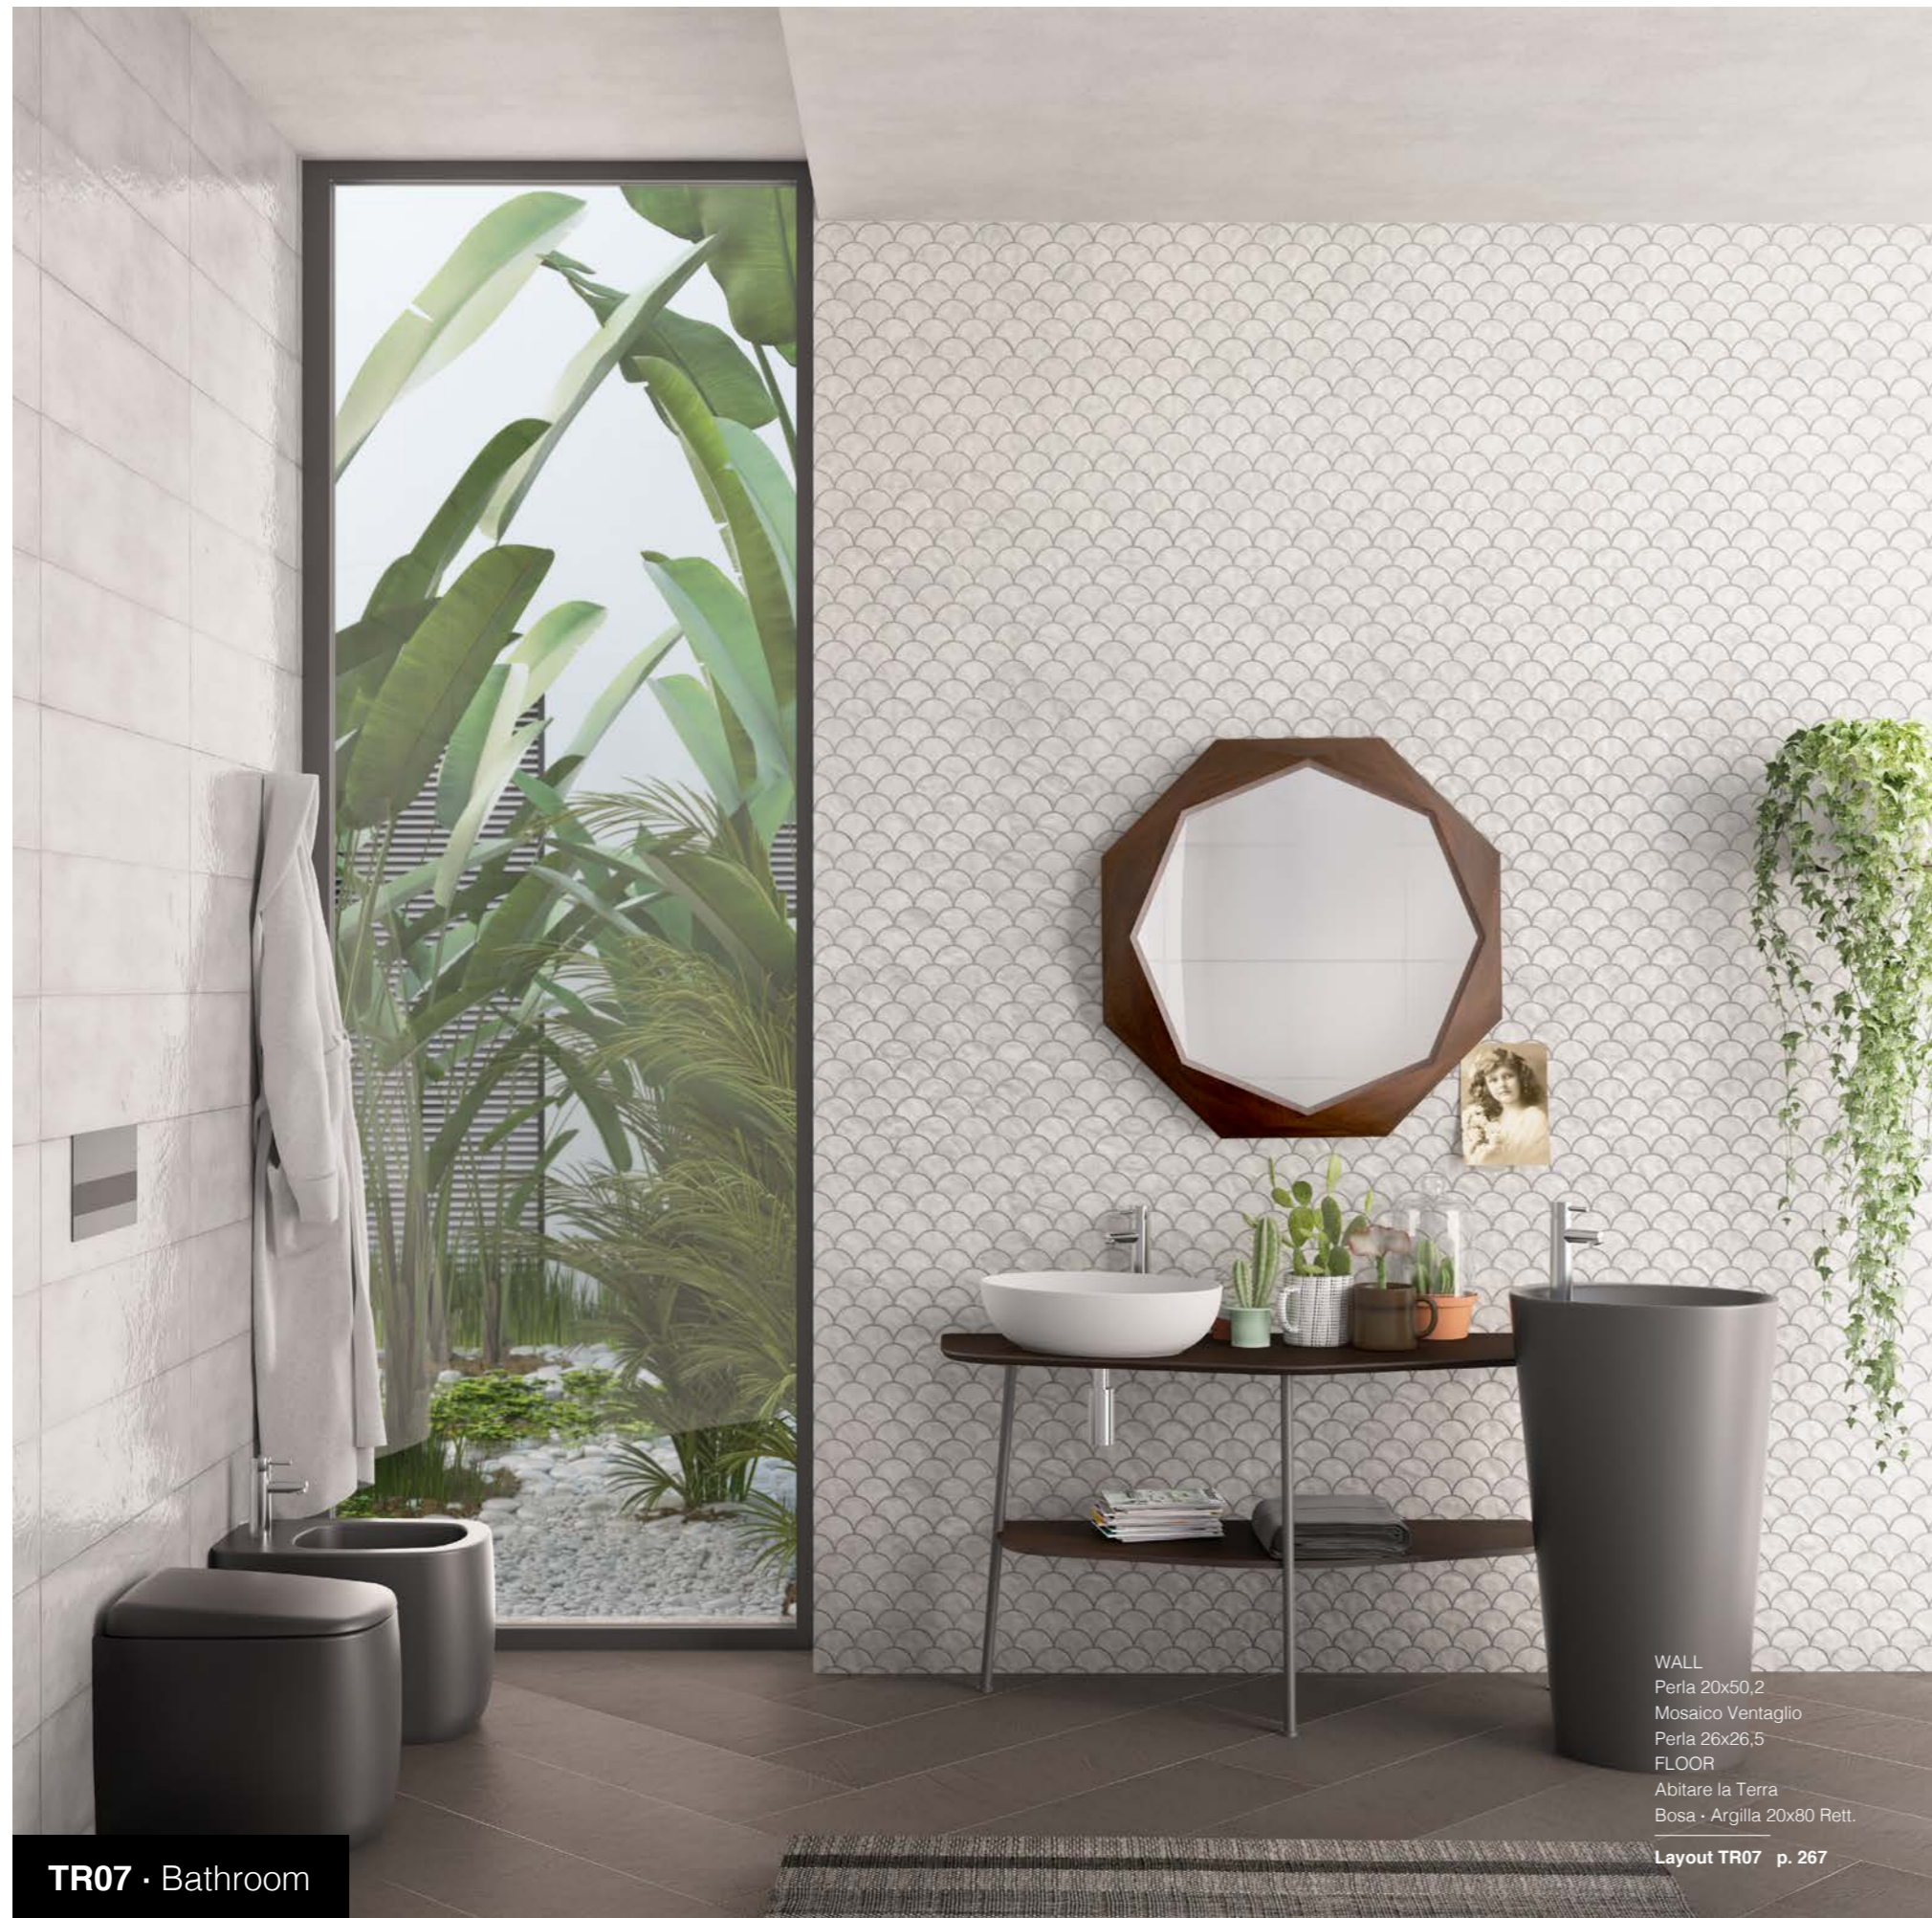

TR07 · Bathroom