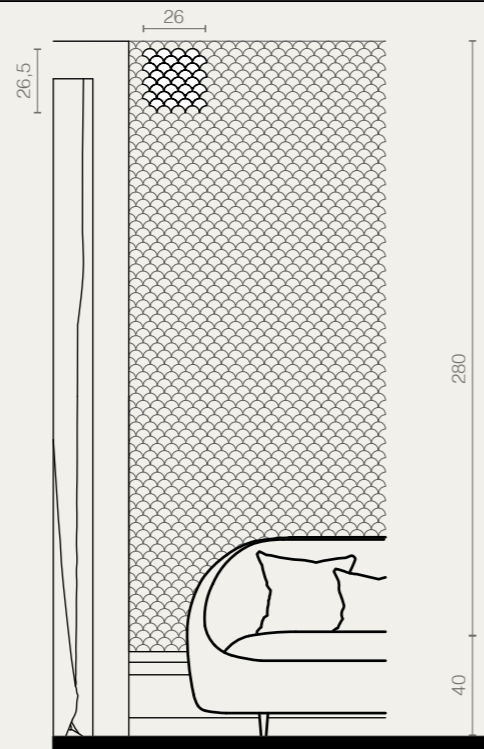

Layout

TR01 · Living

Trasparenze marine · pag. 154

WALL

FLOOR