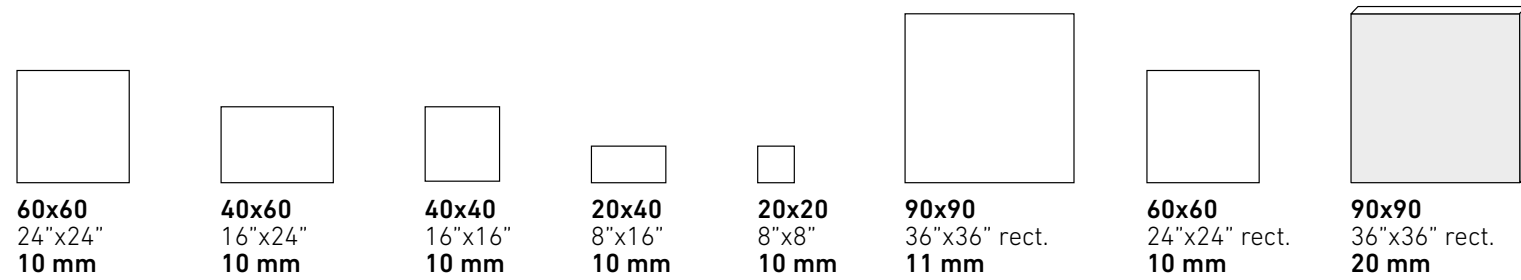

NORDENN

4 COLORI 4 colours 4 couleurs 4 Farben
3 FINITURE 3 finishes 3 finitions 3 Oberflächevarianten
8 FORMATI 8 sizes 8 formats 8 Formate

FORMATI / SIZES

FINITURE / FINISHES

GRES PORCELLANATO COLORATO IN MASSA / COLOR BODY PORCELAIN