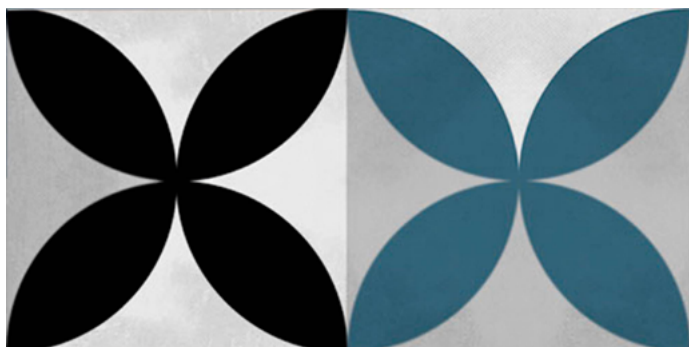

DECOR MORE MARINE | 12.5x25 (5"x10")
G.139 | Wall | White body tile