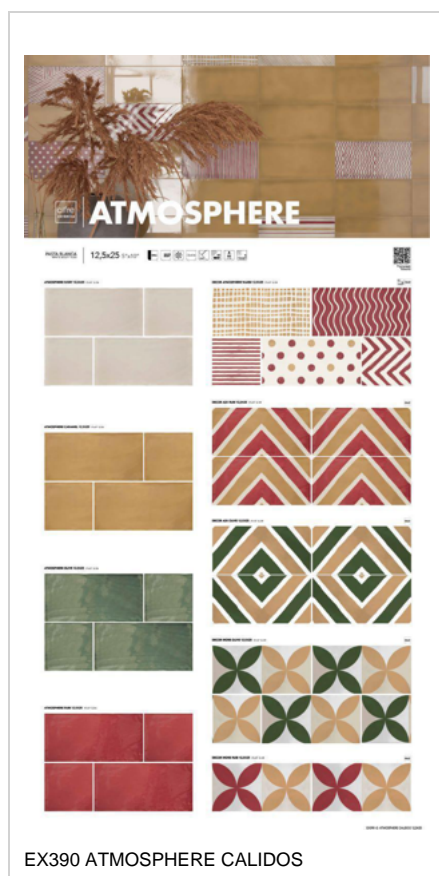

## MIX DECOR

DECOR ATMOSPHERE COLD | 12.5x...  
G.139 | Wall | White body tile

DECOR ATMOSPHERE WARM | 12.5...  
G.139 | Wall | White body tile

PHOTO GALLERY

BOARDS

DISPLAYS