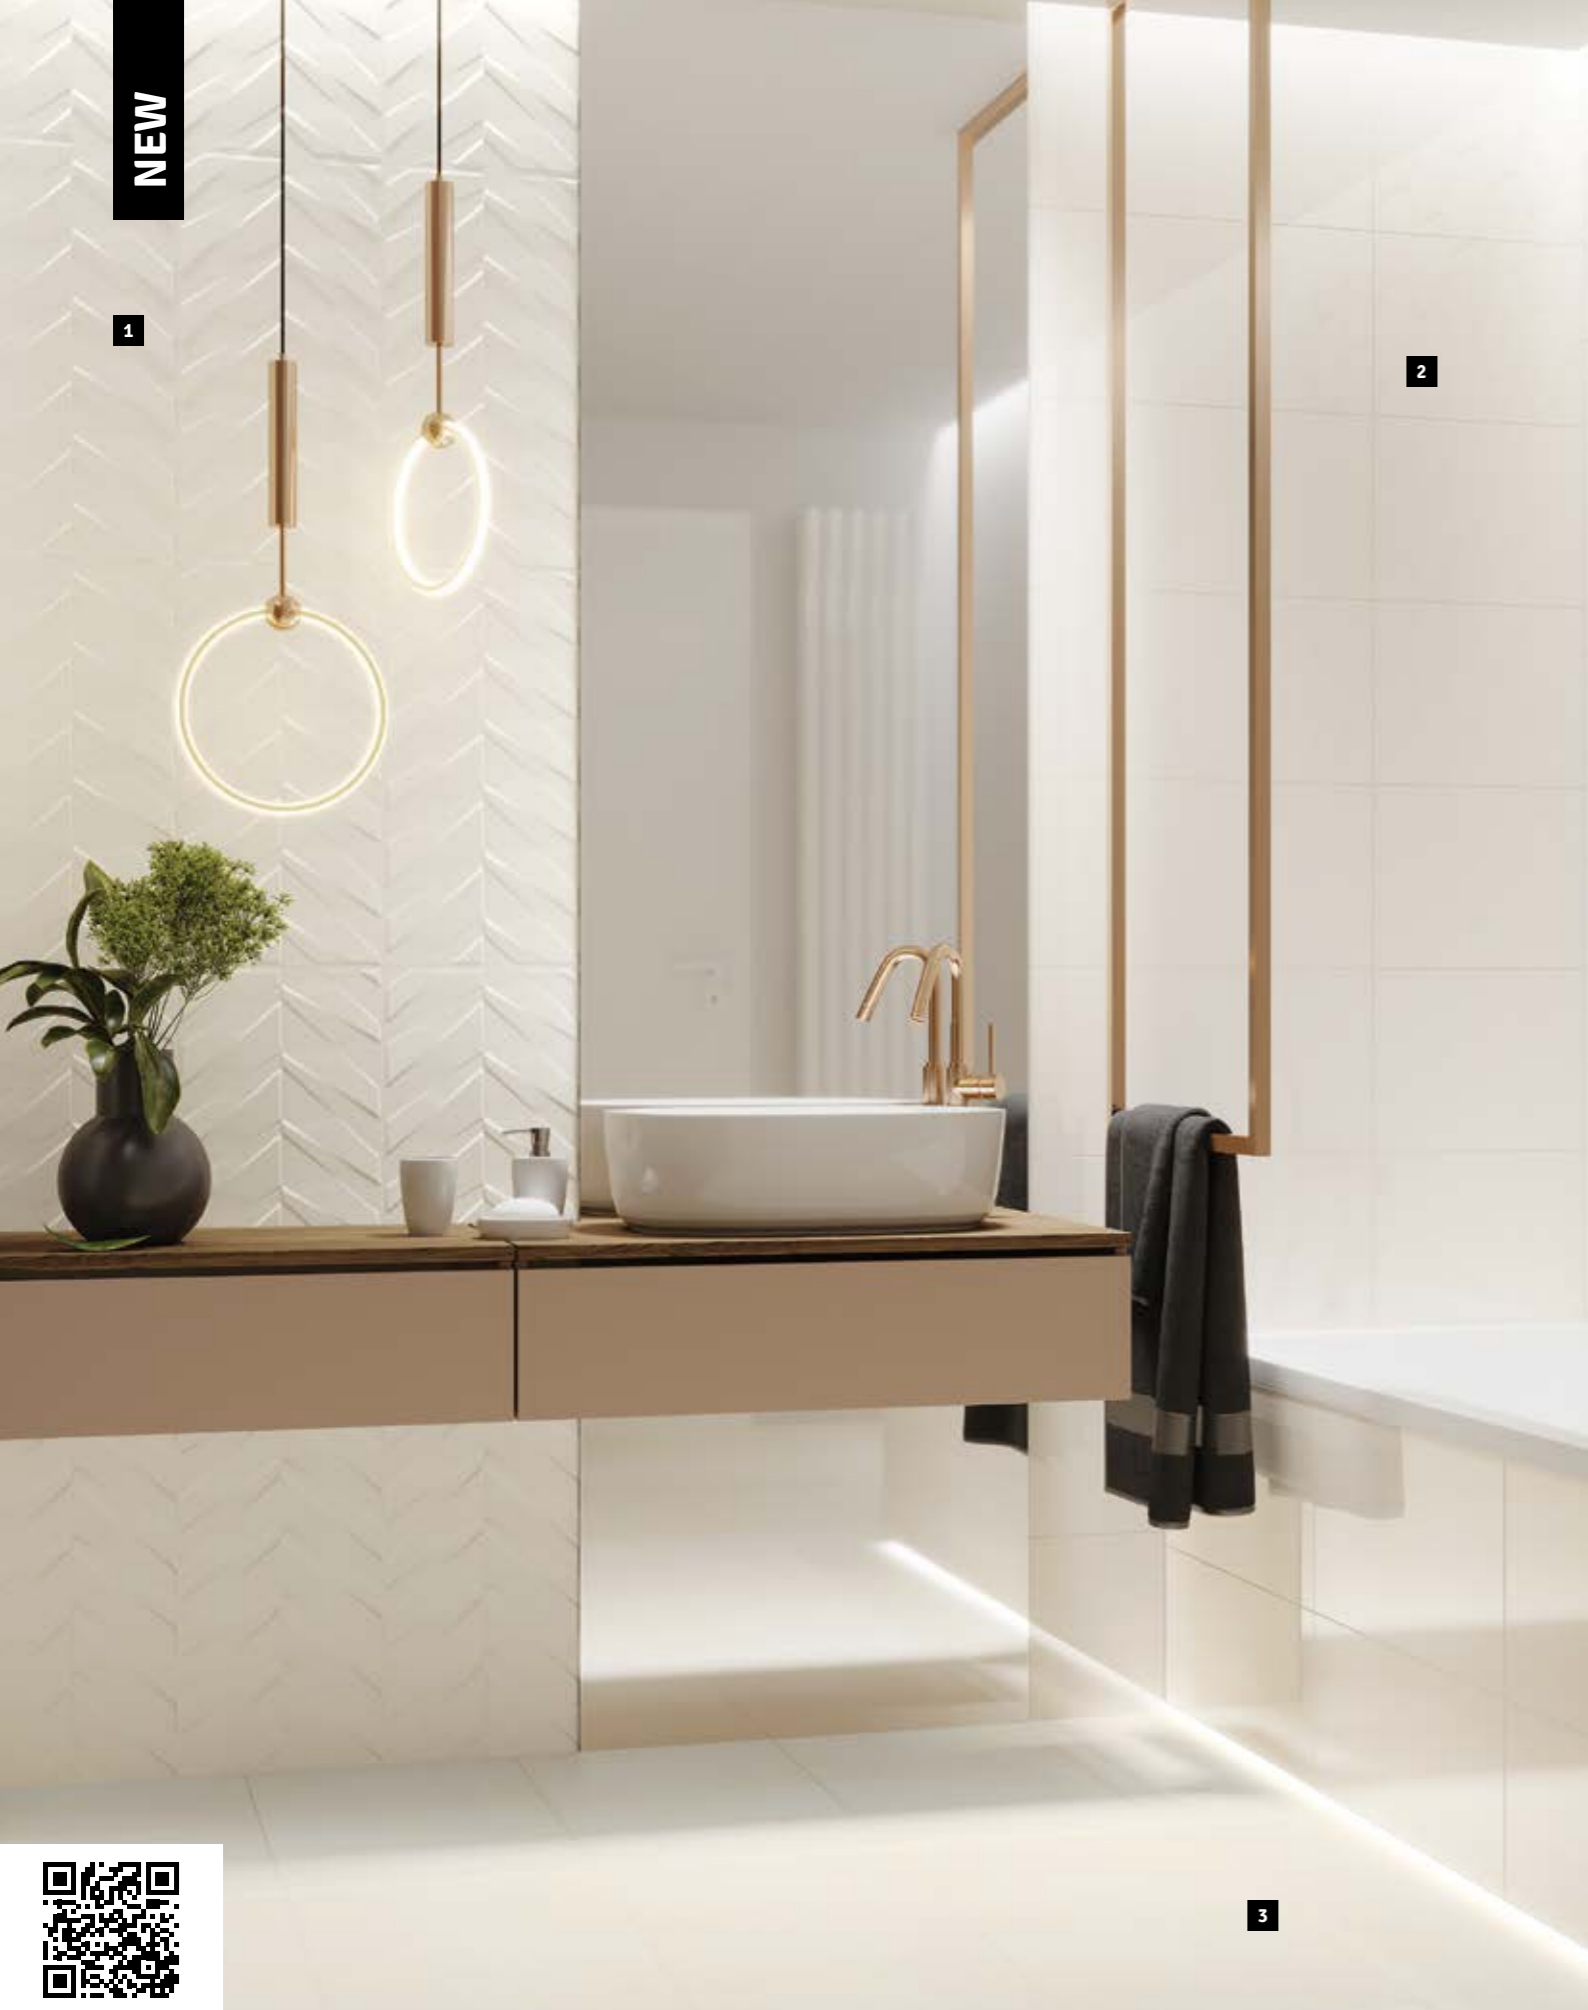

NEW

1

2

3

1 | IDEAL WHITE STRUKTURIERT MATT. 30×60
IDEAL WHITE 30×60 MATT STRUCTURE

1 | IDEAL CREMA STRUKTURIERT MATT. 30×60
IDEAL CREMA 30×60 MATT STRUCTURE

3 | HALL IVORY GLASIERTES FEINSTEINZEUG MATT. 60×60
HALL IVORY GRES TILE 60×60 MATT

WHITE BODY
IDEAL

WHITE · CREMA
30×60

ELEMENTE, DIE MIT DER KOLLEKTION VERBUNDEN SIND
ELEMENTS CONNECTED WITH THE COLLECTION