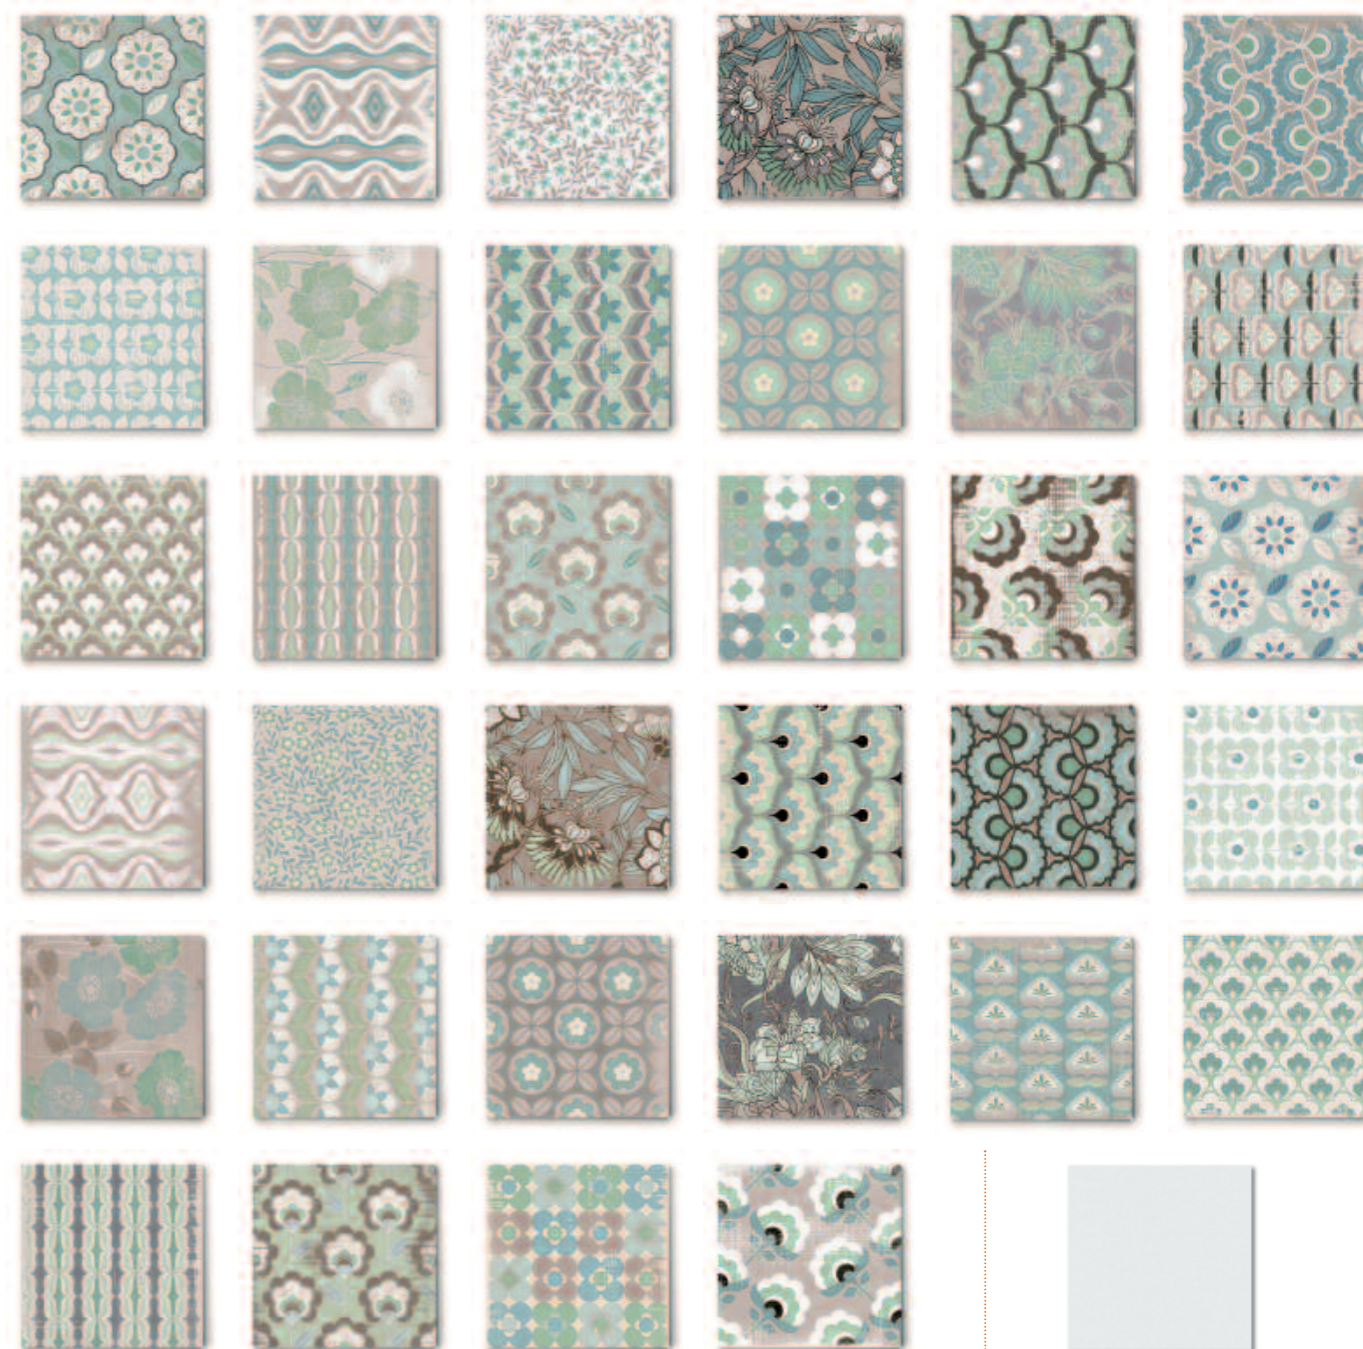

# CHIKE

SPRING - SUMMER

Tiles 25 x 25 cm  
Thickness: 9 mm  
16 pieces/m<sup>2</sup>

TILES 25 x 25 cm

**PATCHWORK** - Random mix of 34 designs

CHIKE SPRING - SUMMER  
GRC2525MIX21 **6D M**

CHIKE BLACK  
GRC2525UNI21  
**6D M**

# CHIKE

## AUTUMN - WINTER

Tiles 25 x 25 cm  
Thickness: 9 mm  
16 pieces/m<sup>2</sup>

TILES 25 x 25 cm

**PATCHWORK** - Random mix of 34 designs

CHIKE AUTUMN - WINTER  
GRC2525MIX20 **6D M**

CHIKE WHITE  
GRC2525UNI20  
**6D M**