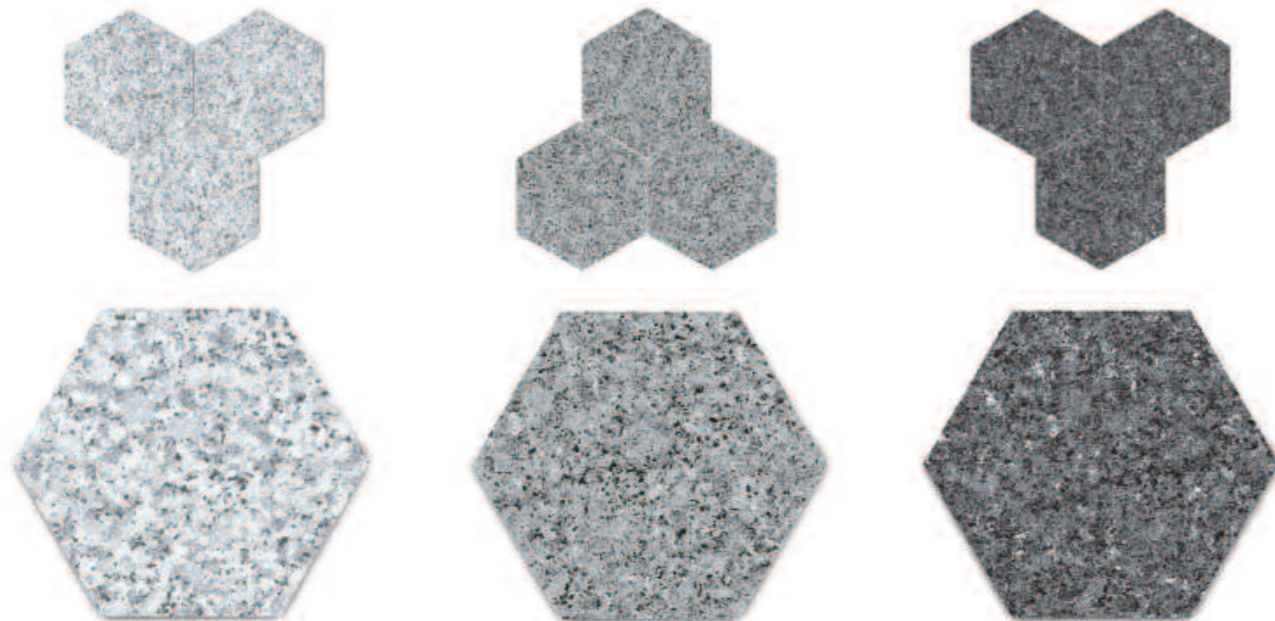

GLAZED PORCELAIN - HEXAGON ORIENTATION

GRANITE

Tiles 25 x 22 cm
 Thickness: 9 mm
 25 pieces/box - 1 box = 1,04 m²
 Random mix of 10 designs

HEXAGONE GRANITE WHITE
 HEX25GRAW 7D M

HEXAGONE GRANITE GREY
 HEX25GRAG 7D M

HEXAGONE GRANITE BLACK
 HEX25GRAB 7D M

GLAZED PORCELAIN - HEXAGON ORIENTATION

VENEZIA

Tiles 25 x 22 cm
 Thickness: 9 mm
 25 pieces/box - 1 box = 1,04 m²

Random mix of 30 designs

Random mix of 21 designs

Random mix of 10 designs

VENEZIA LAGUNE
 HEX25VENLAG 7D M

VENEZIA CIELO
 HEX25VENCIE 7D M

VENEZIA COLORS
 HEX25VENCOL 7D M