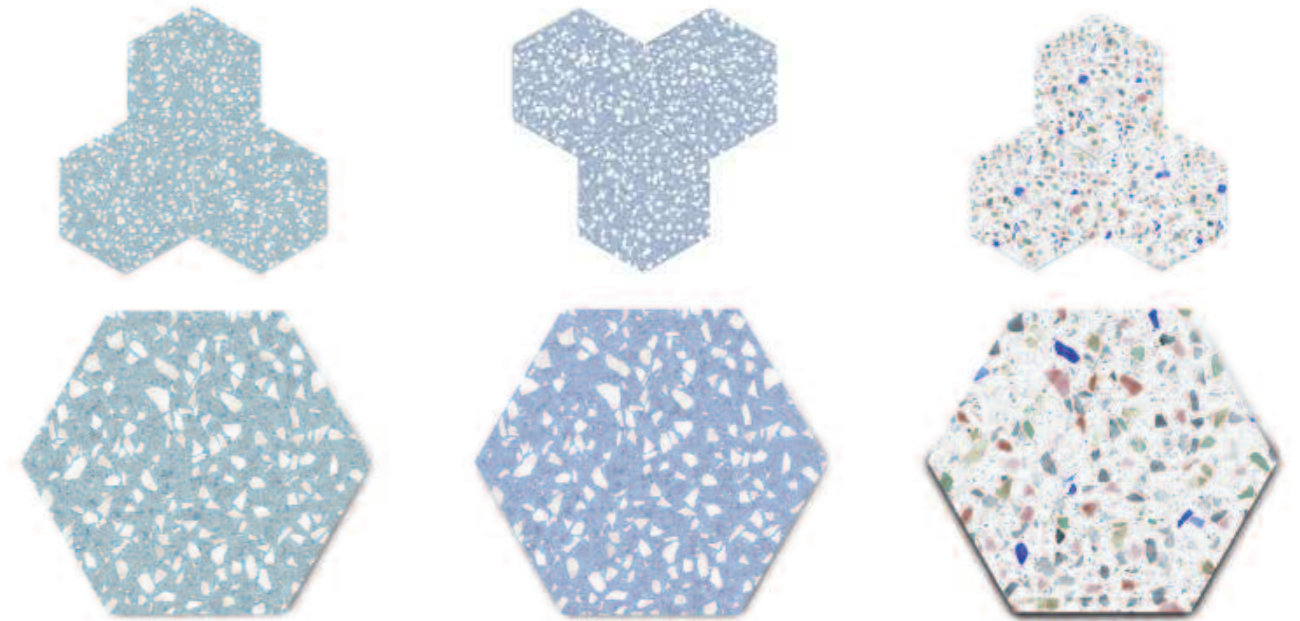

GLAZED PORCELAIN - HEXAGON ORIENTATION

GRANITE

Tiles 25 x 22 cm
 Thickness: 9 mm
 25 pieces/box - 1 box = 1,04 m²
 Random mix of 10 designs

HEXAGONE GRANITE WHITE
 HEX25GRAW 7D M

HEXAGONE GRANITE GREY
 HEX25GRAG 7D M

HEXAGONE GRANITE BLACK
 HEX25GRAB 7D M

GLAZED PORCELAIN - HEXAGON ORIENTATION

VENEZIA

Tiles 25 x 22 cm
 Thickness: 9 mm
 25 pieces/box - 1 box = 1,04 m²

Random mix of 30 designs

Random mix of 21 designs

Random mix of 10 designs

VENEZIA LAGUNE
 HEX25VENLAG 7D M

VENEZIA CIELO
 HEX25VENCIE 7D M

VENEZIA COLORS
 HEX25VENCOL 7D M