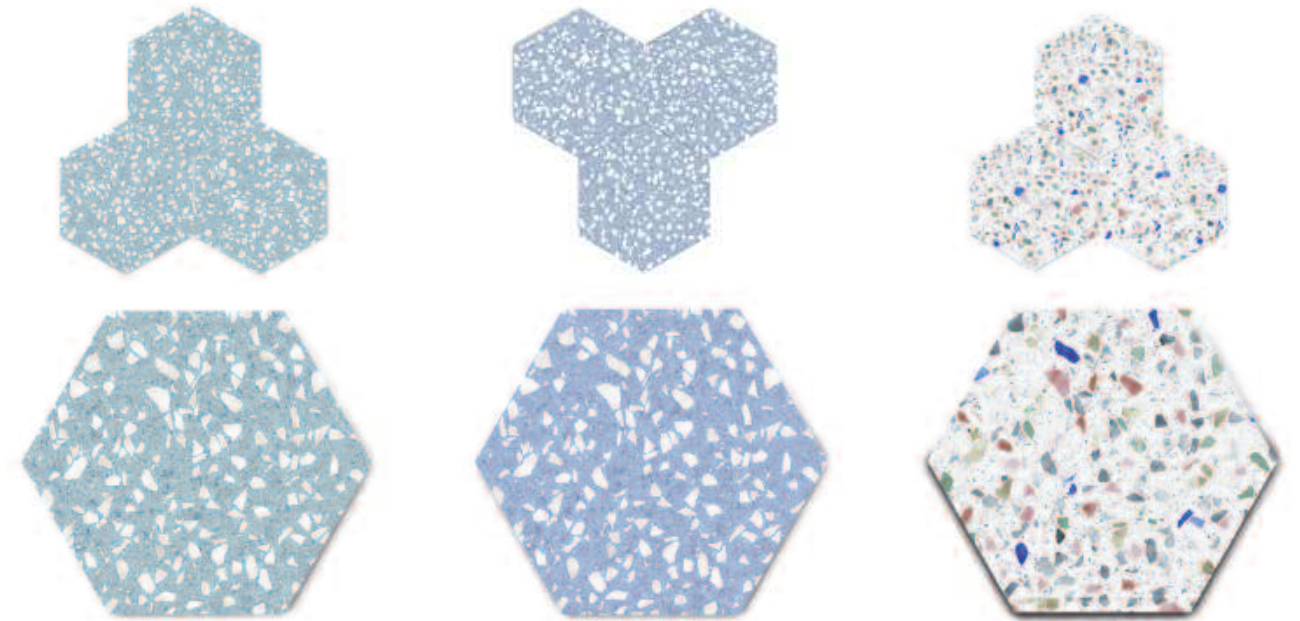

GLAZED PORCELAIN - HEXAGON ORIENTATION

GRANITE

Tiles 25 x 22 cm
 Thickness: 9 mm
 25 pieces/box - 1 box = 1,04 m²
 Random mix of 10 designs

HEXAGONE GRANITE WHITE
 HEX25GRAW 7D M

HEXAGONE GRANITE GREY
 HEX25GRAG 7D M

HEXAGONE GRANITE BLACK
 HEX25GRAB 7D M

GLAZED PORCELAIN - HEXAGON ORIENTATION

VENEZIA

Tiles 25 x 22 cm
 Thickness: 9 mm
 25 pieces/box - 1 box = 1,04 m²

Random mix of 30 designs

Random mix of 21 designs

Random mix of 10 designs

VENEZIA LAGUNE
 HEX25VENLAG 7D M

VENEZIA CIELO
 HEX25VENCIE 7D M

VENEZIA COLORS
 HEX25VENCOL 7D M