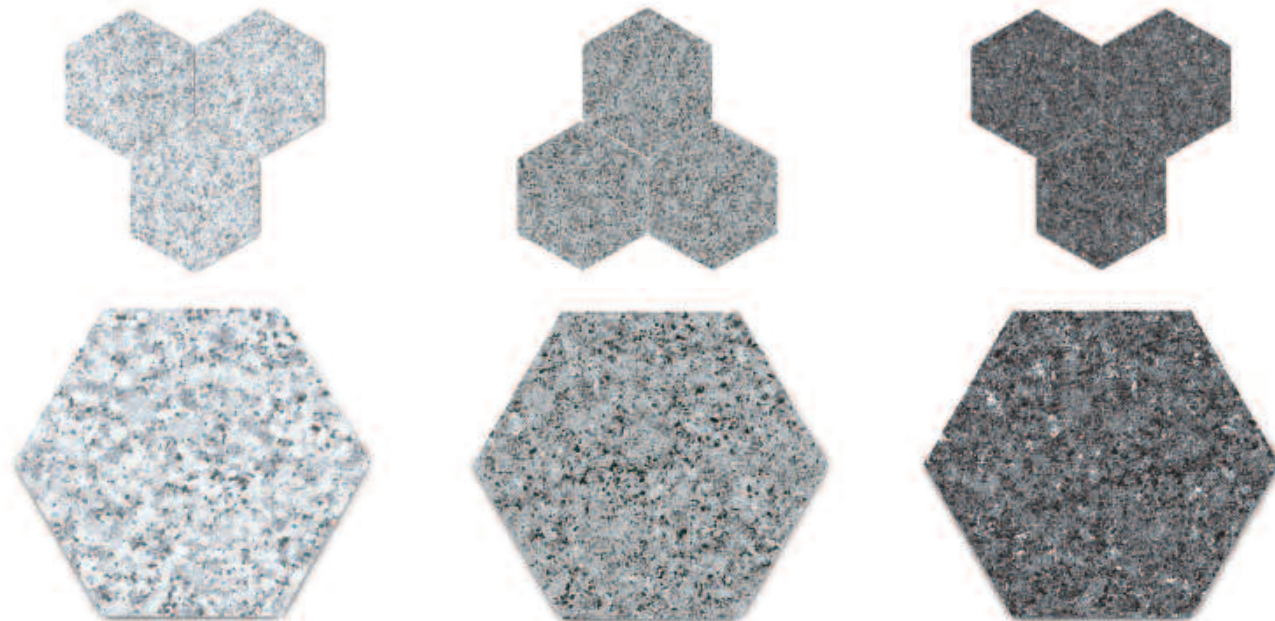

GLAZED PORCELAIN - HEXAGON ORIENTATION

GRANITE

Tiles 25 x 22 cm
 Thickness: 9 mm
 25 pieces/box - 1 box = 1,04 m²
 Random mix of 10 designs

HEXAGONE GRANITE WHITE
 HEX25GRAW 7D M

HEXAGONE GRANITE GREY
 HEX25GRAG 7D M

HEXAGONE GRANITE BLACK
 HEX25GRAB 7D M

GLAZED PORCELAIN - HEXAGON ORIENTATION

VENEZIA

Tiles 25 x 22 cm
 Thickness: 9 mm
 25 pieces/box - 1 box = 1,04 m²

Random mix of 30 designs

Random mix of 21 designs

Random mix of 10 designs

VENEZIA LAGUNE
 HEX25VENLAG 7D M

VENEZIA CIELO
 HEX25VENCIE 7D M

VENEZIA COLORS
 HEX25VENCOL 7D M