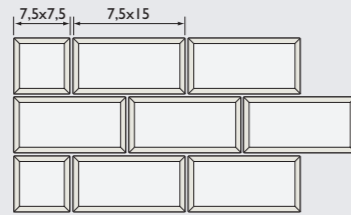

KHAKI N°85
MEB7515C85 **12C M**

DARK GREEN N°2
MEB7515C02 **12C M**

TURQUOISE N°13
MEB7515C13 **12C M**

CHINESE BLUE N°20
MEB7515C20 **12C M**

BEVELLED TILES

7,5 x 15 cm
Thickness: 8 mm
88 pieces/m²

When fitting: Our advice