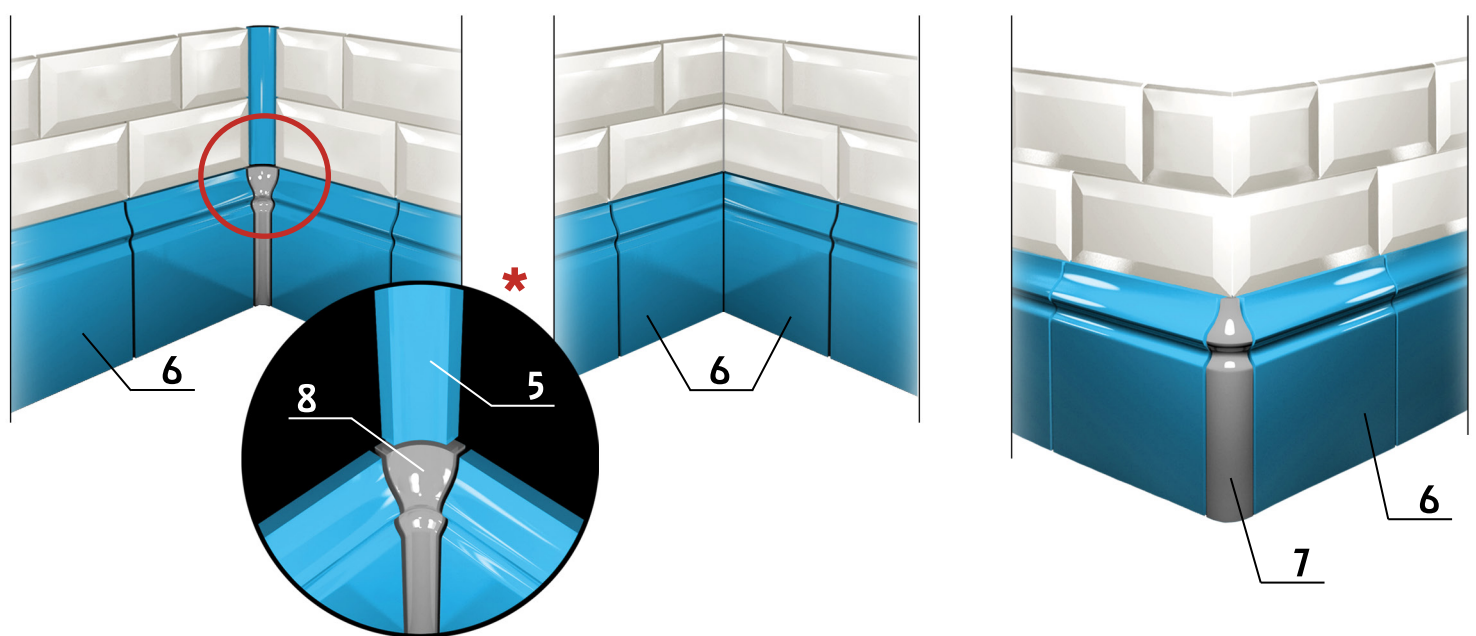

* При использовании этих элементов шов будет крупнее.