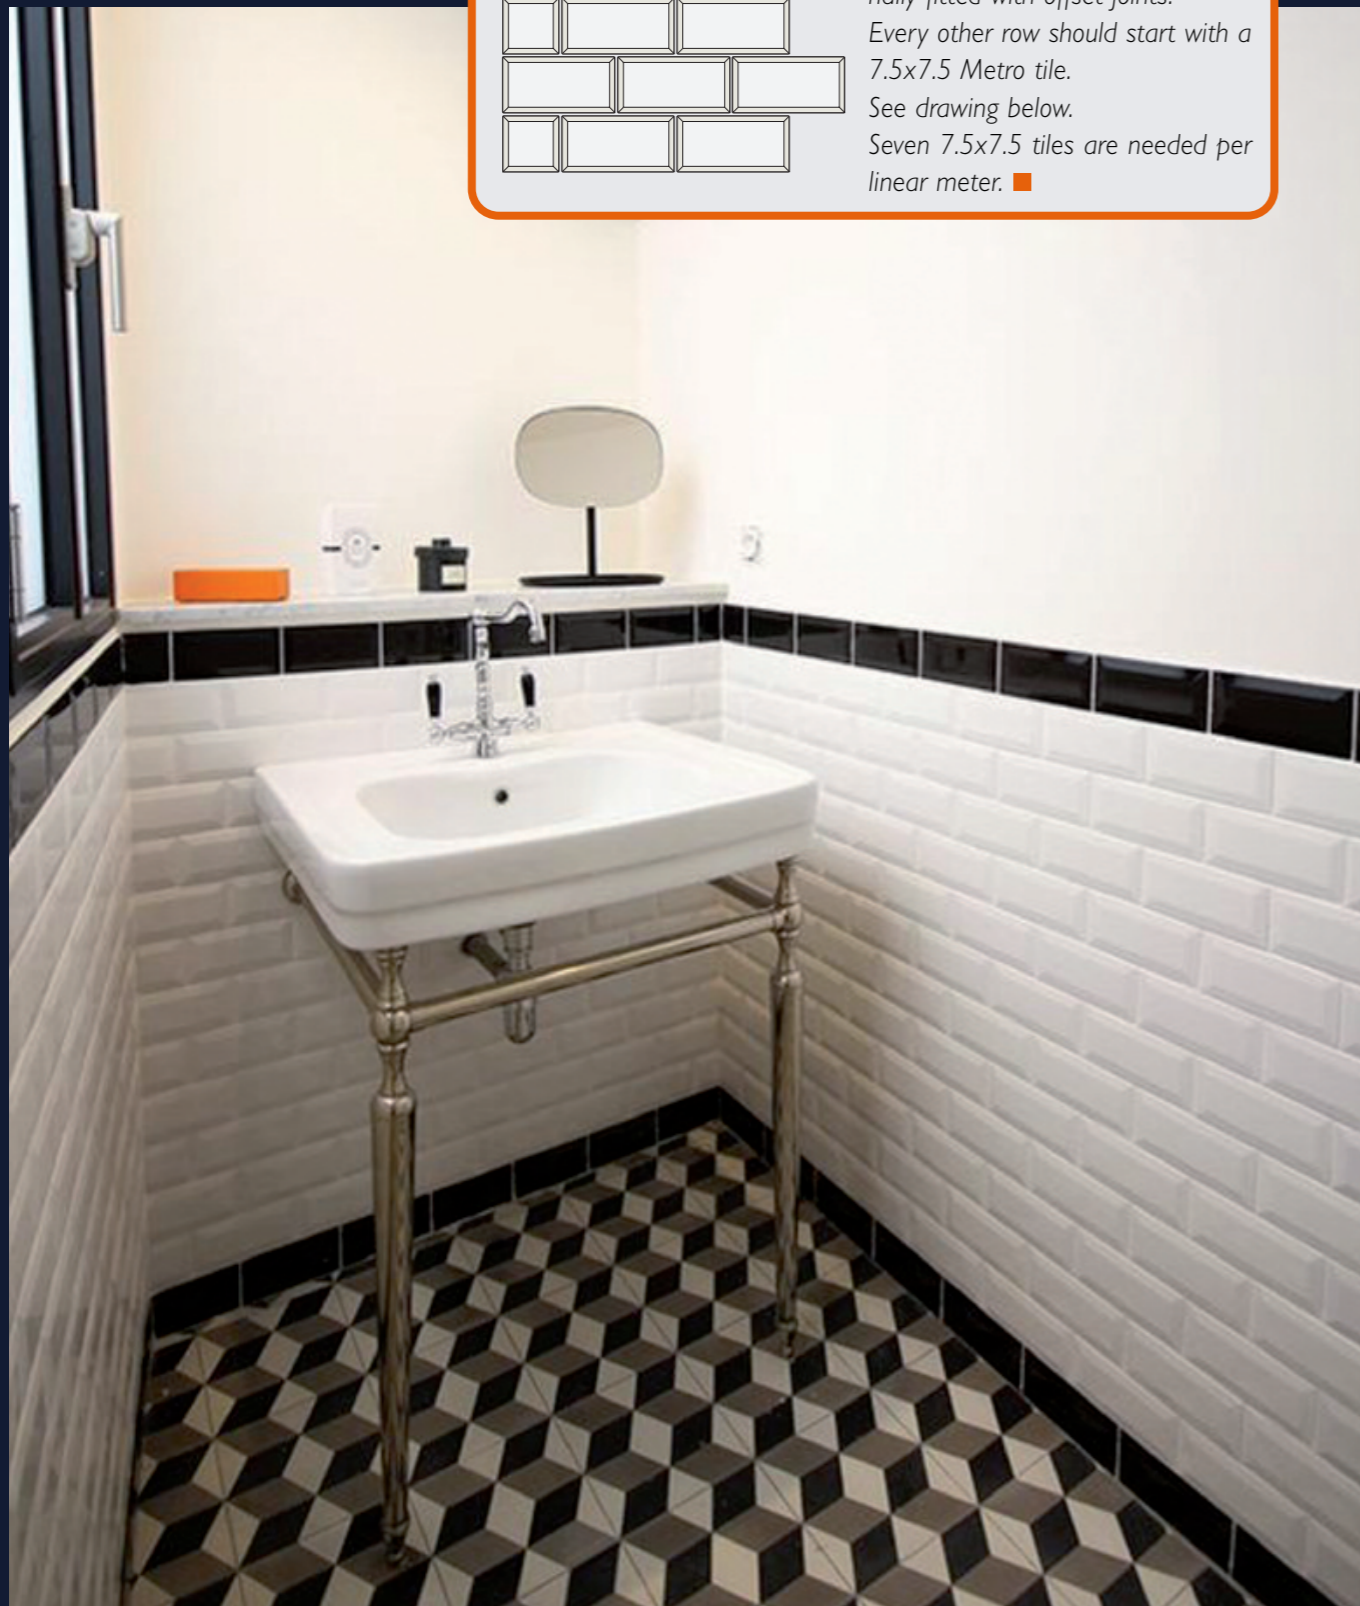

The 7.5x15 Metro tile is traditionally fitted with offset joints. Every other row should start with a 7.5x7.5 Metro tile. See drawing below. Seven 7.5x7.5 tiles are needed per linear meter. ■

TRENDY

APPLE N°60
MEB7515C60 **I1C M**