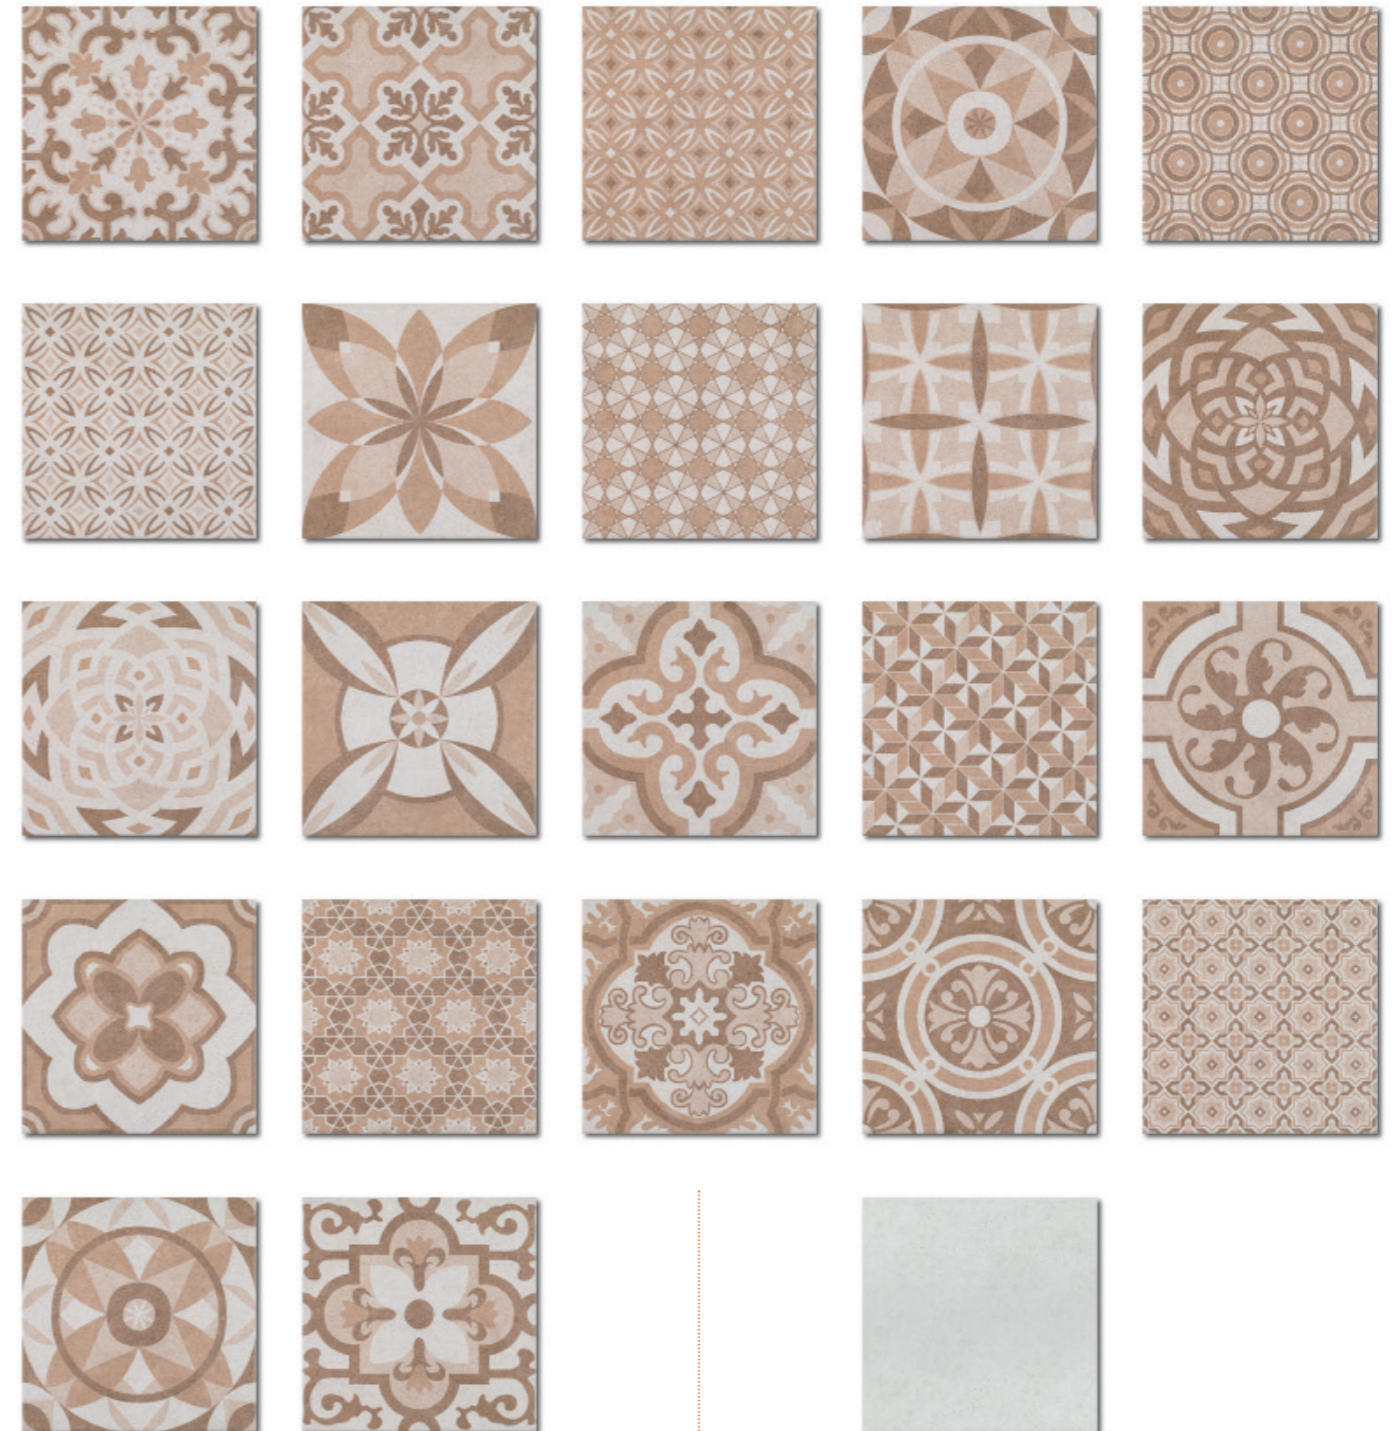

PATCHWORK

Random mix of 22 designs GRC2525MIX01 6D M

Tiles 25 x 25 cm

Thickness: 9 mm

16 pieces/m²

VINTAGE BLANCO
GRC2525UNI01 6D M