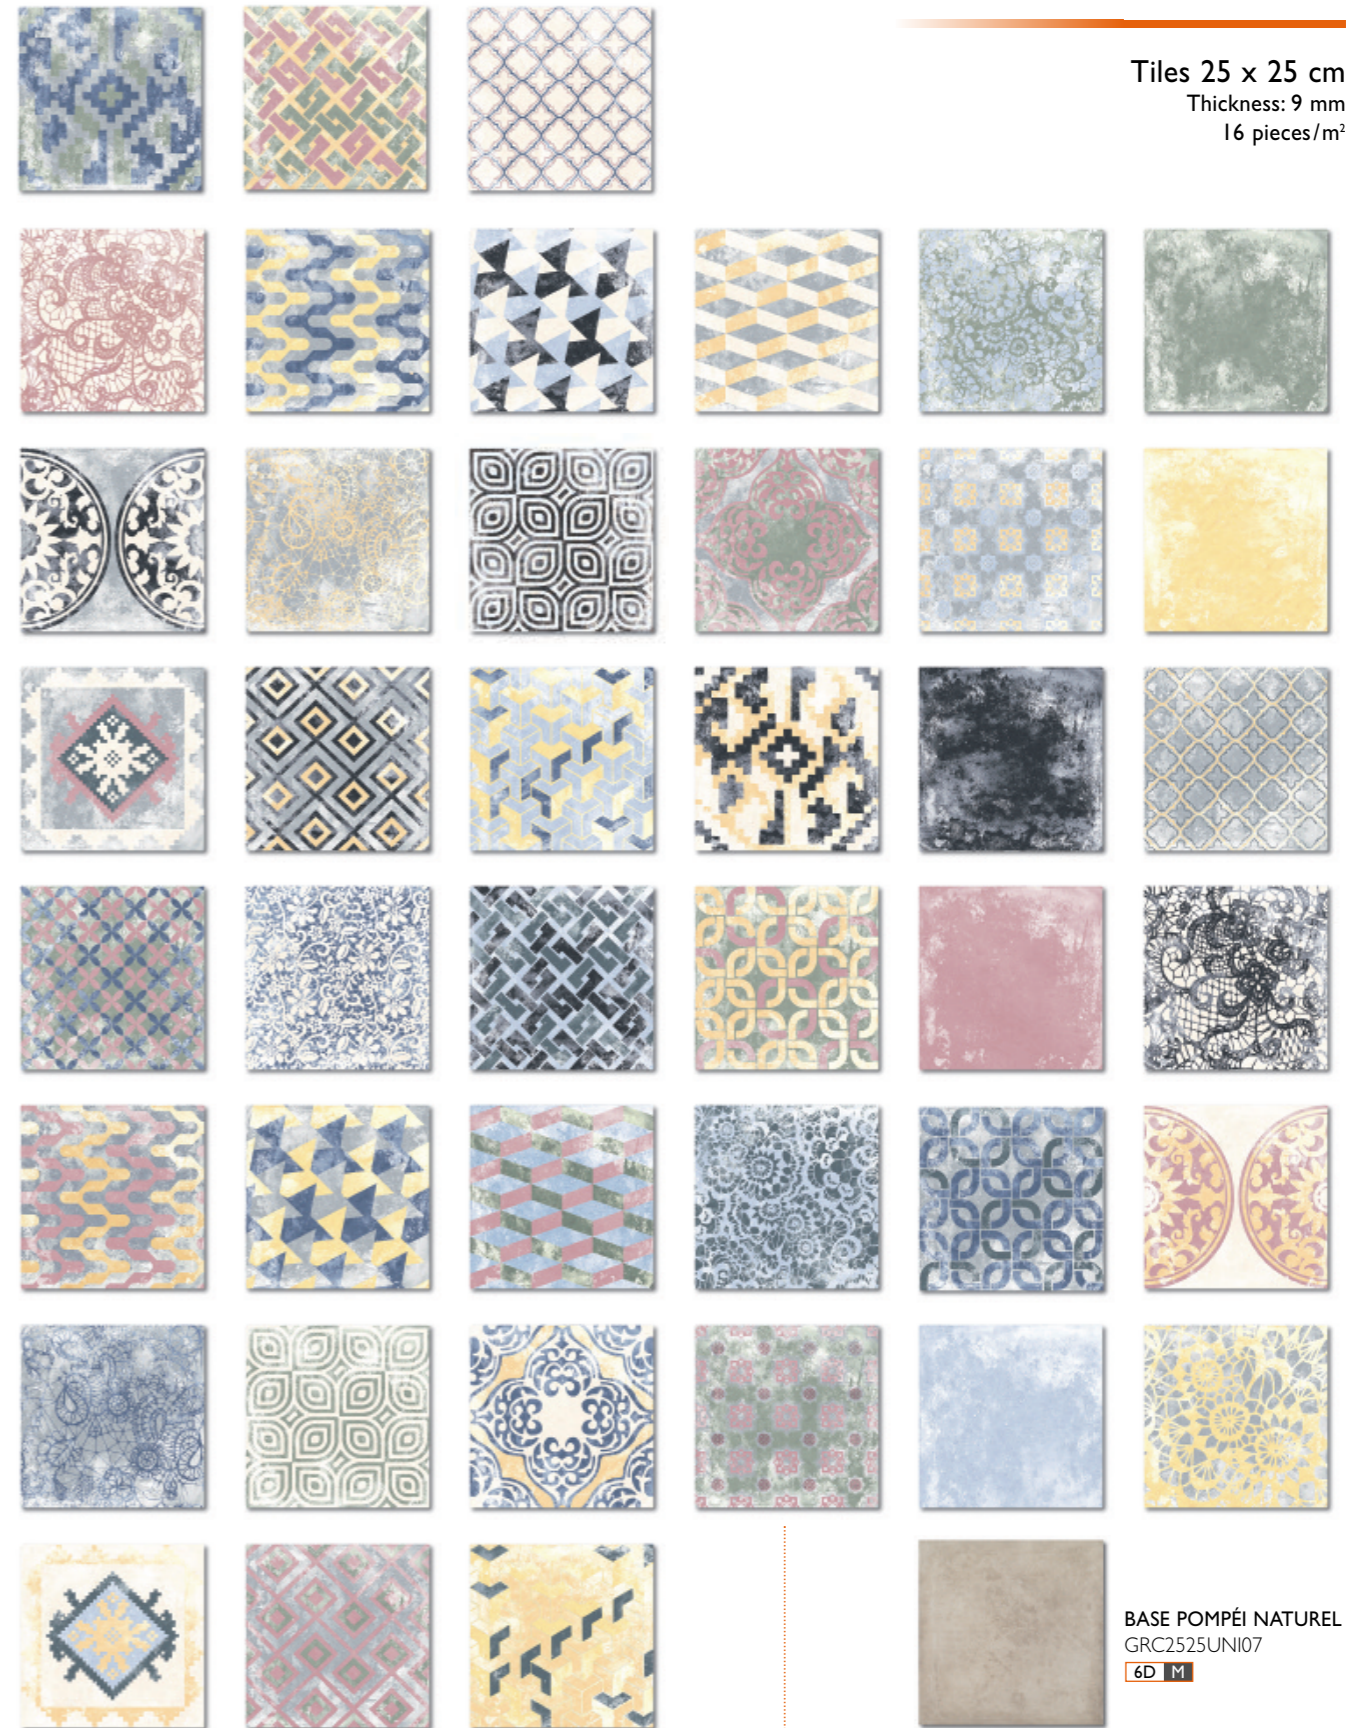

SIGNUM SILVER
GRC2525UNI05
6D M

SIGNUM GREY
GRC2525UNI06
6D M

TILES 25 X 25 cm

GLAZED PORCELAIN - CEMENT TILE INSPIRATION

PATCHWORK - Random mix of 42 designs GRC2525MIX06 **6D M**

PERSEO

Tiles 25 x 25 cm
Thickness: 9 mm
16 pieces/m²