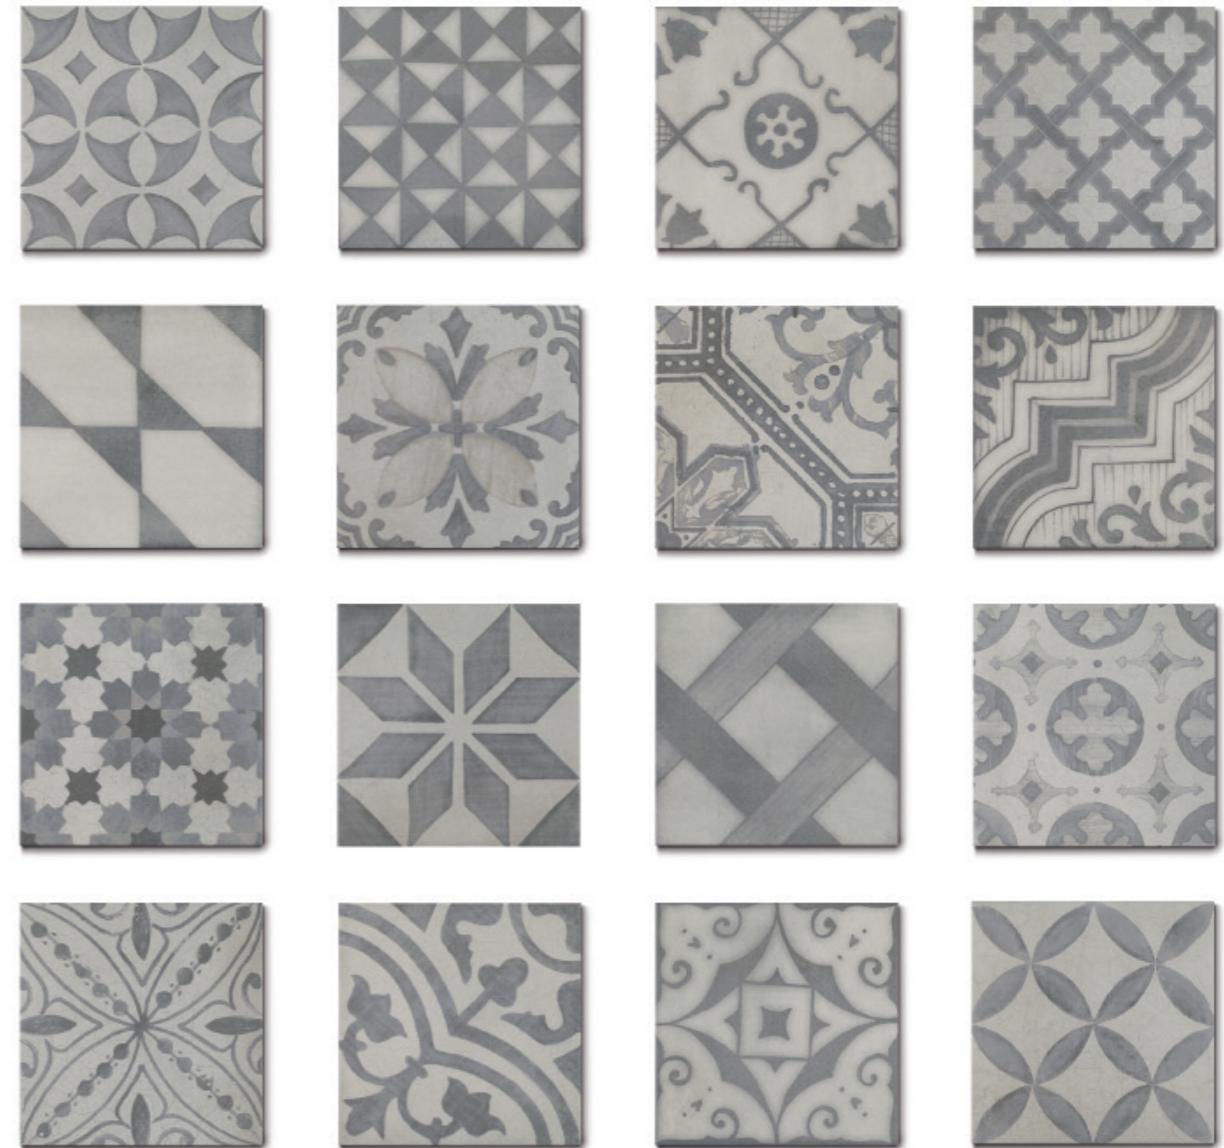

1920

Tiles 25 x 25 cm
Thickness: 9 mm
16 pieces/m²

TILES 25 X 25 cm

PATCHWORK

Random mix of 16 designs GRC2525MIX08 6D M

GREY BASE
GRC2525UNI08 6D M