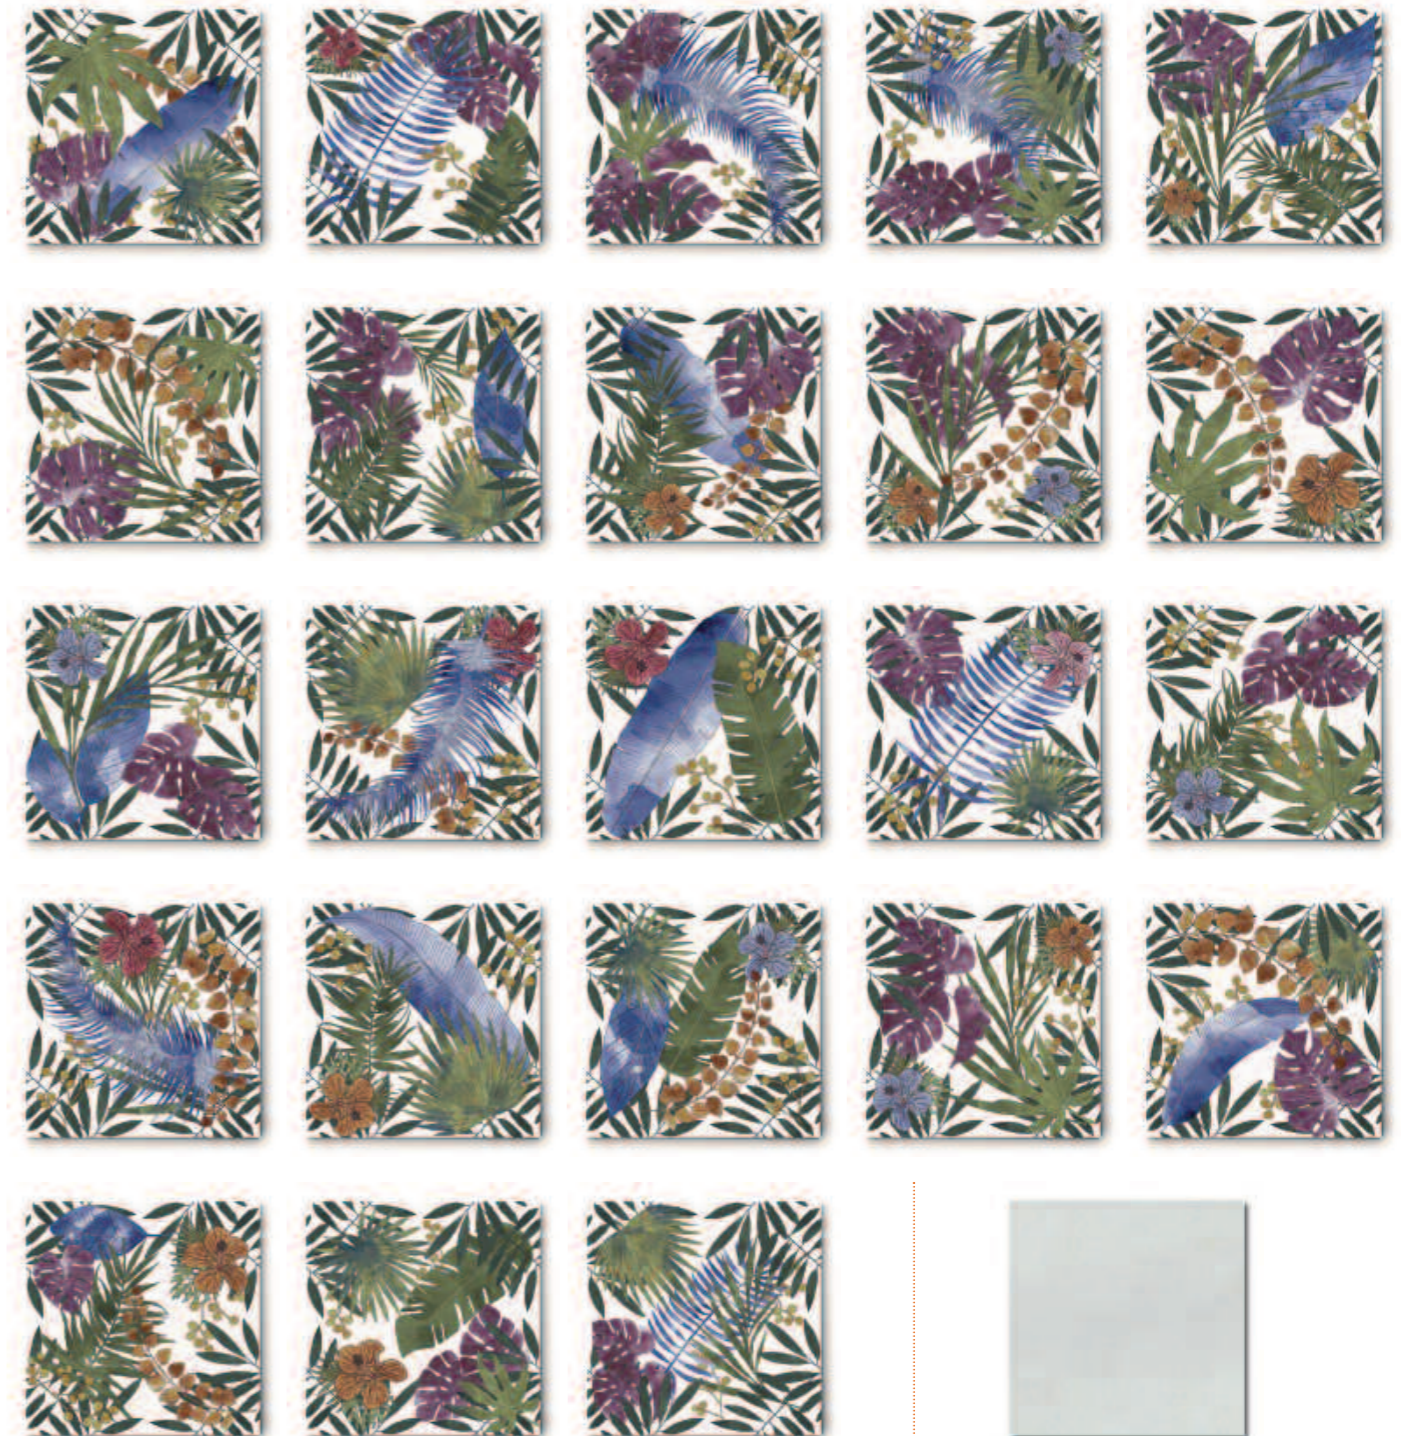

TAHITI

TILES 25 x 25 cm

PATCHWORK

Random mix of 23 designs that connect perfectly with each other

TAHITI
GRC2525MIX22 6D M

Tiles 25 x 25 cm

Thickness: 9 mm

16 pieces/m²

TAHITI WHITE
GRC2525UNI22 6D M