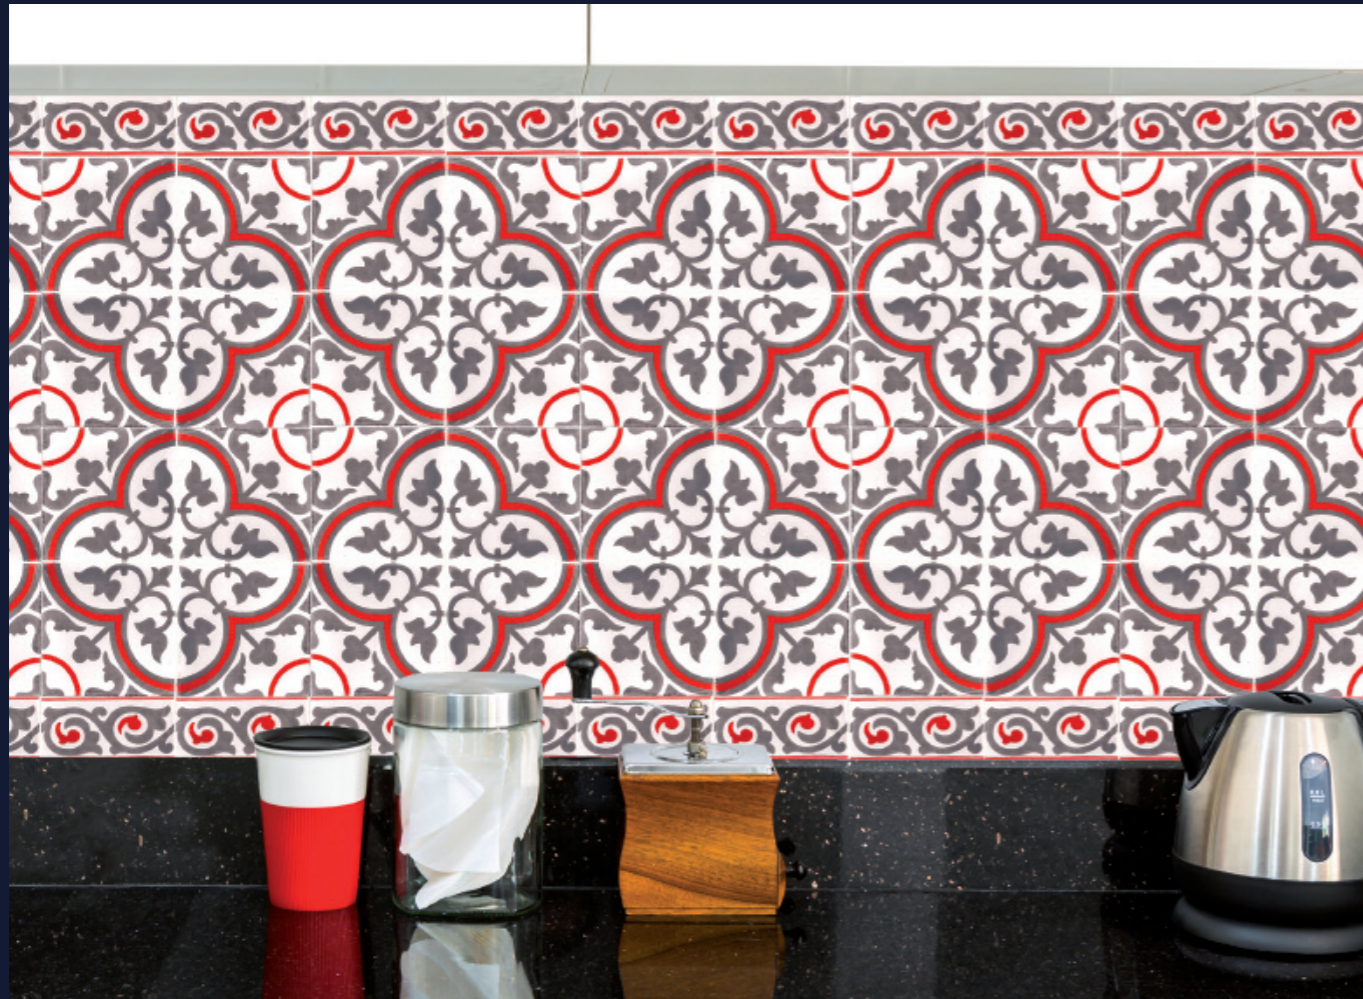

LIFE IN COLOURS

Tiles 15 x 15 cm - Friezes 7,5 x 15 cm
Thickness: 10 mm
44 pieces/m²

Add some colours to your life,
your kitchen, your bathroom...