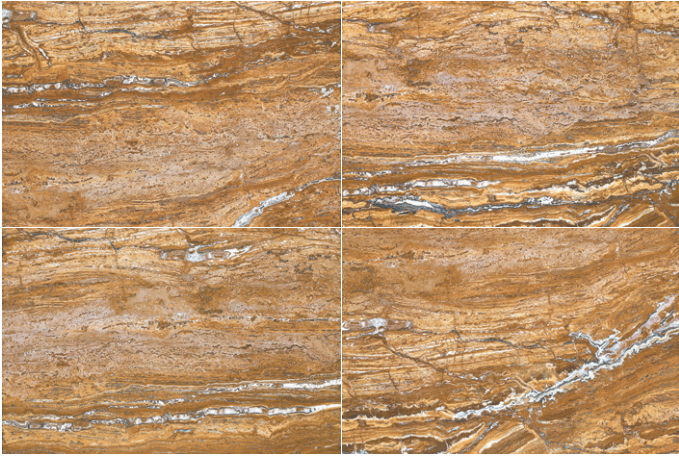

French Gold

French Gold

D697880BMT 600X900mm