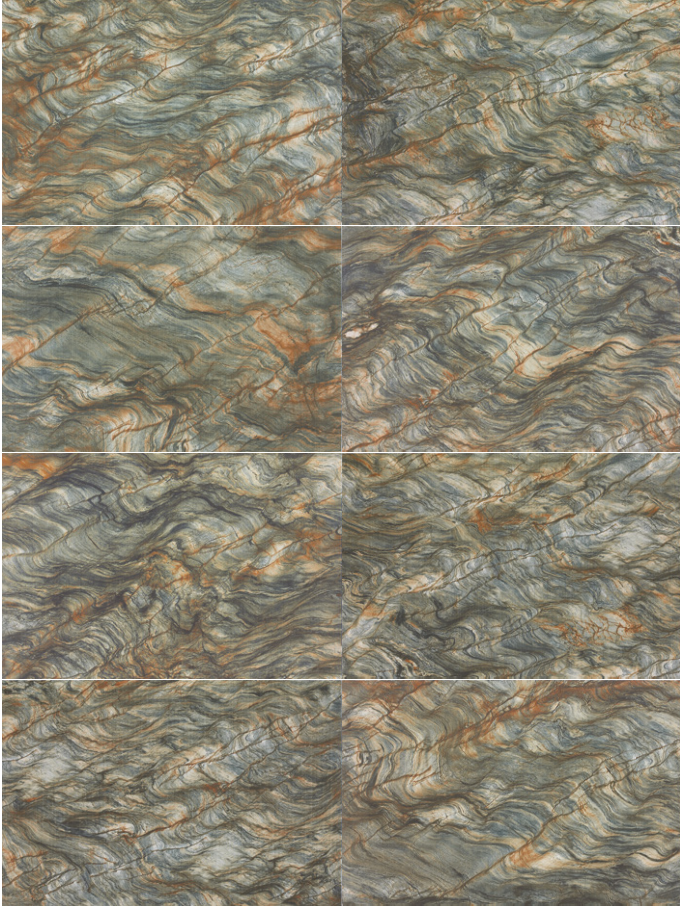

Ocean Grass Agate

## Ocean Grass Agate

DP6928016BM 600X900mm ( Marble vein continuity )