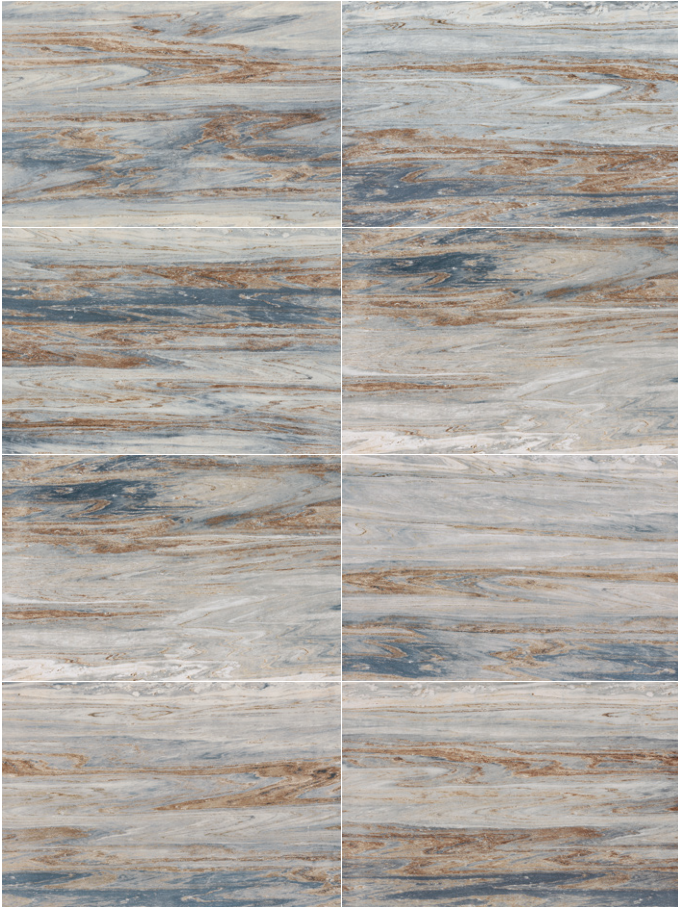

Palissandro Blue

Palissandro Blue

D695866BM 600X900mm / 600X1200mm