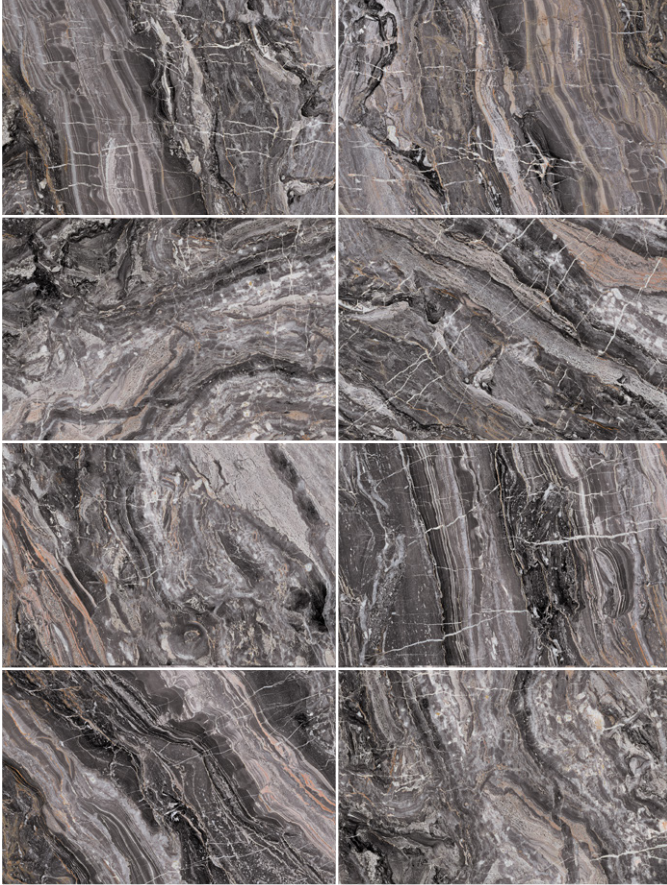

Silver Fantasy – NEW

## Silver Fantasy – NEW

D695871BM 600X600mm / 600X900mm