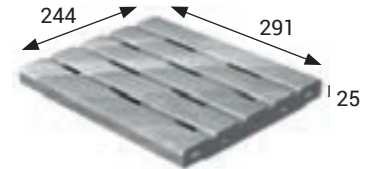

** En rejillas, los agujeros siempre deben ir paralelos al vaso para su mayor resistencia, con canal de 250 mm de ancho.
** Install the grids with the holes always parallel to the pool vessel to get a greater resistance, with a channel 250 mm wide

ESQUINA REJILLA CORNER GRID

Antideslizante · Anti slip
[388x244x25 x55 mm]

Blanco Cod. 904999 [JG761]
Gris Cod. 905000 [JG761]
Beige Cod. 905001 [JG761]
Antracita Cod. 905002 [JG761]