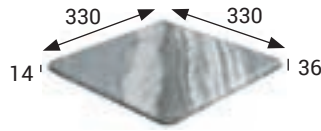

ESQUINA REDONDEADA ROUNDED STAIR-TREAD CORNER

Antideslizante · Anti slip

[330x330x14 mm]

Blanco	Cod. 904959	[PZ715]
Gris	Cod. 904960	[PZ715]
Beige	Cod. 904961	[PZ715]
Antracita	Cod. 904962	[PZ715]