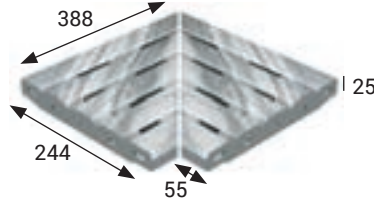

REJILLA FLEXIBLE RANURADA GROOVED FLEXIBLE GRID *

Antideslizante · Anti slip
[245x25 x52 mm]

Blanco Cod. 905003 [ML780]
Gris Cod. 905004 [ML780]
Beige Cod. 905005 [ML780]
Antracita Cod. 905006 [ML780]