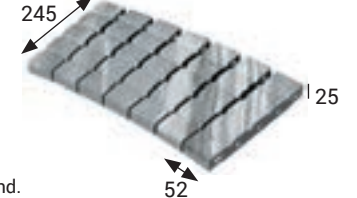

* Disponible bajo pedido. / Available on demand.
Ver/See pg. 15.

CANALETA* OVERFLOW CHANNEL

Antideslizante · Anti slip
[297x244x30 mm]

Blanco Cod. 905007 [PZ382]
Gris Cod. 905008 [PZ382]
Beige Cod. 905009 [PZ382]
Antracita Cod. 905010 [PZ382]