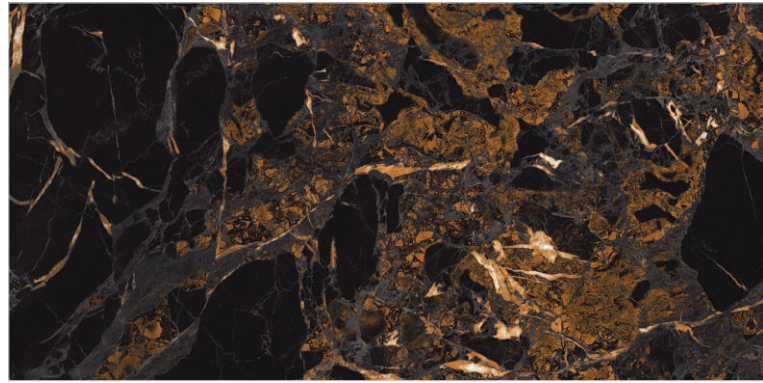

60x120cm PGVT

HIGH GLOSS

HG FONTANA GOLD DECOR  
HG FONTANA GOLD

Random 1  
Random 6

PREVIEW OF HG FONTANA GOLD

60x120cm PGVT

HIGH GLOSS

HG KRAZZY BROWN  
HG KRAZZY BLUE

Random 6  
Random 6

HG FRISSON GREY

Random 6

HG XTREME NERO

Random 5