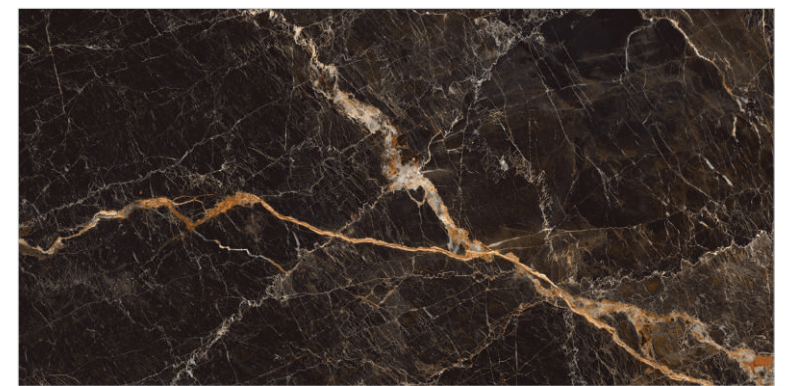

60x120cm PGVT

HIGH GLOSS

HG FONTANA GOLD DECOR  
HG FONTANA GOLD

Random 1  
Random 6

PREVIEW OF HG FONTANA GOLD

60x120cm PGVT

HIGH GLOSS

HG KRAZZY BROWN  
HG KRAZZY BLUE

Random 6  
Random 6

HG FRISSON GREY

Random 6

HG XTREME NERO

Random 5