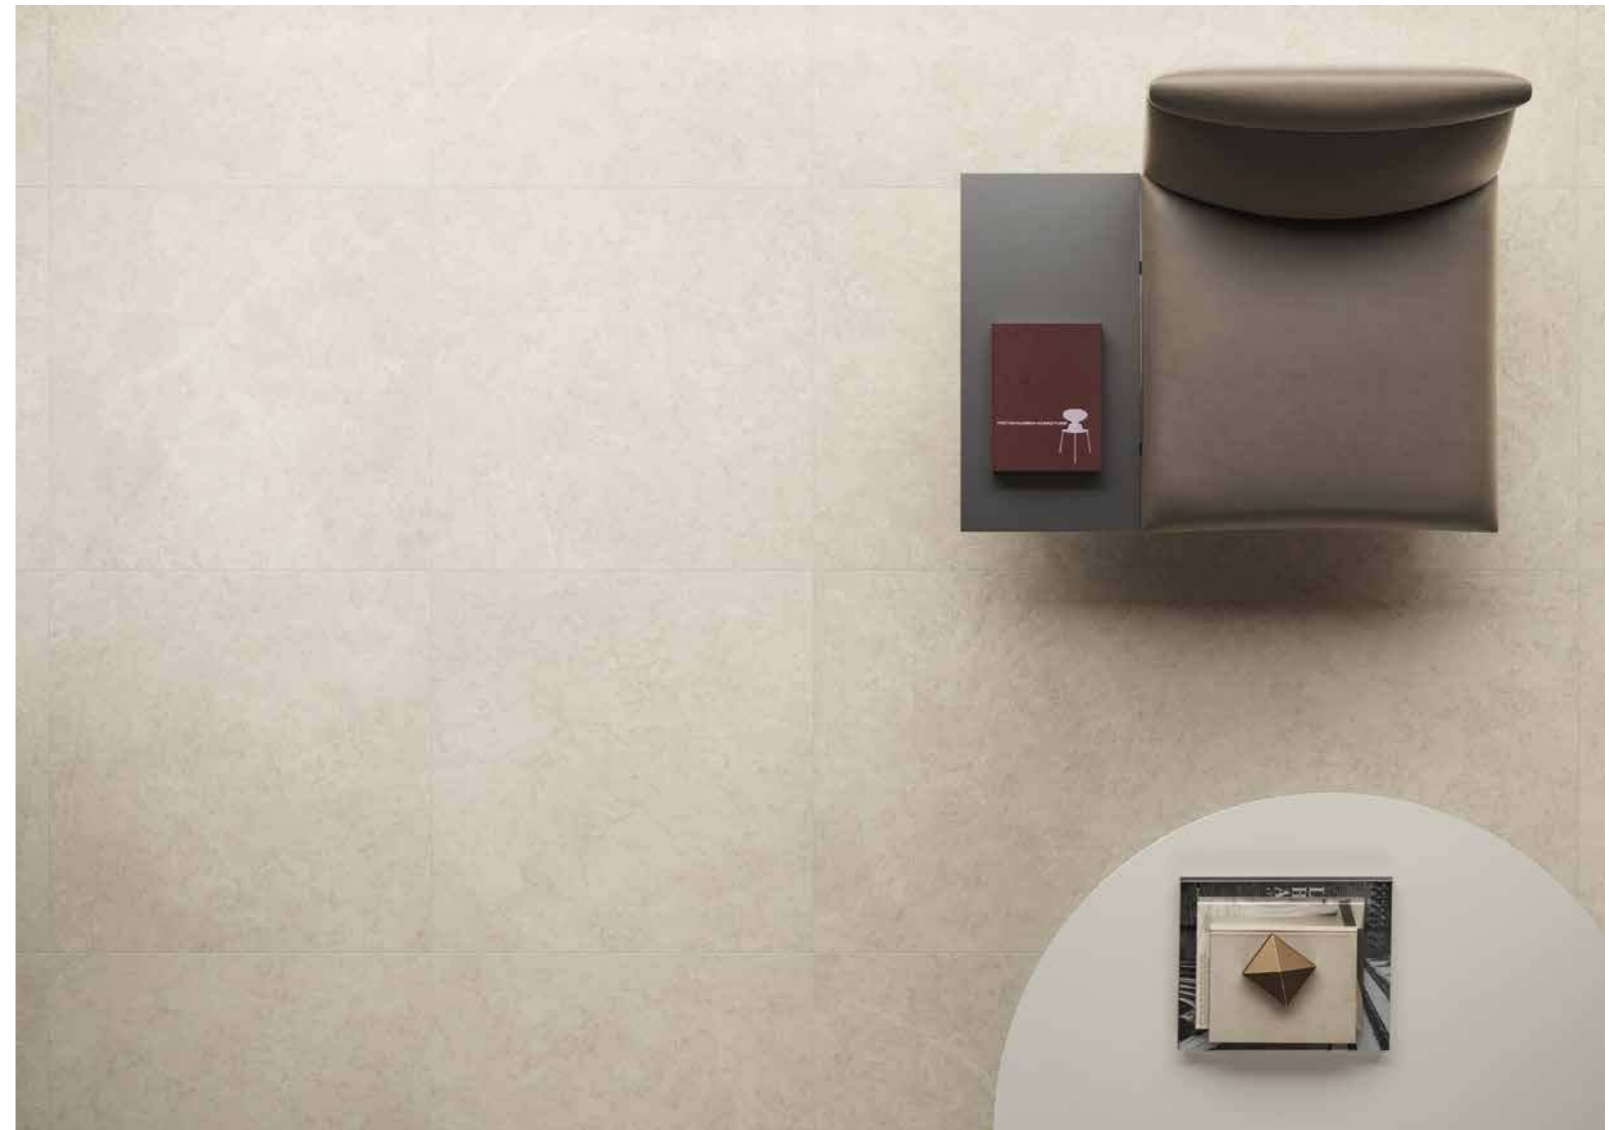

01 Метрополис Роял Айвори 80x80 см
Metropolis Royal Ivory 80x80 cm

02 Метрополис Роял Айвори 80x80 см • Метрополис Гласс Паудер Локс и Рет. 80x160 см
Metropolis Royal Ivory 80x80 cm • Metropolis Glass Powder Lux e Ret. 80x160 cm

03 Метрополис Роял Айвори 80x80 см
Metropolis Royal Ivory 80x80 cm