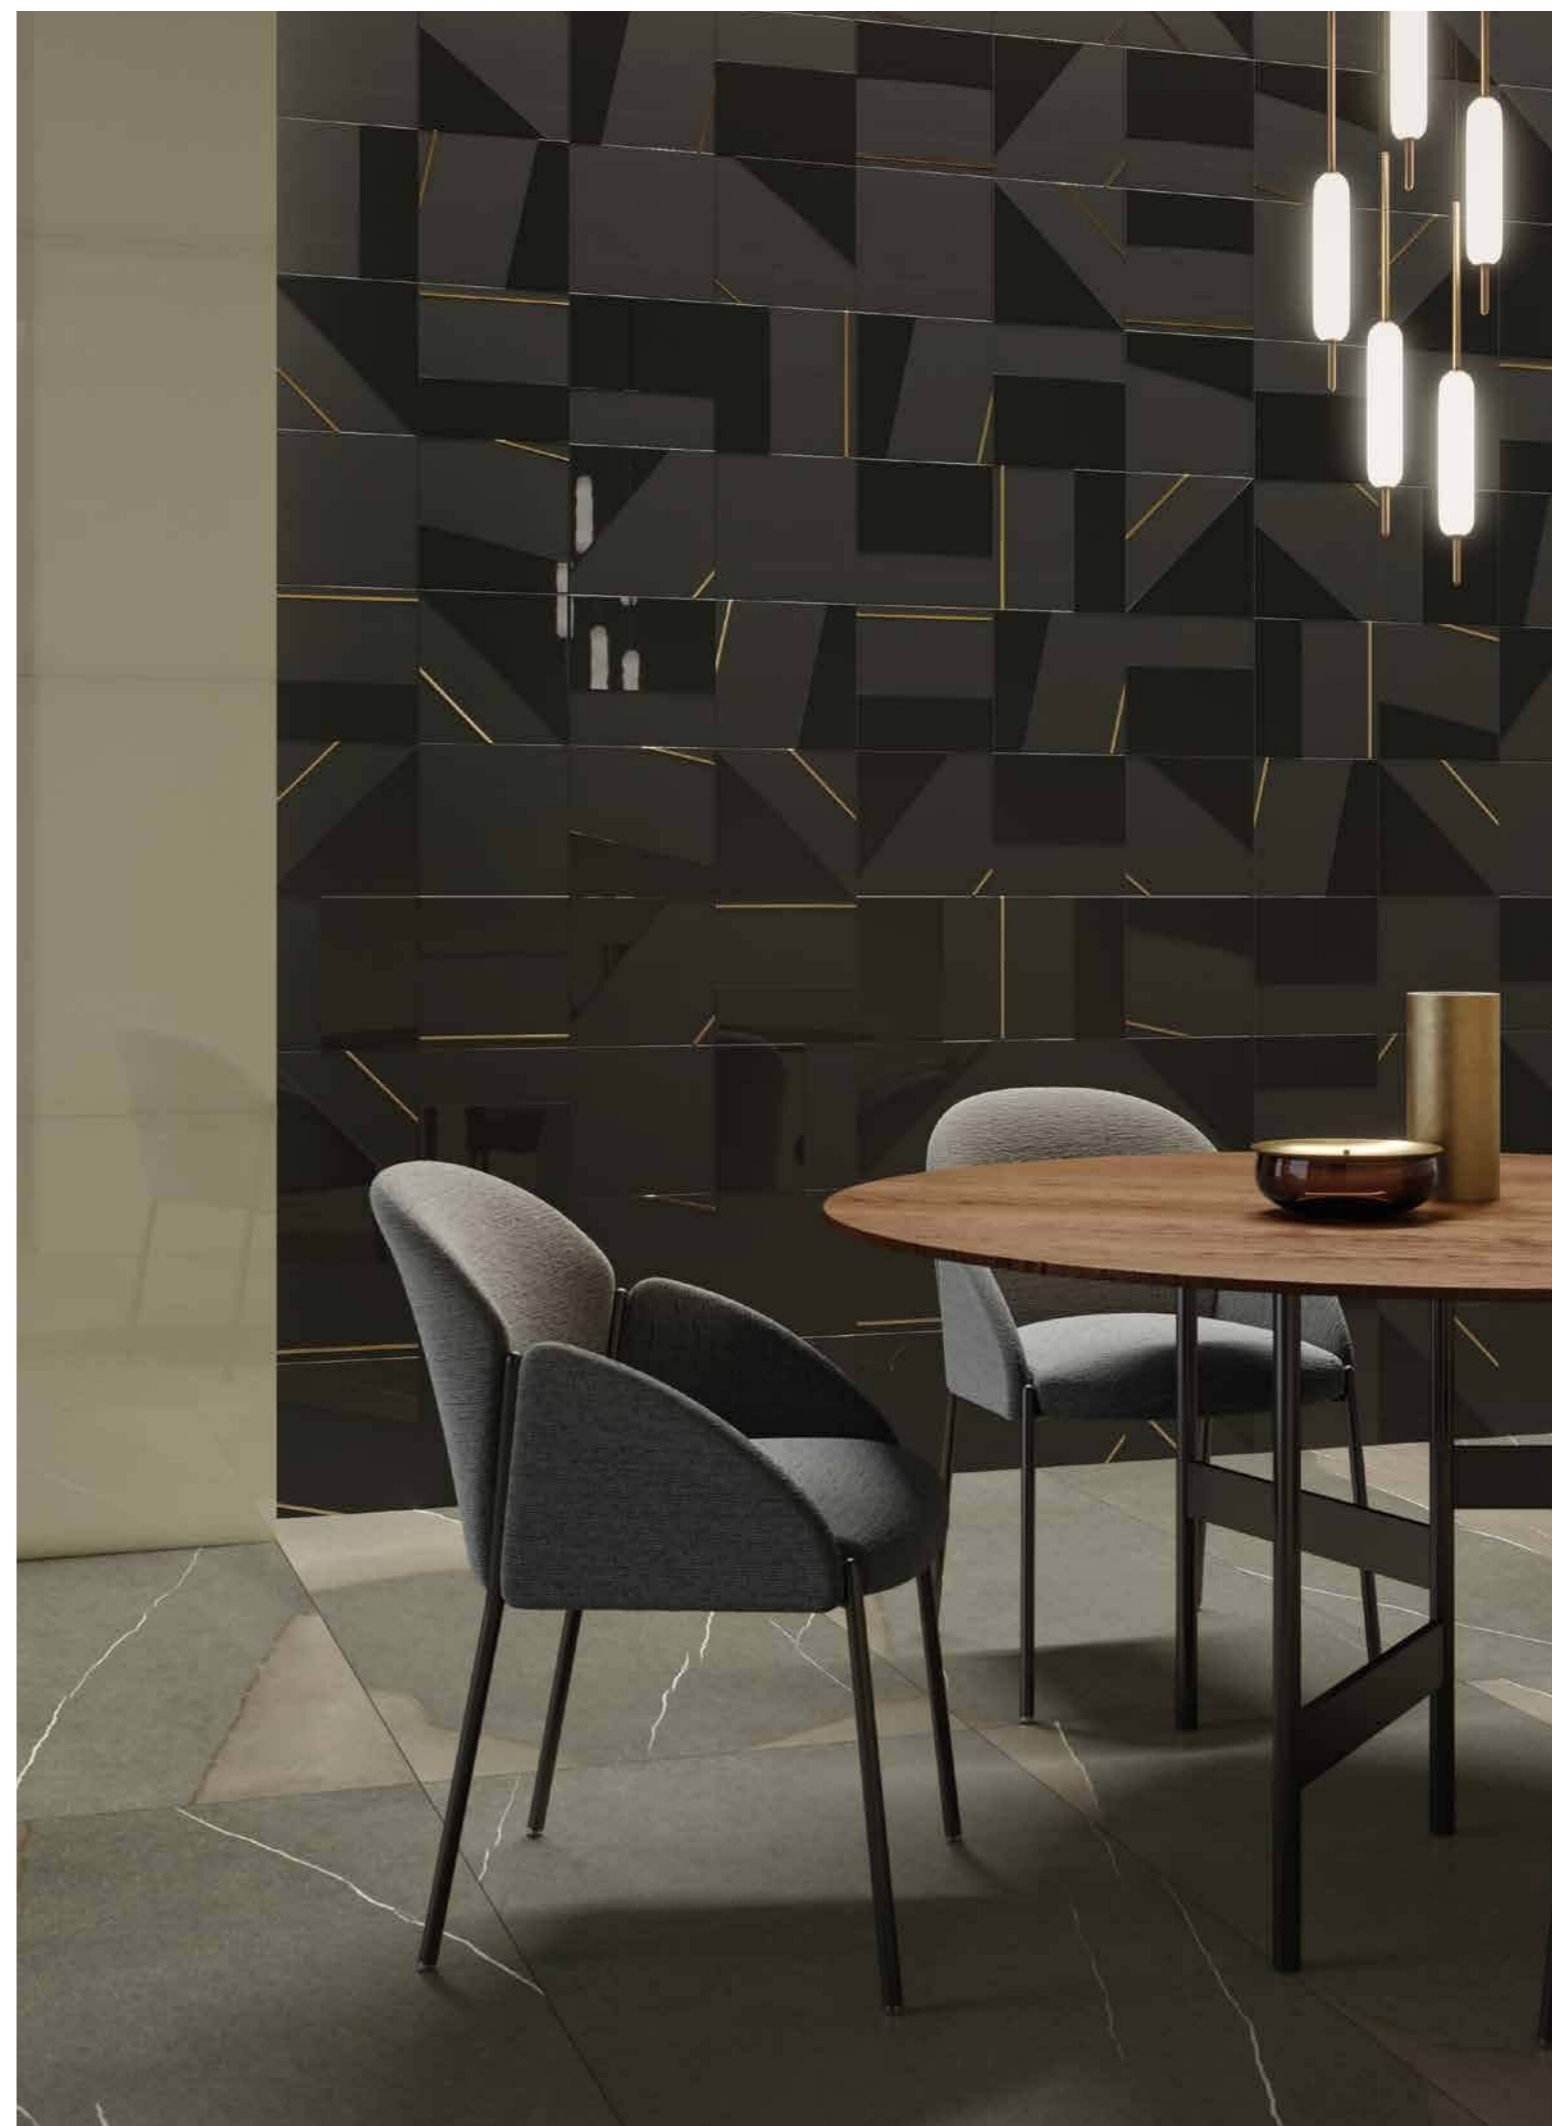

01

01 Метрополис Плей Петрол 30x30 см
Metropolis Play Petrol 30x30 cm

02 Метрополис Аркадия Браун 80x160 см • Метрополис Плей Петрол 30x30 см • Метрополис Гласс Сэнд Люкс и Рет. 80x160 см
Metropolis Arcadia Brown 80x160 cm • Metropolis Play Petrol 30x30 cm • Metropolis Glass Sand Lux e Ret. 80x160 cm

02