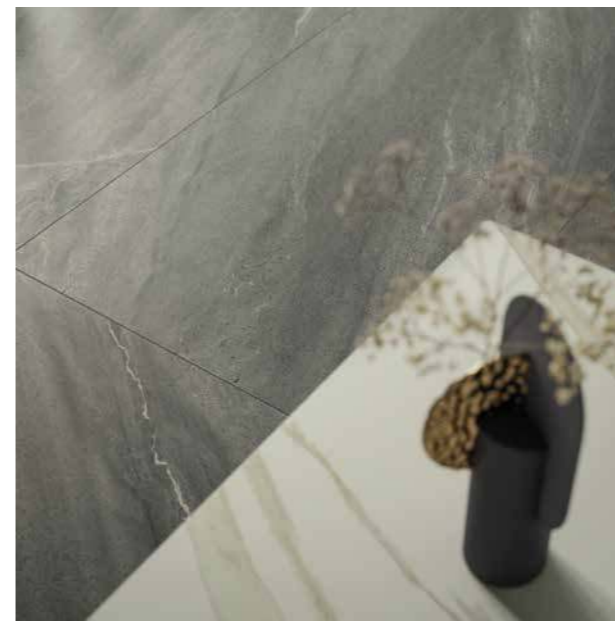

03

01 Метрополис Графит Дарк 80x160 см
Metropolis Graphite Dark 80x160 cm

02 Метрополис Графит Дарк 80x160 см
Metropolis Graphite Dark 80x160 cm

03 Метрополис Графит Дарк 80x160 см
Metropolis Graphite Dark 80x160 cm