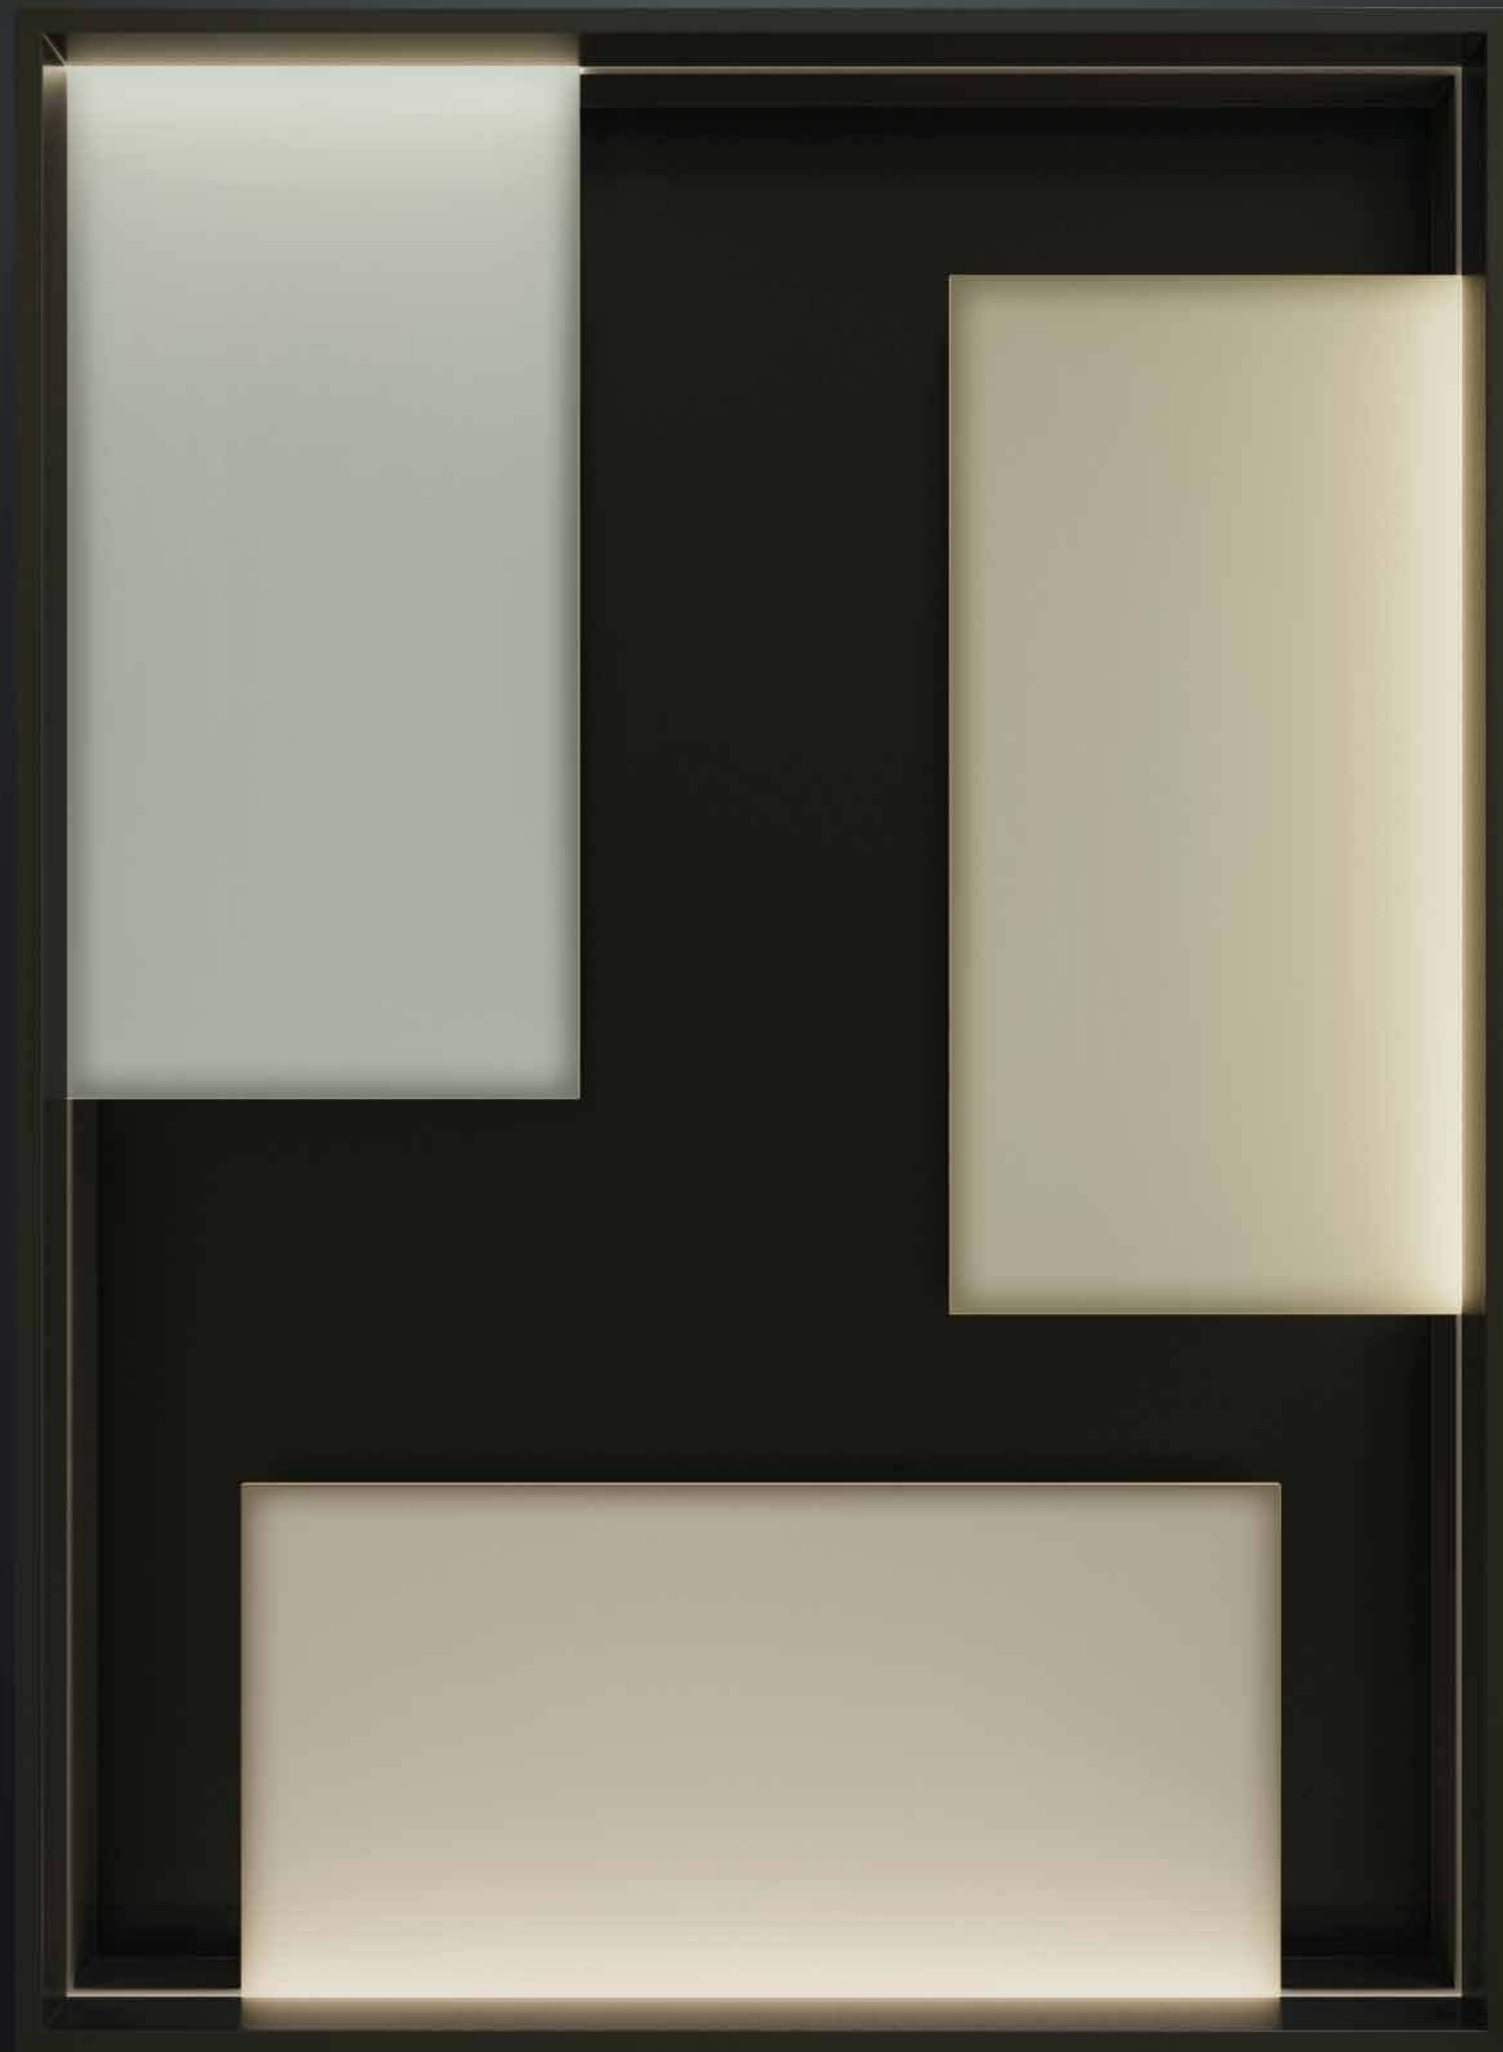

ДИАЛОГ КАМНЯ И СТЕКЛА

STONE AND GLASS,
A DIALOGUE OF LIGHT

In abbinamento alla pietra, Metropolis propone 3 esclusive superfici vetrose nel formato 80x160 con finitura Lux: Glass Powder, Glass Sand e Glass Sky. Rivestimenti lucidi nati per stupire, che esaltano lo stile della collezione grazie a sfumature e riflessi originali in un gioco di opacità e trasparenze. Ispirati all'Italia del vetro di Murano, colori ricercati per progetti unici.

Плитка под камень из коллекции Metropolis дополнена эксклюзивным керамогранитом, имитирующим стеклянные поверхности. Три цвета — Гласс Паудер, Гласс Сэнд и Гласс Скай — в формате 80x160 с глянцевой поверхностью люкс помогут создать неповторимые сочетания в интерьере. **Завораживающий блеск, игра света и тени и оригинальные цветовые переходы подчеркнут уникальный стиль коллекции Metropolis. Три актуальных оттенка, вдохновленных муранским стеклом, навсегда покорившим мир своей красотой, позволят реализовать самые изысканные проекты.**

In combination with stone, Metropolis offers 3 exclusive 80x160 size glass surfaces with Lux finish: Glass Powder, Glass Sand and Glass Sky. Glossy wall coverings created to amaze, with original shades and reflections in a shifting scene of opacity and transparency that enhances the style of the collection. Inspired by the Murano glass of Italy, sophisticated colours for unique projects.