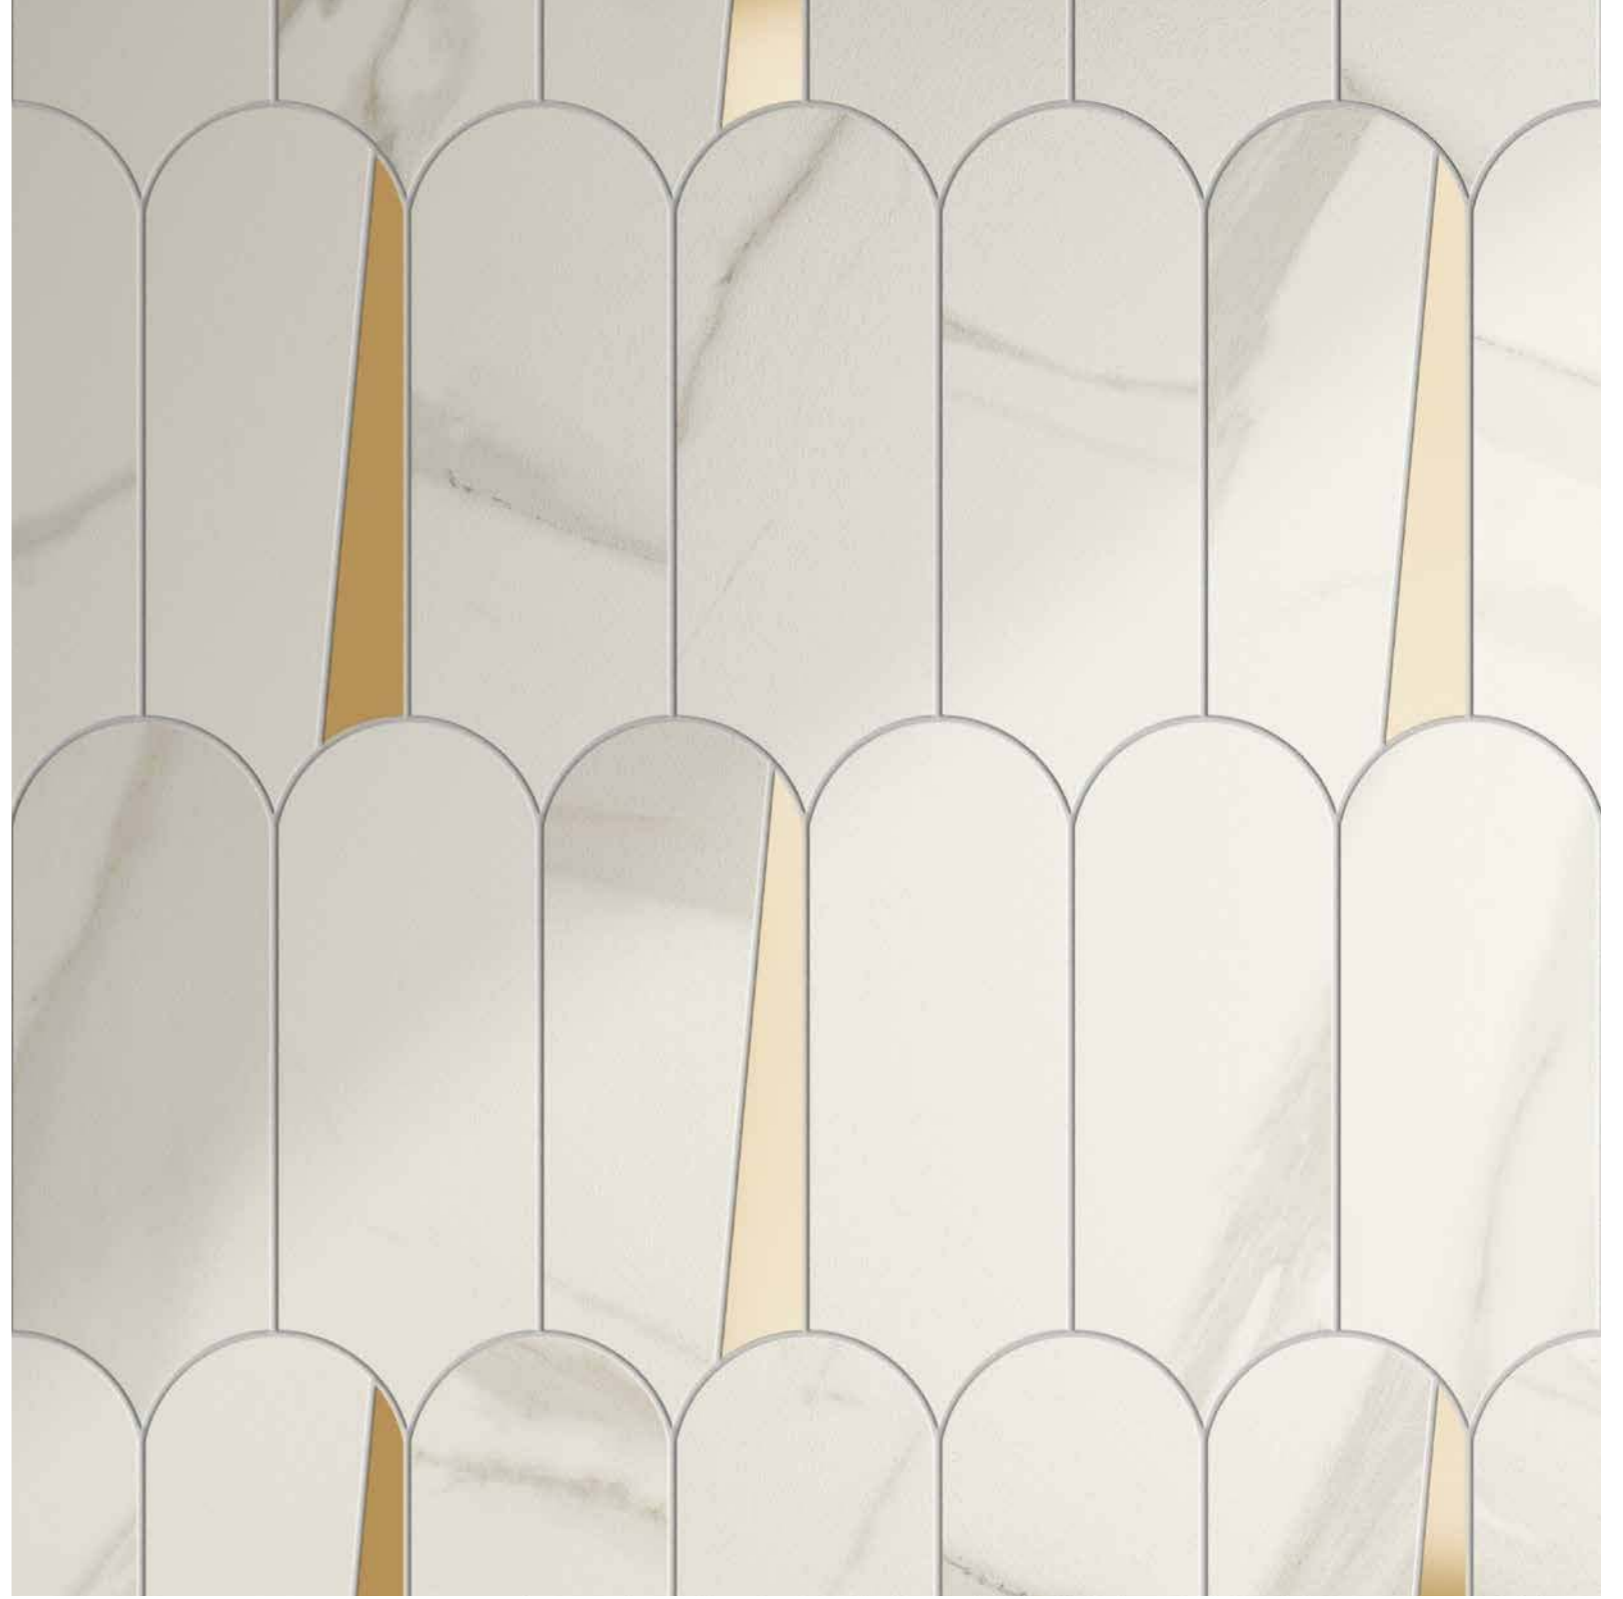

01

02 Метрополис Калакатта Мозаика Элегант 32,5x36,1 см
Metropolis Calacatta Mosaico Elegant 32,5x36,1 cm

02