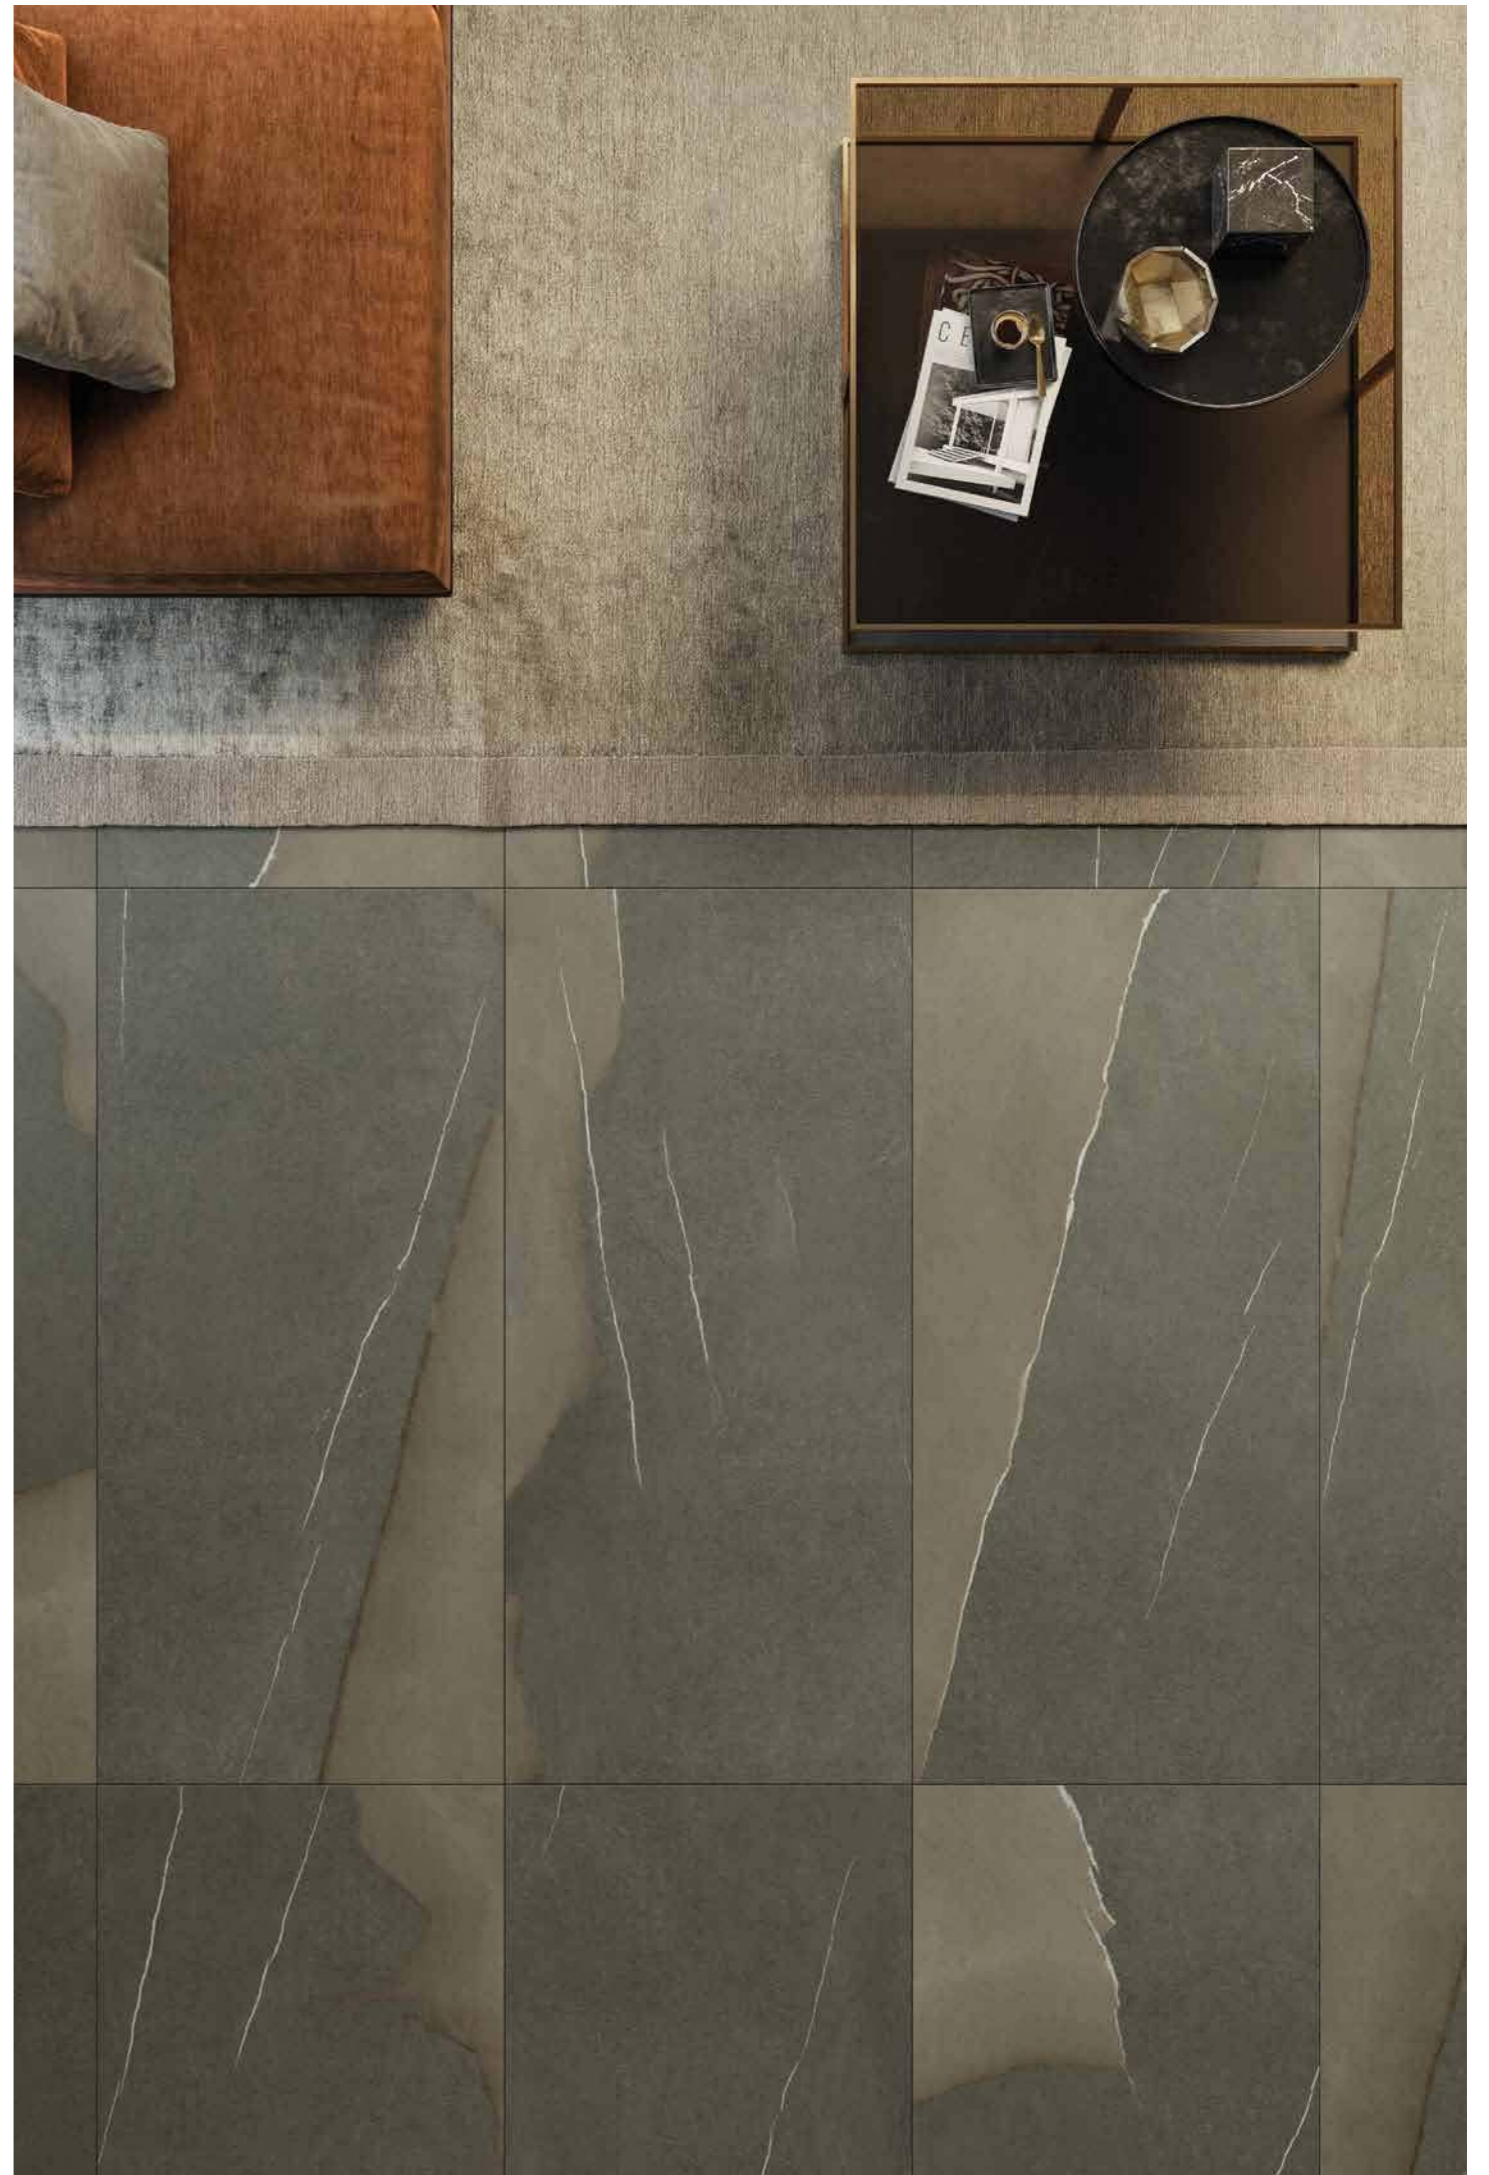

01

- 01 Метрополис Аркадия Браун 120x278 см
  Metropolis Arcadia Brown 120x278 cm
- 02 Метрополис Аркадия Браун 80x160 см
  Metropolis Arcadia Brown 80x160 cm
- 03 Метрополис Аркадия Браун 80x160 см
  Metropolis Arcadia Brown 80x160 cm

02

03