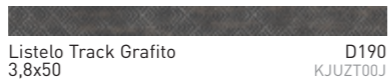

Track Azul 25x50 W25C KJUTP009

Track Grafito 25x50 W25C KJUTP00J

Track Cobre 25x50 W25C KJUTP00M

Track Concept Azul 25x50 W25G KJUTP019

Track Concept Grafito 25x50 W25G KJUTP01J

Track Concept Cobre 25x50 W25G KJUTP01M

Listelo Track Azul 3,8x50 D190 KJUJT009

Listelo Track Grafito 3,8x50 D190 KJUJT00J

Listelo Track Cobre 3,8x50 D190 KJUJT00J

TRACK 41X41 CM 18"X18"

PAVIMENTO PORCELÁNICO COLOREADO COLOURED BODY PORCELAIN FLOOR TILES