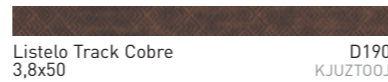

Track Azul 25x50 W25C KJUTP009

Track Grafito 25x50 W25C KJUTP00J

Track Cobre 25x50 W25C KJUTP00M

Track Concept Azul 25x50 W25G KJUTP019

Track Concept Grafito 25x50 W25G KJUTP01J

Track Concept Cobre 25x50 W25G KJUTP01M

Listelo Track Azul 3,8x50 D190 KJUJT009

Listelo Track Grafito 3,8x50 D190 KJUJT00J

Listelo Track Cobre 3,8x50 D190 KJUJT00J

TRACK 41X41 CM 18"X18"

PAVIMENTO PORCELÁNICO COLOREADO COLOURED BODY PORCELAIN FLOOR TILES