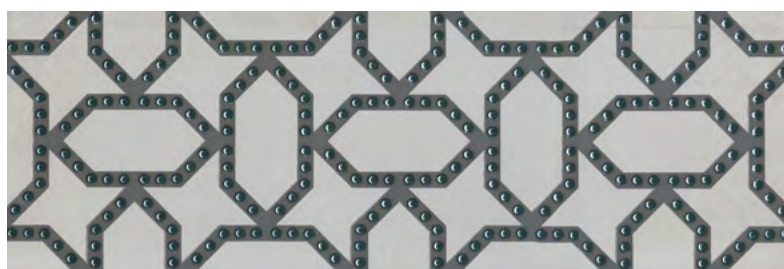

DC/A08/13059R
Раваль обрезной 30x89,5
Raval rectified