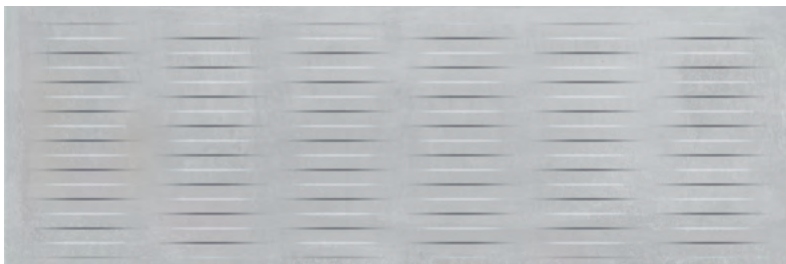

13067R Раваль серый светлый
структура обрезной 30x89,55
Raval light grey structure rectified