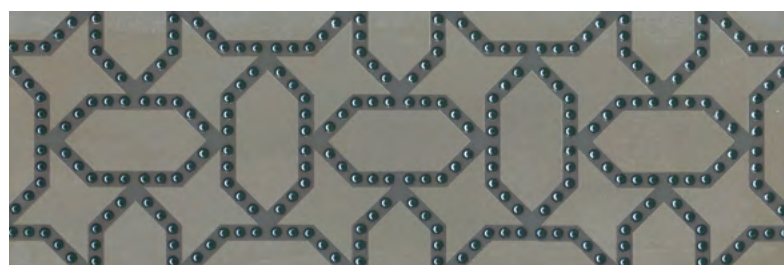

DC/B08/13060R
Раваль обрезной 30x89,5
Raval rectified