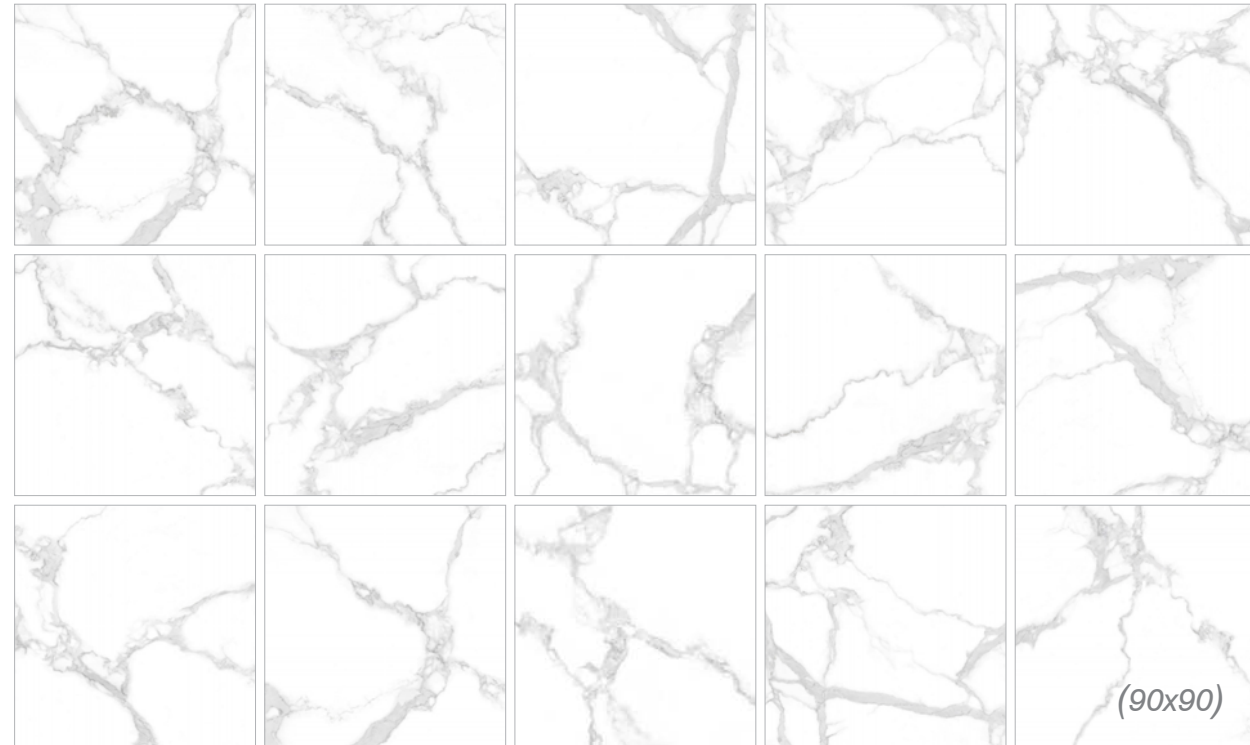

CLASSIC White

75.5x151cm/30x60" - 90x90cm/36x36"
60x120cm/24x48" - 60x60cm/24x24" - 30x60cm/12x24"

PORCELAIN TILE

- MULTI PURPOSE
- POLISHED
- **V2** Slight Variation
- RECTIFIED AND BEVEL
- MATT

Shade