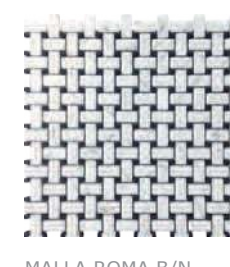

GLOSSY

RECTIFIED AND BEVEL

V2 Slight Variation

MALLA CLASSIC-R WHITE  
30X30CM - 12X12"  
(mosaics 2.8x2.8cm/1"x1")

CLASSIC-R WHITE  
32X90CM - 13X36"

CONJUNTO ALIS-CL WHITE (2P)  
32X90CM - 13X36"

INSERTO CLASSIC WHITE  
14X14CM - 5.5X5.5"

LISTELO CLASSIC PEARL  
3.2X32CM - 1X13"

CENEFA CLASSIC WHITE  
8X32CM - 3X13"

ZÓCALO CLASSIC WHITE  
12X32CM - 5X13"

ESSENCE-CL WHITE  
32X90CM - 13X36"

DECOR SOUL-CL WHITE  
32X90CM - 13X36"

DETAIL SOUL-CL WHITE

GLASS MOSAIC

MALLA SPIKE WHITE  
30X30.7CM - 12X12"

MALLA ROMA B/N  
29.8X29.8CM - 12X12"

MATT

ESSENCE-CL WHITE 32X90

Wall Tile: CLASSIC-R WHITE 32X90 / ZÓCALO CLASSIC WHITE 12X32 / CENEFA CLASSIC WHITE 8X32 / INSERTO CLASSIC WHITE 14X14 / LISTELO CLASSIC WHITE 3.2X32  
Floor Tile: CLASSIC-M WHITE 30X60