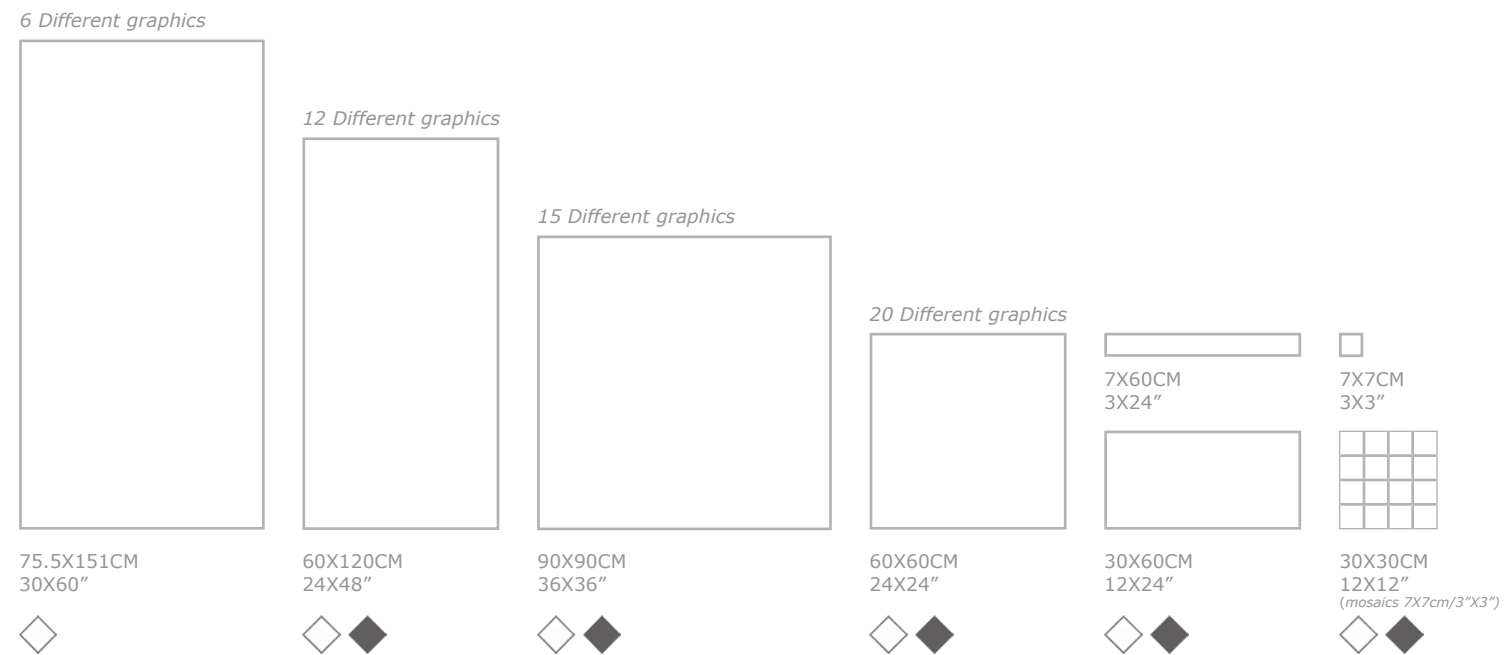

PORCELAIN TILE

Shade

Formats

PORCELAIN TILE

Shade

Formats