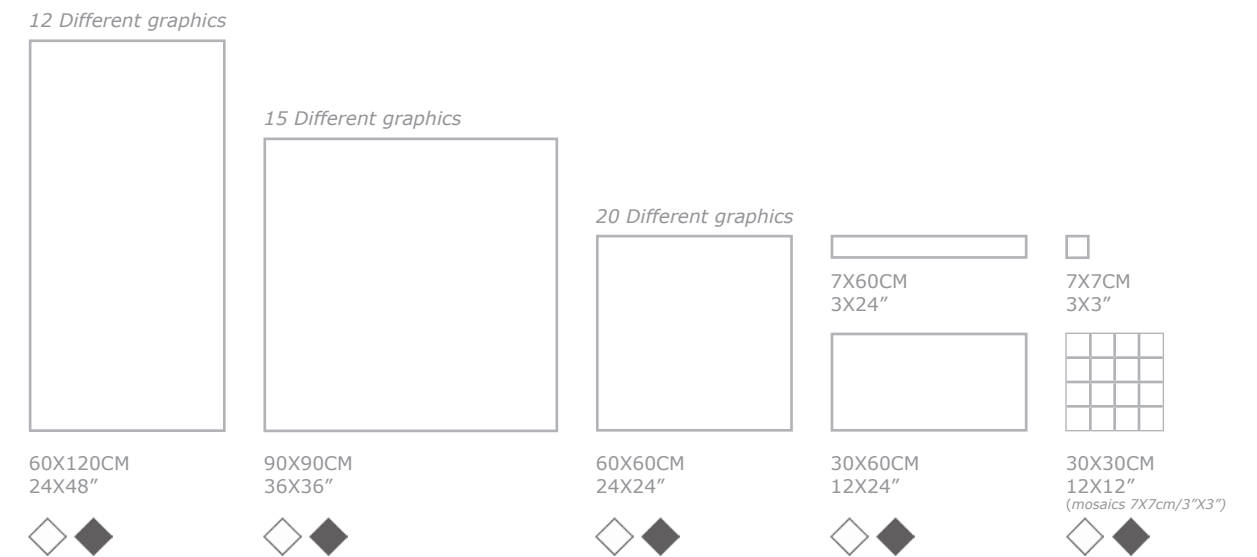

PORCELAIN TILE

Shade

Formats

PORCELAIN TILE

Shade

Formats