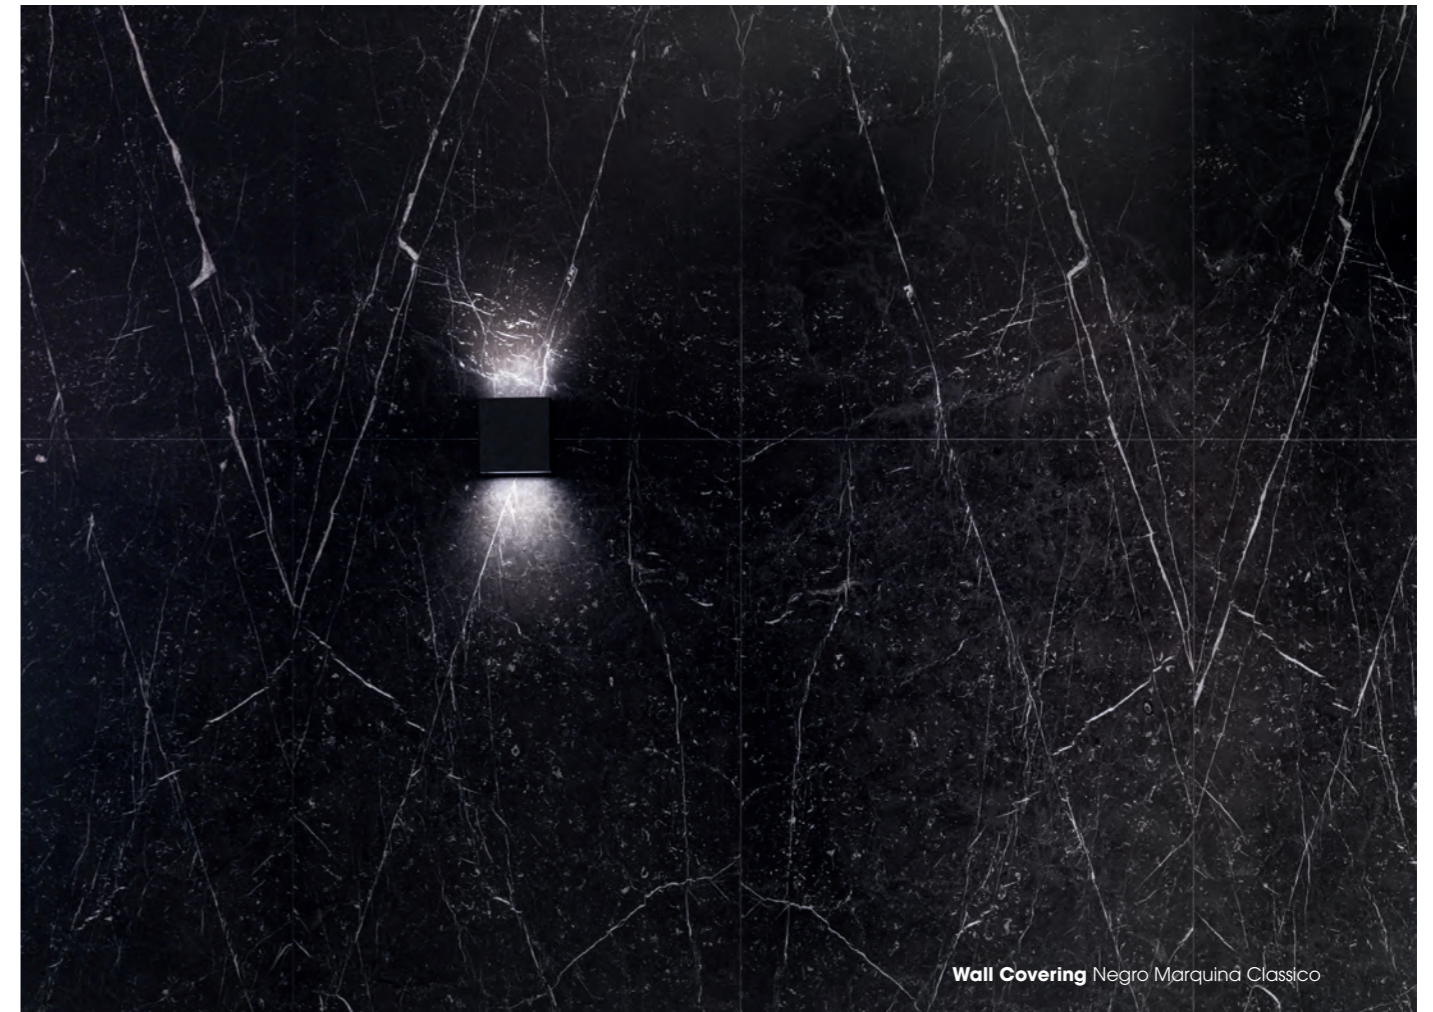

Negro Marquina Classico

30cm x 60cm x 1,5cm - 11 13/16" x 23 5/8" x 19/32"
100278170
G-265
60cm x 60cm x 1,5cm - 23 5/8" x 23 5/8" x 19/32"
100278171
G-275
40cm x 80cm x 1,5cm - 15 3/4" x 31 1/22" x 19/32"
100278129
G-270

Negro Marquina Pulido

30cm x 60cm x 1,5cm - 11 13/16" x 23 5/8" x 19/32"
100278180
G-265
60cm x 60cm x 1,5cm - 23 5/8" x 23 5/8" x 19/32"
100278148
G-275
40cm x 80cm x 1,5cm - 15 3/4" x 31 1/22" x 19/32"
100278136
G-270

Neve Di Carrara Classico

30cm x 60cm x 1,5cm - 11 13/16" x 23 5/8" x 19/32"
100246280
G-275
60cm x 60cm x 1,5cm - 23 5/8" x 23 5/8" x 19/32"
100246273
G-282
40cm x 80cm x 1,5cm - 15 3/4" x 31 1/22" x 19/32"
100246238
G-281

Neve Di Carrara Pulido

30cm x 60cm x 1,5cm - 11 13/16" x 23 5/8" x 19/32"
100246274
G-275
60cm x 60cm x 1,5cm - 23 5/8" x 23 5/8" x 19/32"
100246275
G-282
40cm x 80cm x 1,5cm - 15 3/4" x 31 1/22" x 19/32"
100246239
G-281

Persian White Classico

9,8cm x 30cm x 1,5cm - 3 55/64" x 11 13/16" x 19/32"
100149004
G-265
30cm x 60cm x 1,5cm - 11 13/16" x 23 5/8" x 19/32"
100142837
G-260
60cm x 60cm x 2cm - 23 5/8" x 23 5/8" x 25/32"
100142838
G-268
40cm x 80cm x 2cm - 15 3/4" x 31 1/22" x 25/32"
100142941
G-268

Persian White Pulido

9,8cm x 30cm x 1,5cm - 3 55/64" x 11 13/16" x 19/32"
100149005
G-265
30cm x 60cm x 1,5cm - 11 13/16" x 23 5/8" x 19/32"
100102697
G-260
60cm x 60cm x 2cm - 23 5/8" x 23 5/8" x 25/32"
100098384
G-268
40cm x 80cm x 2cm - 15 3/4" x 31 1/22" x 25/32"
100142942
G-268