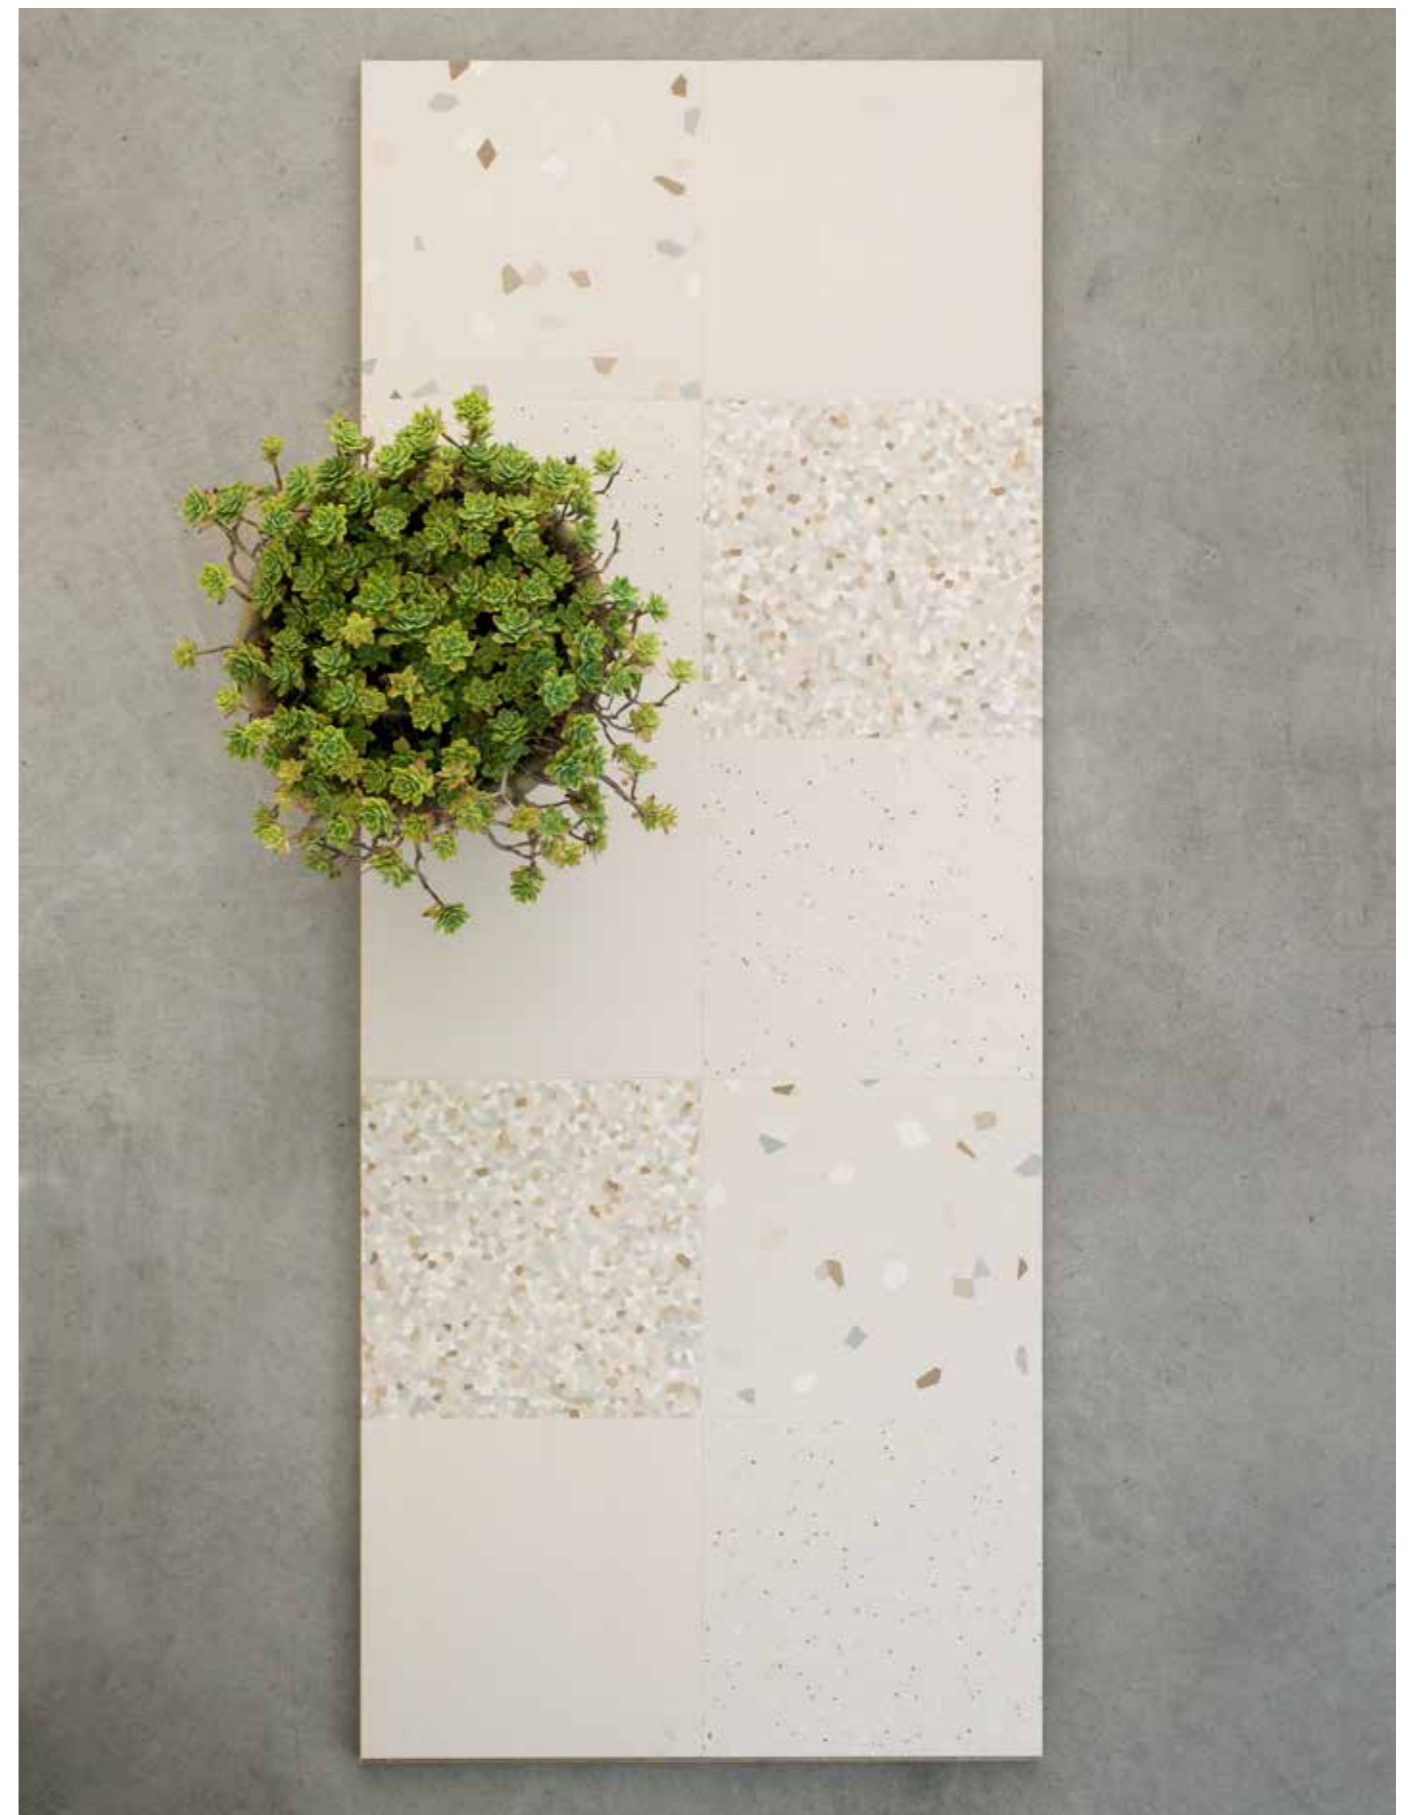

Micro.

Familiar
White Mix
Colors. White/Sand/Dust/Azure/Mou