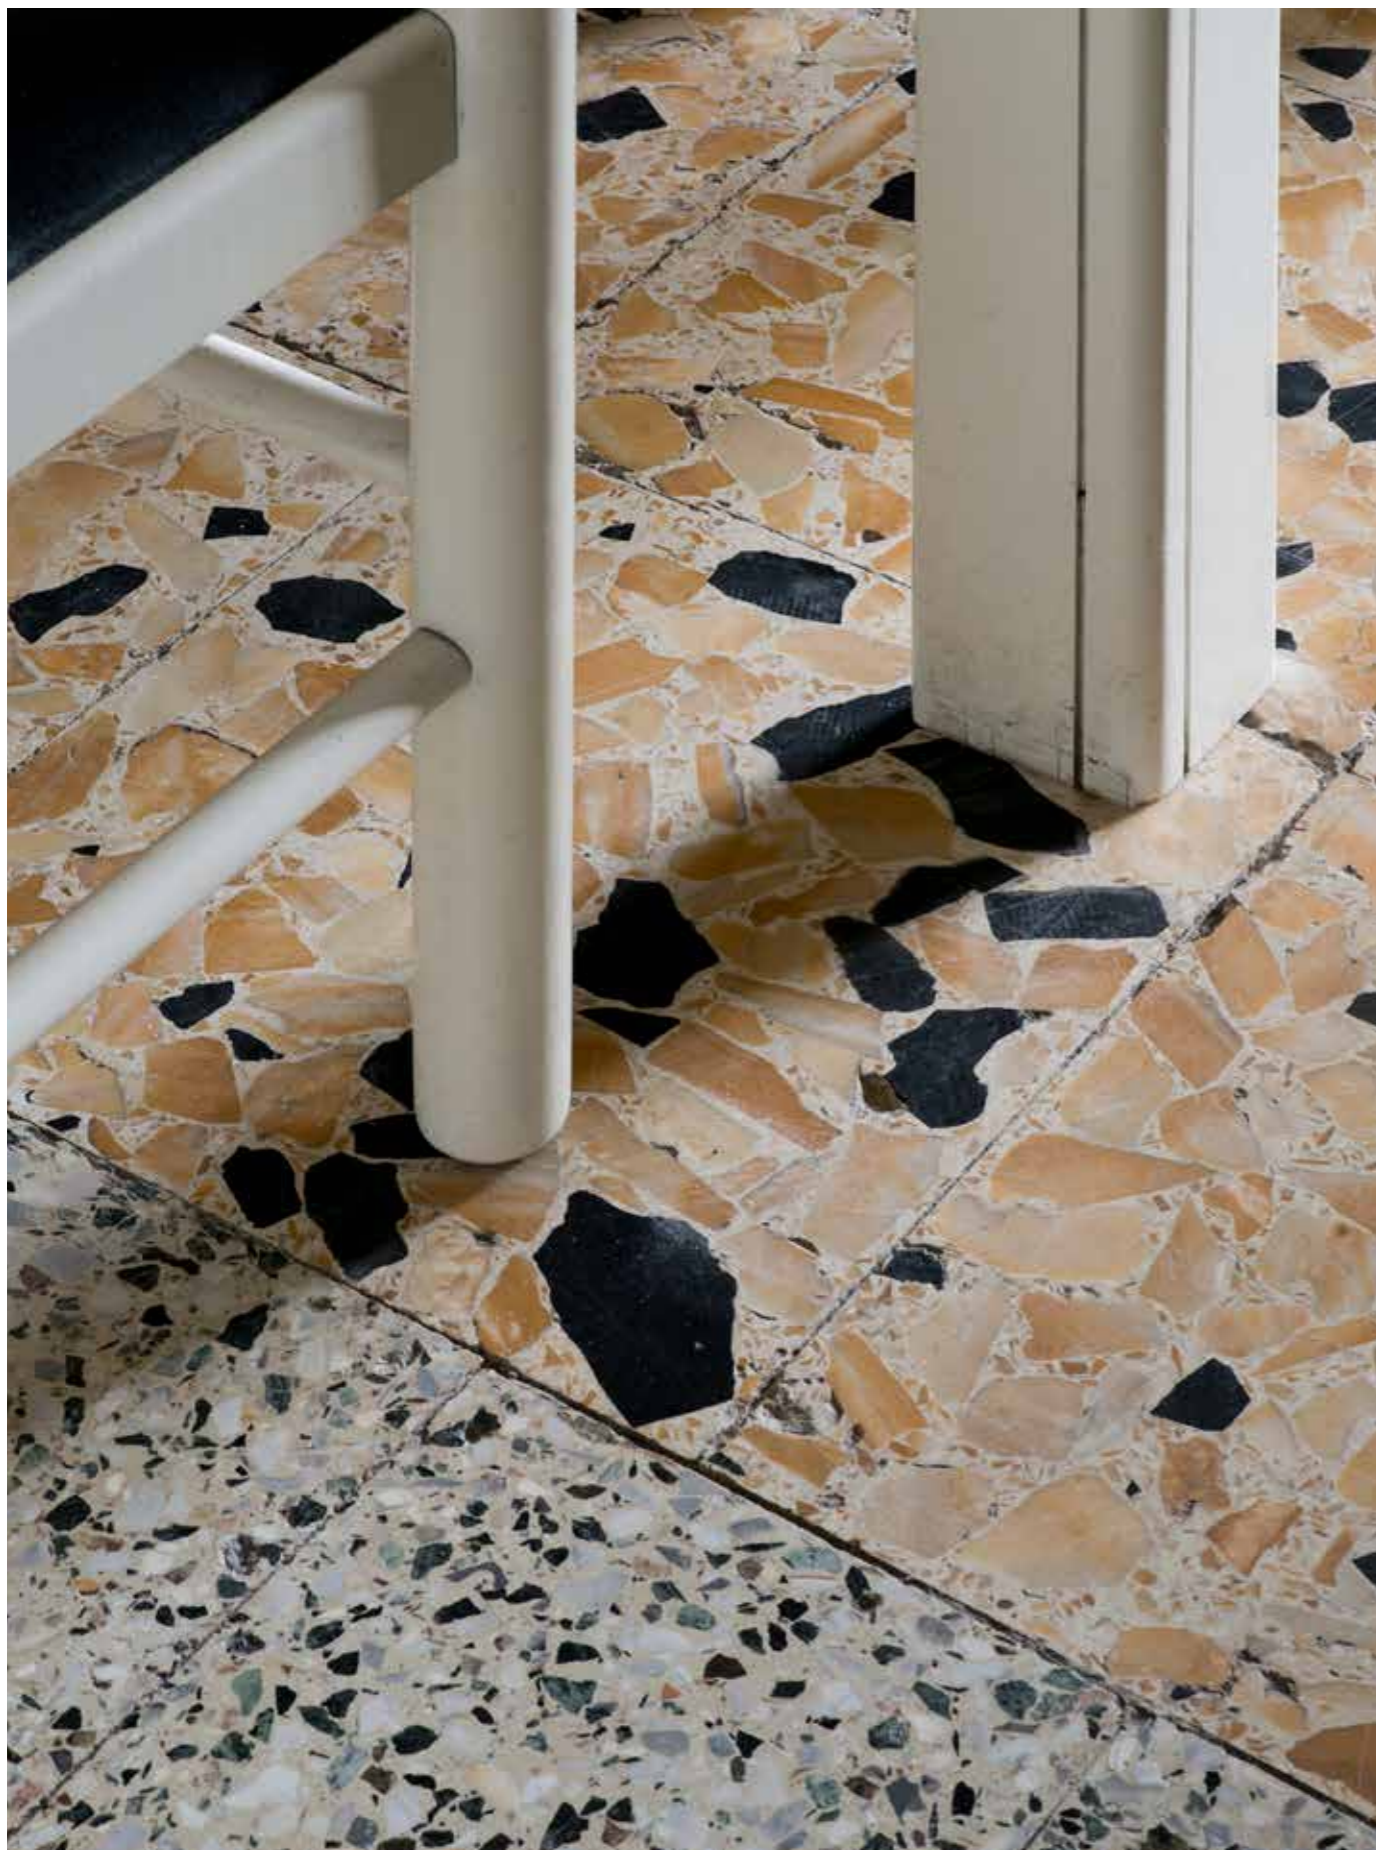

Familiar

Design
Roberto Cicchinè

ITA Familiar è un progetto che nasce dal desiderio di confrontarsi con il mondo delle “graniglie”. Il grande rispetto che la filosofia Micro. ha verso le materie naturali ha portato a realizzare un prodotto che si distanzia volutamente dalla simulazione dell’originale. L’utilizzo di un filtro digitale dona alla superficie un sapore fortemente contemporaneo mantenendo vivo il ricordo del prodotto autentico. Le quattro tipologie di superfici realizzate con diverse granulometrie su 4 toni cromatici abbinabili ai 13 colori del progetto Micro. permettono un utilizzo versatile del prodotto, dal rimando elegante e più classico del monotinta sino alla giocosità della proposta mix.

ENG Familiar is a project born from the desire to deal with the world of “grits”. The great respect that Micro. philosophy has towards natural materials has led to the realization of a product that deliberately distances itself from the imitation of the original. The use of a digital filter gives the surface a highly contemporary flavor while keeping alive the memory of the authentic product. The four types of surfaces are realized with different granulometries on 4 chromatic tones which can be combined with the 13 colors of the Micro. project, allowing a versatile use of the product, from the elegant and more classic evenness of the plain color up to the playfulness of the mix proposal.