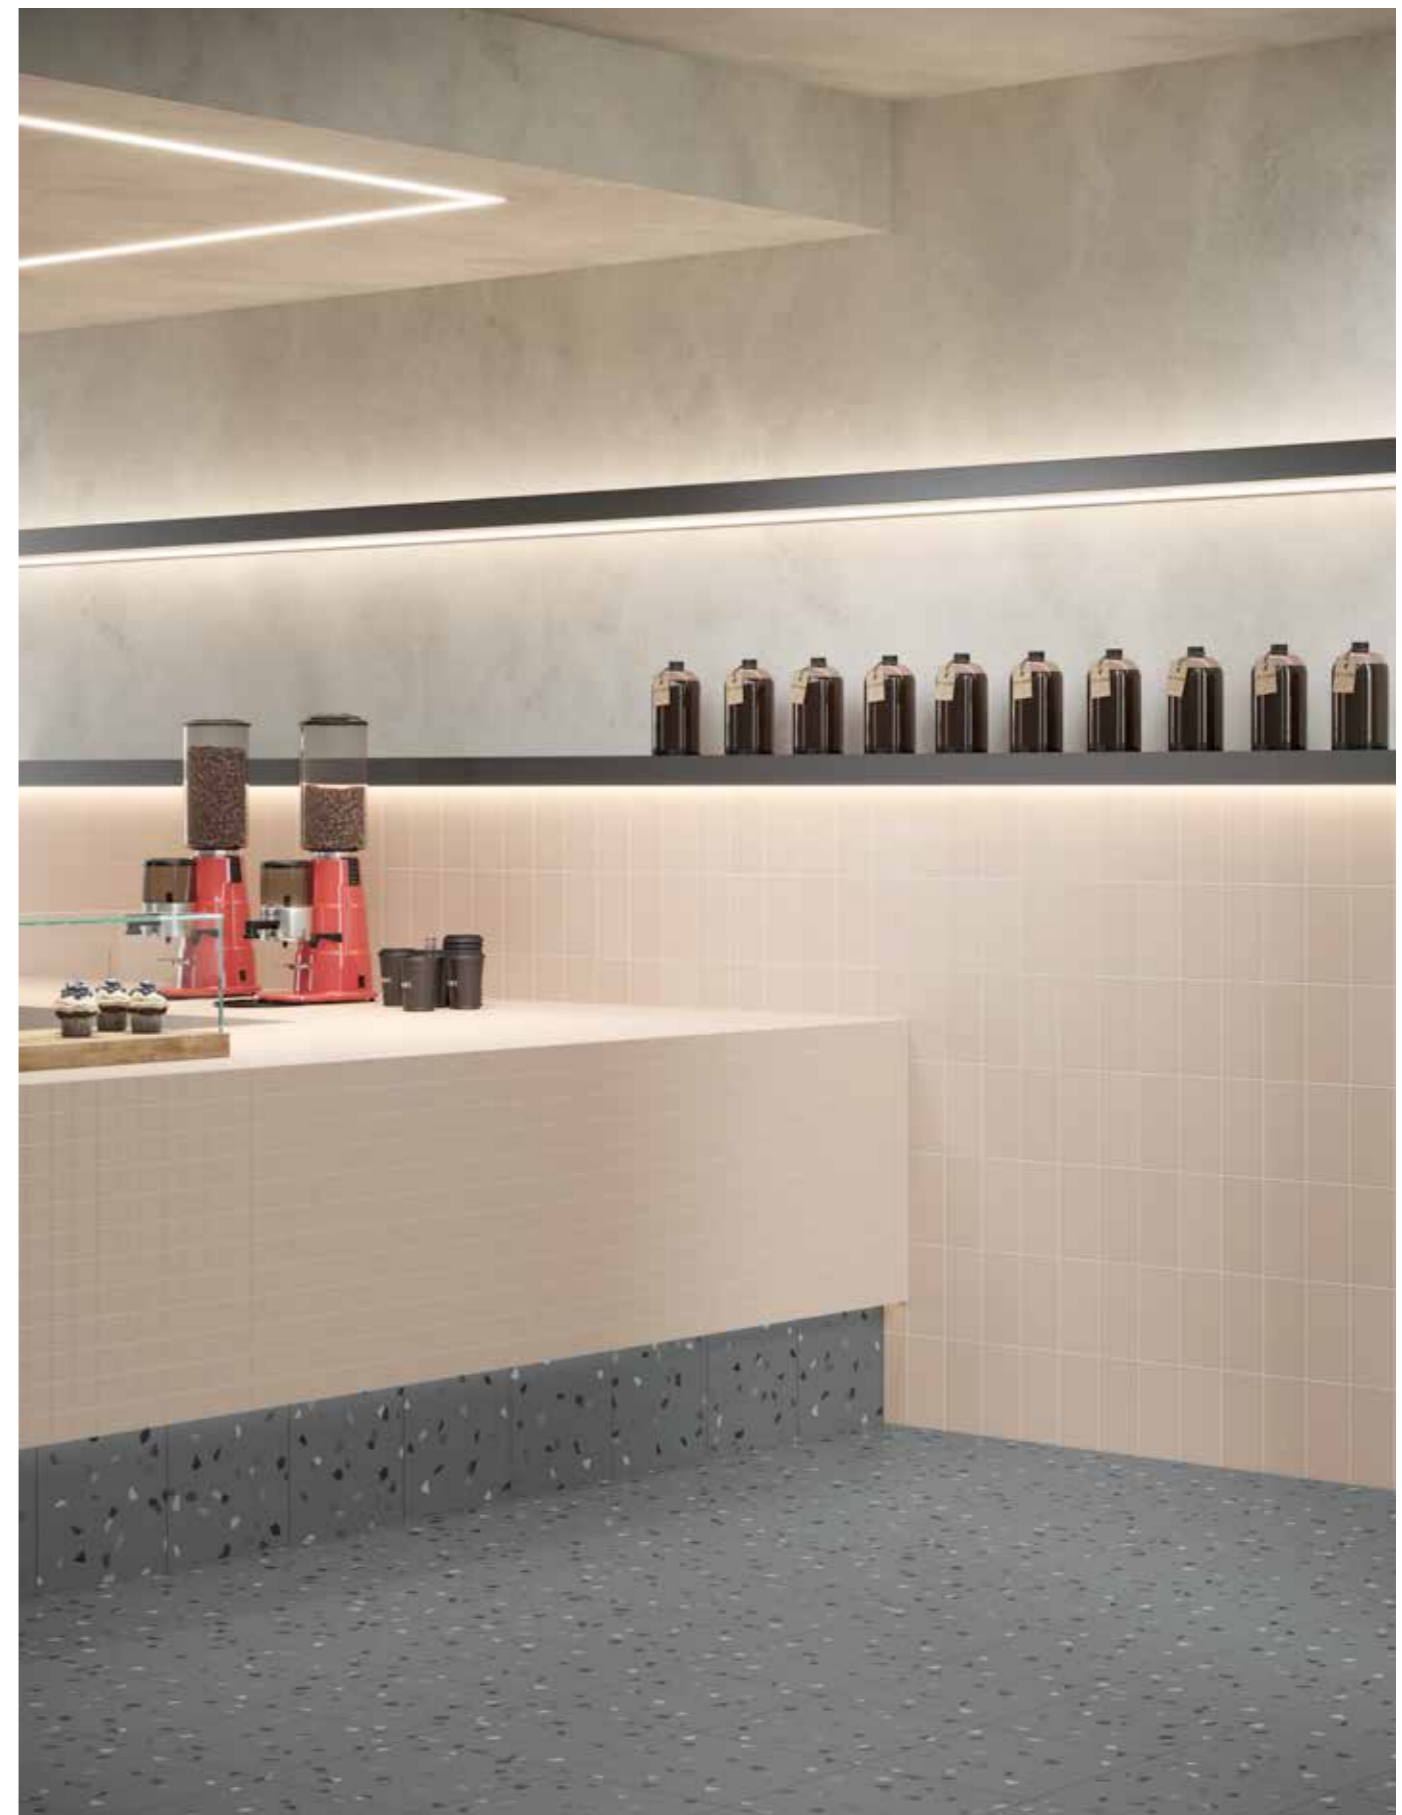

Micro. Familiar
Graphite Large
Colors. Dust/Mud/Graphite/Coffee/Black

Microtiles
Blends Terracotta 5x5
Grid x4 Terracotta 10x20