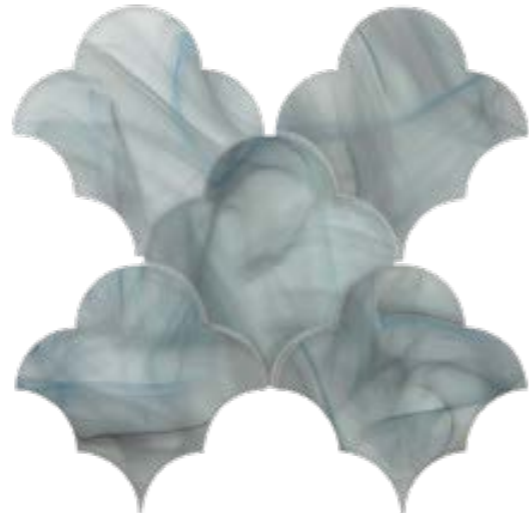

BLUE ATLAS
Code: CLA-12BL

Thickness 8 mm,
sheet size: 224x231 mm
Material: Glass