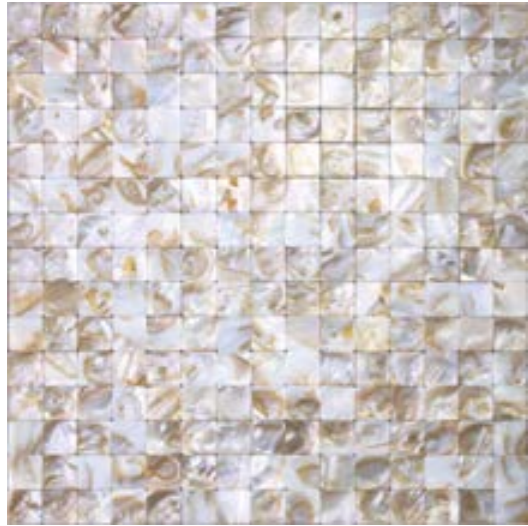

A walk along the beach and inspiration will transform any space with natural shells and perfectly hand-crafted mosaics in various sizes shapes and configurations. So organically beautiful...

Sheet size: 300x300 mm
Material: Natural Shell

CAPE ROYAL
Code: SMA-012

Sheet size: 300x300 mm
Material: Natural Shell

SOUTH BEACH
Code: SME-006

Sheet size: 305x305 mm
Material: Natural Shell

COCOA BEACH
Code: SMA-001

Sheet size: 300x300 mm
Material: Natural Shell

SEAGATE
Code: SMA-009

Sheet size: 305x305 mm
Material: Natural Shell

KEY WEST
Code: SMA-002

Sheet size: 305x305 mm
Material: Natural Shell

NAPLES
Code: SMA-003

Sheet size: 305x305 mm
Material: Natural Shell

POMPANO
Code: SME-001B

Sheet size: 300x300 mm
Material: Natural Shell

DEL RAY
Code: SME-001A

Sheet size: 287x300 mm
Material: Natural Shell

DAYTONA BEACH
Code: SMA-004

Sheet size: 269x285 mm
Material: Natural Shell