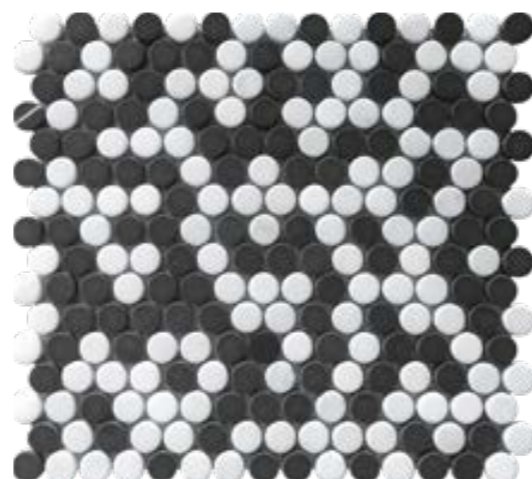

Sheet size: 305x305 mm
Material: Eastern Black / Eastern White
Surface: Polished

ARISTOCRAT
Code: TX-B30P

Sheet size: 279x279 mm
Material: Eastern Black / Eastern White
Surface: Honed

BOWTIE
Code: TX-B29H

Sheet size: 287x312 mm
Material: Eastern Black
Surface: Tumbled

NERO PENNY
Code: TX-P08T

Sheet size: 287x312 mm
Material: Eastern Black / Eastern White
Surface: Tumbled

BIANCO-NERO PENNY
Code: TX-P09T

Sheet size: 254x254 mm
Material: Eastern Black
Surface: Honed

10" NERO HEX HONED
Code: TX-G16H

Sheet size: 300x300 mm
Material: Eastern Black
Surface: Honed

2" NERO HEX HONED
Code: TX-G15H

Variation in color, shade, finish, hardness, strength and slip resistance is inherent in Natural stone products. White marbles contain naturally occurring deposits of iron which may lead to discoloration of marble and turning it yellow-rust or gray if used in wet areas. These are natural characteristics of the stone and that is why it cannot be considered as a defect in the product. MIR Mosaic is in no way responsible for discoloration of the natural stones.