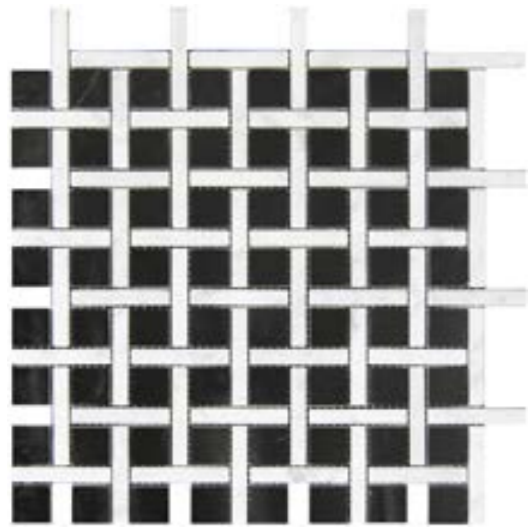

Sheet size: 287x312 mm
Material: Eastern Black
Surface: Tumbled

NERO PENNY
Code: TX-P08T

Sheet size: 287x312 mm
Material: Eastern Black / Eastern White
Surface: Tumbled

BIANCO-NERO PENNY
Code: TX-P09T

Sheet size: 254x254 mm
Material: Eastern Black
Surface: Honed

10" NERO HEX HONED
Code: TX-G16H

Sheet size: 300x300 mm
Material: Eastern Black
Surface: Honed

2" NERO HEX HONED
Code: TX-G15H

Variation in color, shade, finish, hardness, strength and slip resistance is inherent in Natural stone products. White marbles contain naturally occurring deposits of iron which may lead to discoloration of marble and turning it yellow-rust or gray if used in wet areas. These are natural characteristics of the stone and that is why it cannot be considered as a defect in the product. MIR Mosaic is in no way responsible for discoloration of the natural stones.

MALAGA NERO
Code: TX-B01P (KB-B01)

Sheet size: 305x305 mm
Material: Eastern Black / Eastern White
Surface: Polished

NERO SQUARE POLISHED
Code: TX-S09P (M009-20P)

Sheet size: 305x305 mm
Material: Eastern Black Polished

NERO SQUARE TUMBLED
Code: TX-S09T (M009-20T)

Sheet size: 305x305 mm
Material: Eastern Black Tumbled

Photo features TX-B01P, MTX-2P

6" NERO BIANCO HEX POLISHED
Code: TX-G17P

Sheet size: 285x340 mm
Material: Nero Marquina / Thassos
Surface: Polished