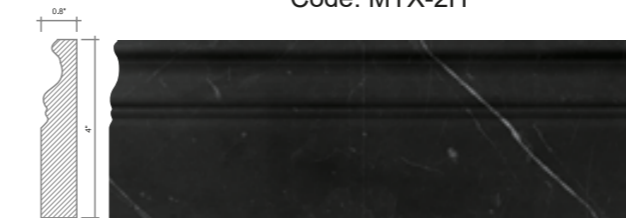

NERO 3x6 HONED
Code: FTX-36H

Size: 75x150 mm
Material: Eastern Black Honed

NERO PENCIL POLISHED
Code: MTX-1P

NERO PENCIL HONED
Code: MTX-1H

NERO CHAIR RAIL POLISHED
Code: MTX-2P

NERO CHAIR RAIL HONED
Code: MTX-2H

NERO BASE POLISHED
Code: MTX-3P

Size: 100x20x305 mm, 50x25x305 mm, 50x25x305 mm, 15x18x305 mm, 15x18x305 mm, 15x18x305 mm
Material: Eastern Black

NERO METRO PENCIL POLISHED
Code: MTX-4P

NERO METRO PENCIL HONED
Code: MTX-4H