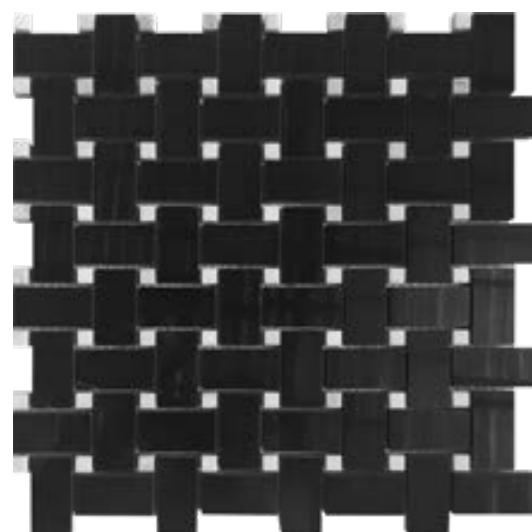

Sheet size: 305x305 mm
Material: Eastern Black / Eastern White
Surface: Polished

ARISTOCRAT
Code: TX-B30P

Sheet size: 279x279 mm
Material: Eastern Black / Eastern White
Surface: Honed

BOWTIE
Code: TX-B29H

Sheet size: 287x312 mm
Material: Eastern Black
Surface: Tumbled

NERO PENNY
Code: TX-P08T

Sheet size: 287x312 mm
Material: Eastern Black / Eastern White
Surface: Tumbled

BIANCO-NERO PENNY
Code: TX-P09T

Sheet size: 254x254 mm
Material: Eastern Black
Surface: Honed

10" NERO HEX HONED
Code: TX-G16H

Sheet size: 300x300 mm
Material: Eastern Black
Surface: Honed

2" NERO HEX HONED
Code: TX-G15H

Variation in color, shade, finish, hardness, strength and slip resistance is inherent in Natural stone products. White marbles contain naturally occurring deposits of iron which may lead to discoloration of marble and turning it yellow-rust or gray if used in wet areas. These are natural characteristics of the stone and that is why it cannot be considered as a defect in the product. MIR Mosaic is in no way responsible for discoloration of the natural stones.

MALAGA NERO
Code: TX-B01P (KB-B01)

Sheet size: 305x305 mm
Material: Eastern Black / Eastern White
Surface: Polished

NERO SQUARE POLISHED
Code: TX-S09P (M009-20P)

Sheet size: 305x305 mm
Material: Eastern Black Polished