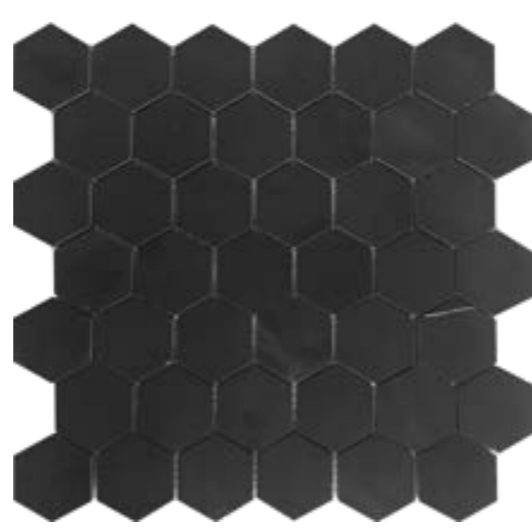

Sheet size: 305x305 mm
Material: Eastern Black / Eastern White
Surface: Polished

ARISTOCRAT
Code: TX-B30P

Sheet size: 279x279 mm
Material: Eastern Black / Eastern White
Surface: Honed

BOWTIE
Code: TX-B29H

Sheet size: 287x312 mm
Material: Eastern Black
Surface: Tumbled

NERO PENNY
Code: TX-P08T

Sheet size: 287x312 mm
Material: Eastern Black / Eastern White
Surface: Tumbled

BIANCO-NERO PENNY
Code: TX-P09T

Sheet size: 254x254 mm
Material: Eastern Black
Surface: Honed

10" NERO HEX HONED
Code: TX-G16H

Sheet size: 300x300 mm
Material: Eastern Black
Surface: Honed

2" NERO HEX HONED
Code: TX-G15H

Variation in color, shade, finish, hardness, strength and slip resistance is inherent in Natural stone products. White marbles contain naturally occurring deposits of iron which may lead to discoloration of marble and turning it yellow-rust or gray if used in wet areas. These are natural characteristics of the stone and that is why it cannot be considered as a defect in the product. MIR Mosaic is in no way responsible for discoloration of the natural stones.

MALAGA NERO
Code: TX-B01P (KB-B01)

Sheet size: 305x305 mm
Material: Eastern Black / Eastern White
Surface: Polished

NERO SQUARE POLISHED
Code: TX-S09P (M009-20P)

Sheet size: 305x305 mm
Material: Eastern Black Polished