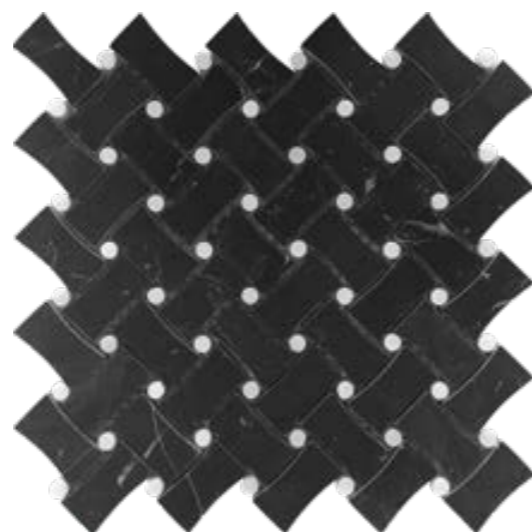

Sheet size: 305x305 mm
Material: Eastern Black / Eastern White
Surface: Polished

ARISTOCRAT
Code: TX-B30P

Sheet size: 279x279 mm
Material: Eastern Black / Eastern White
Surface: Honed

BOWTIE
Code: TX-B29H

Sheet size: 287x312 mm
Material: Eastern Black
Surface: Tumbled

NERO PENNY
Code: TX-P08T

Sheet size: 287x312 mm
Material: Eastern Black / Eastern White
Surface: Tumbled

BIANCO-NERO PENNY
Code: TX-P09T

Sheet size: 254x254 mm
Material: Eastern Black
Surface: Honed

10" NERO HEX HONED
Code: TX-G16H

Sheet size: 300x300 mm
Material: Eastern Black
Surface: Honed

2" NERO HEX HONED
Code: TX-G15H

Variation in color, shade, finish, hardness, strength and slip resistance is inherent in Natural stone products. White marbles contain naturally occurring deposits of iron which may lead to discoloration of marble and turning it yellow-rust or gray if used in wet areas. These are natural characteristics of the stone and that is why it cannot be considered as a defect in the product. MIR Mosaic is in no way responsible for discoloration of the natural stones.

NERO SQUARE TUMBLED
Code: TX-S09T (M009-20T)

Sheet size: 305x305 mm
Material: Eastern Black Tumbled

Photo features TX-B01P, MTX-2P

6" NERO BIANCO HEX POLISHED
Code: TX-G17P

Sheet size: 285x340 mm
Material: Nero Marquina / Thassos
Surface: Polished