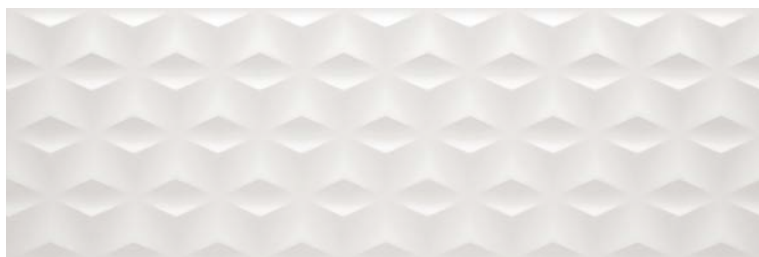

Form

Geometric textures in white matt recall the crisp planes of folded paper with a flat option to provide contrast

Textured glazed matt ceramic

Diamanté
CS1058-9030 • 877 x 291 x 12mm
20kg per m²