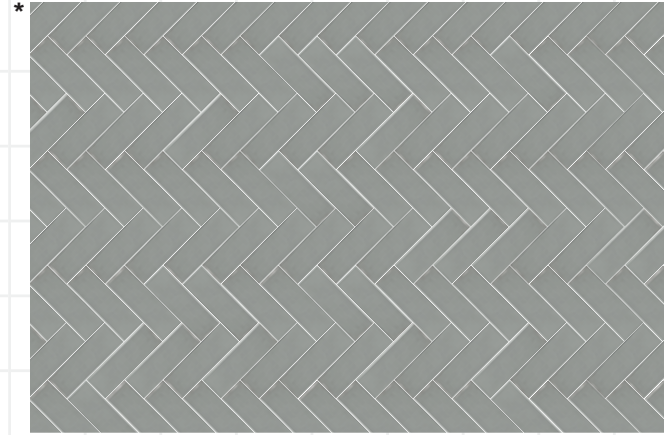

spina di pesce
fishbone

MAM1545A