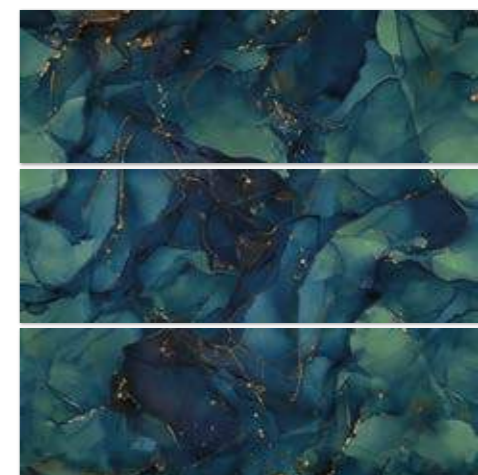

UNIVERSAL GLAS PANEL NAVY 25x75x3
UNIVERSAL GLASS PANEL NAVY 25x75x3