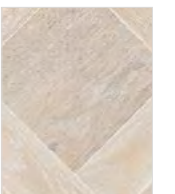

WISTMAN OAK collection