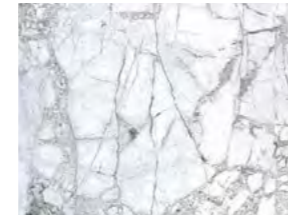

SUPREME WHITE/100X180/P — SUPREME WHITE NT/75,5X151/C/R

Supreme

SUPREME is a collection that unites stylish elegance with a strong design appeal. Inspired by select pieces of Invisible Blue marble, its bluish-grey surface veining contrasts with the white background, lending each of the tiles a personality more synonymous with a work of art. Its Natural finish has been enriched through the incorporation of additional effects to the veined pattern, with end results that surpass those of the real marble. Available in 4D TECH, in both a Premium Polished and Shaped finish, in 180x100cm and 100x100cm formats. Also available in a Polished or Natural finish in a 60x120cm or 75.5x151cm format, and in 33.3x100cm wall tiles in a Natural finish. SUPREME is perfect for creating settings conceived to make a unique, highly original impact, elevating the concept of deluxe sophistication to new levels.

4
TECH
8 mm
THICKNESS

Supreme — Porcelain

Colors

White

Finishes

Premium polished (P)

Shaped (SP)

Colors