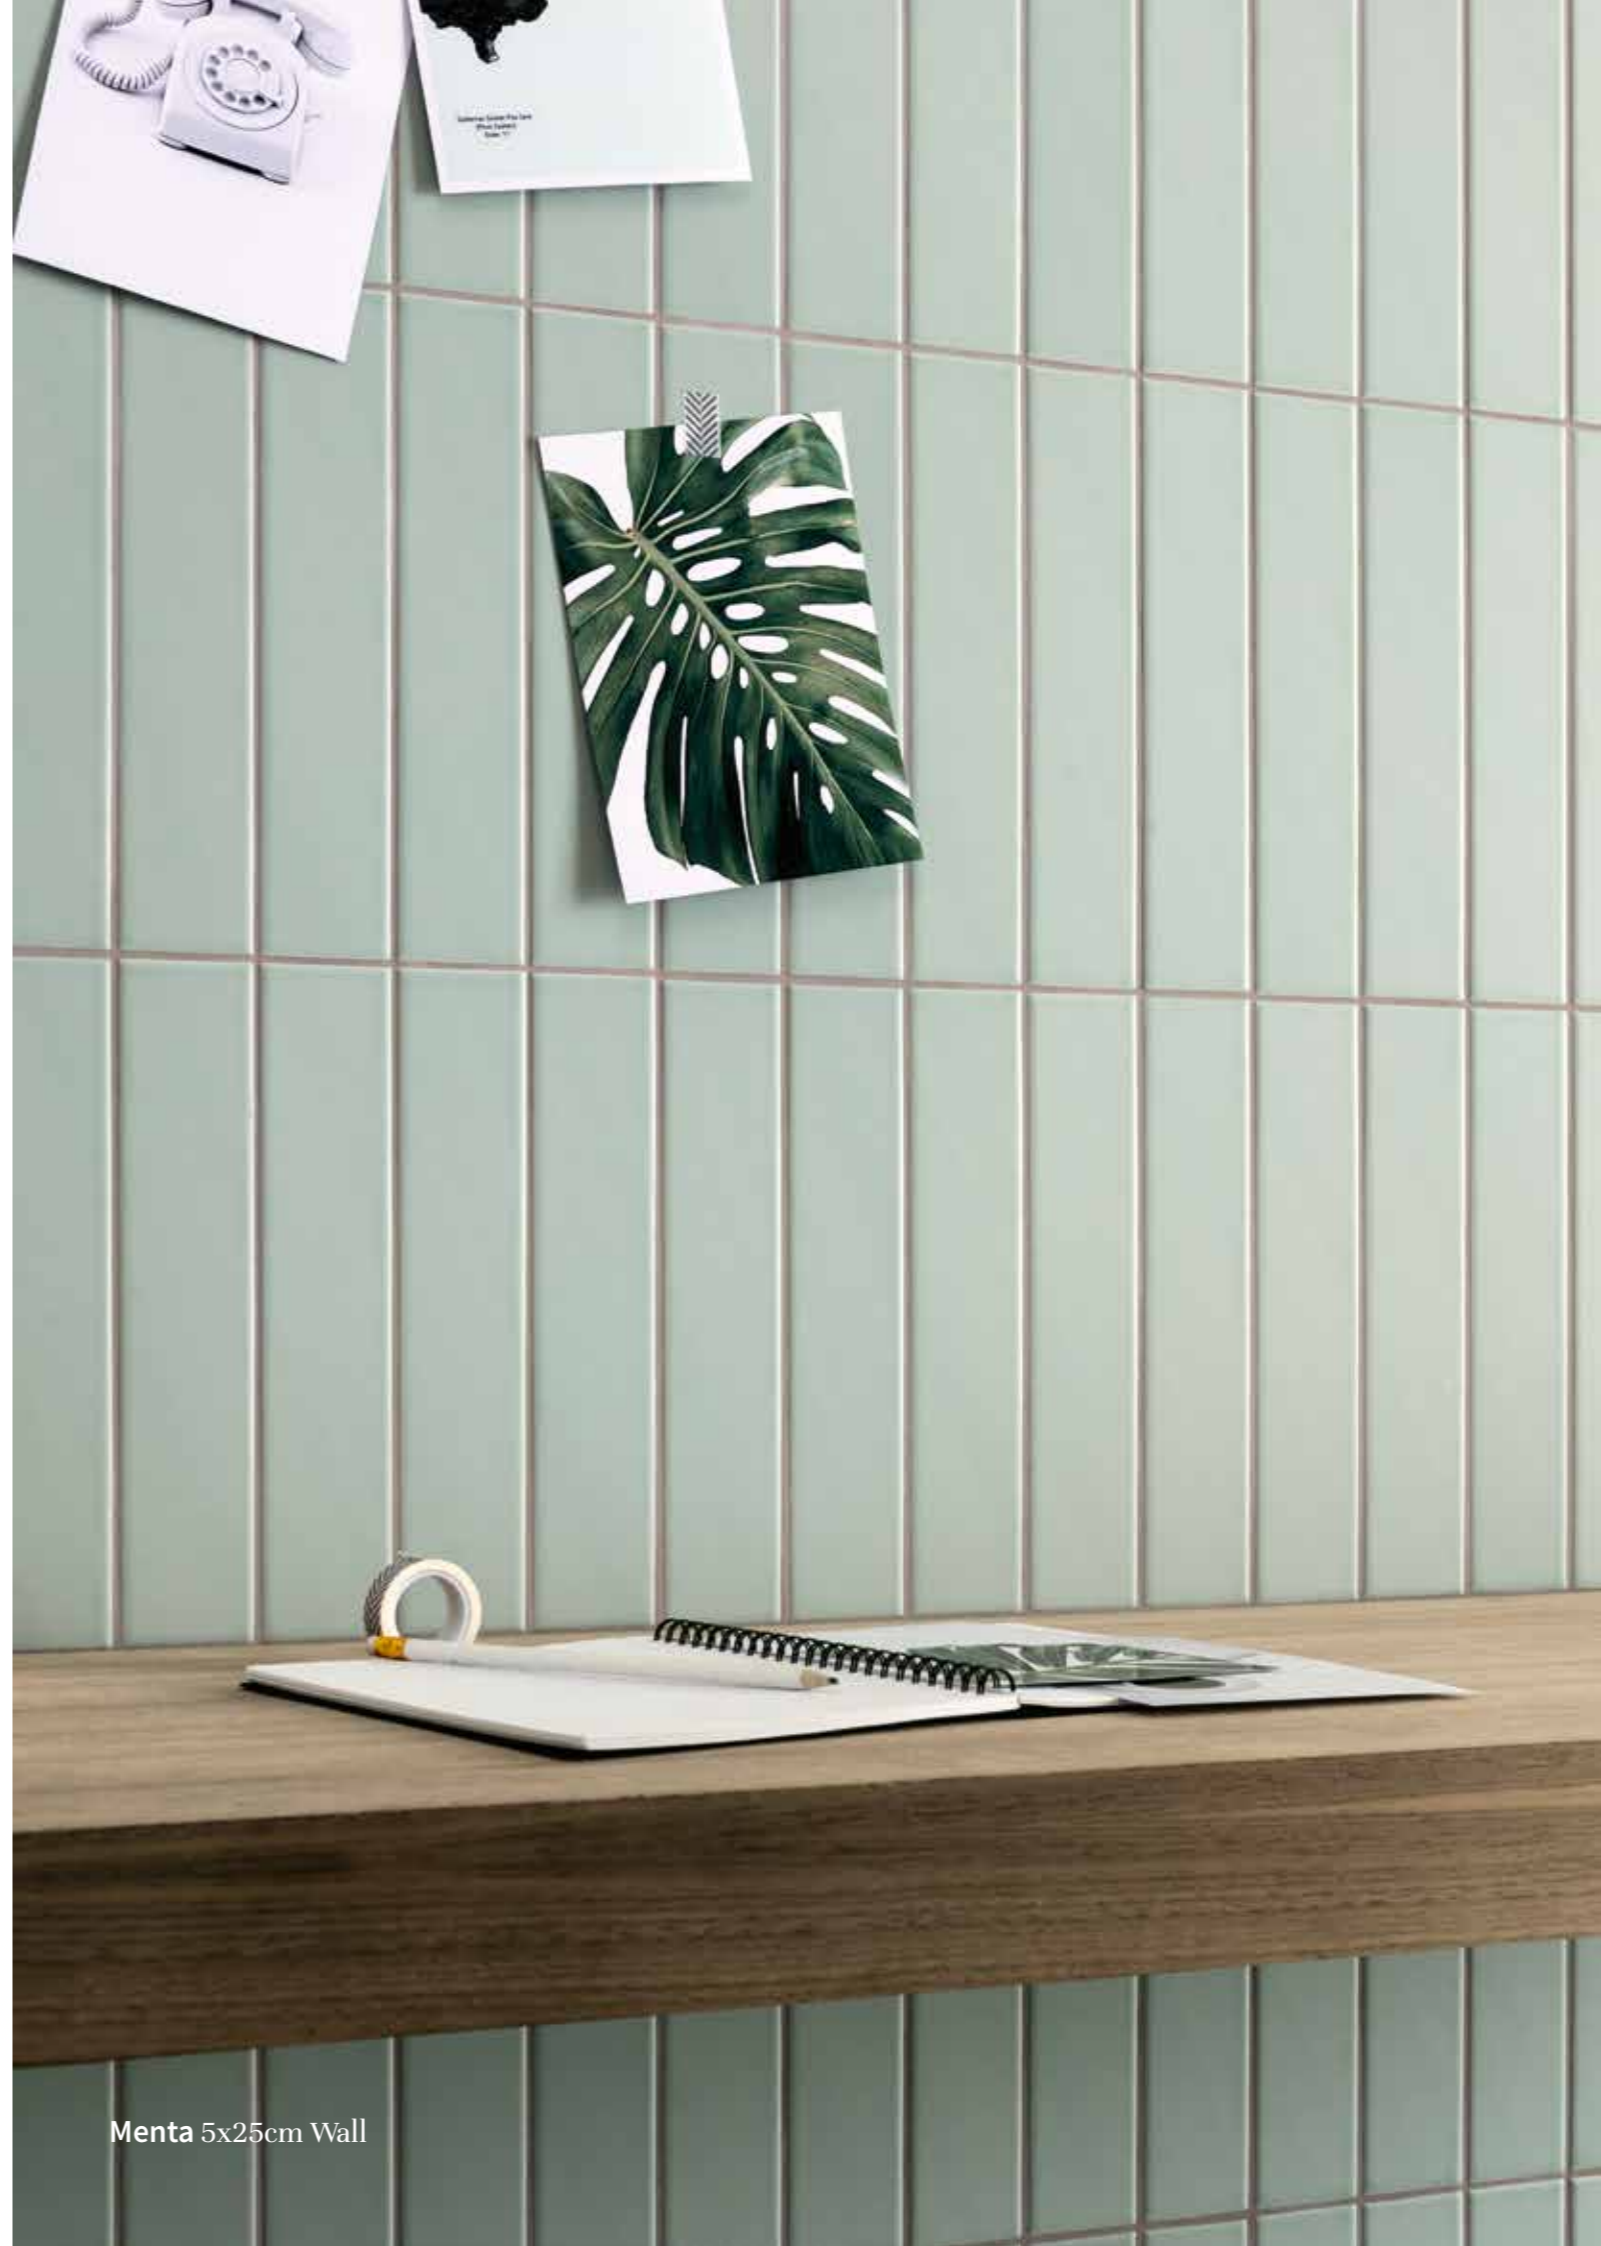

± 8mm

matt

Beige/ Terracotta 5x25cm Wall

Menta

Verde

Grigio

Blu

Menta 5x25cm Wall