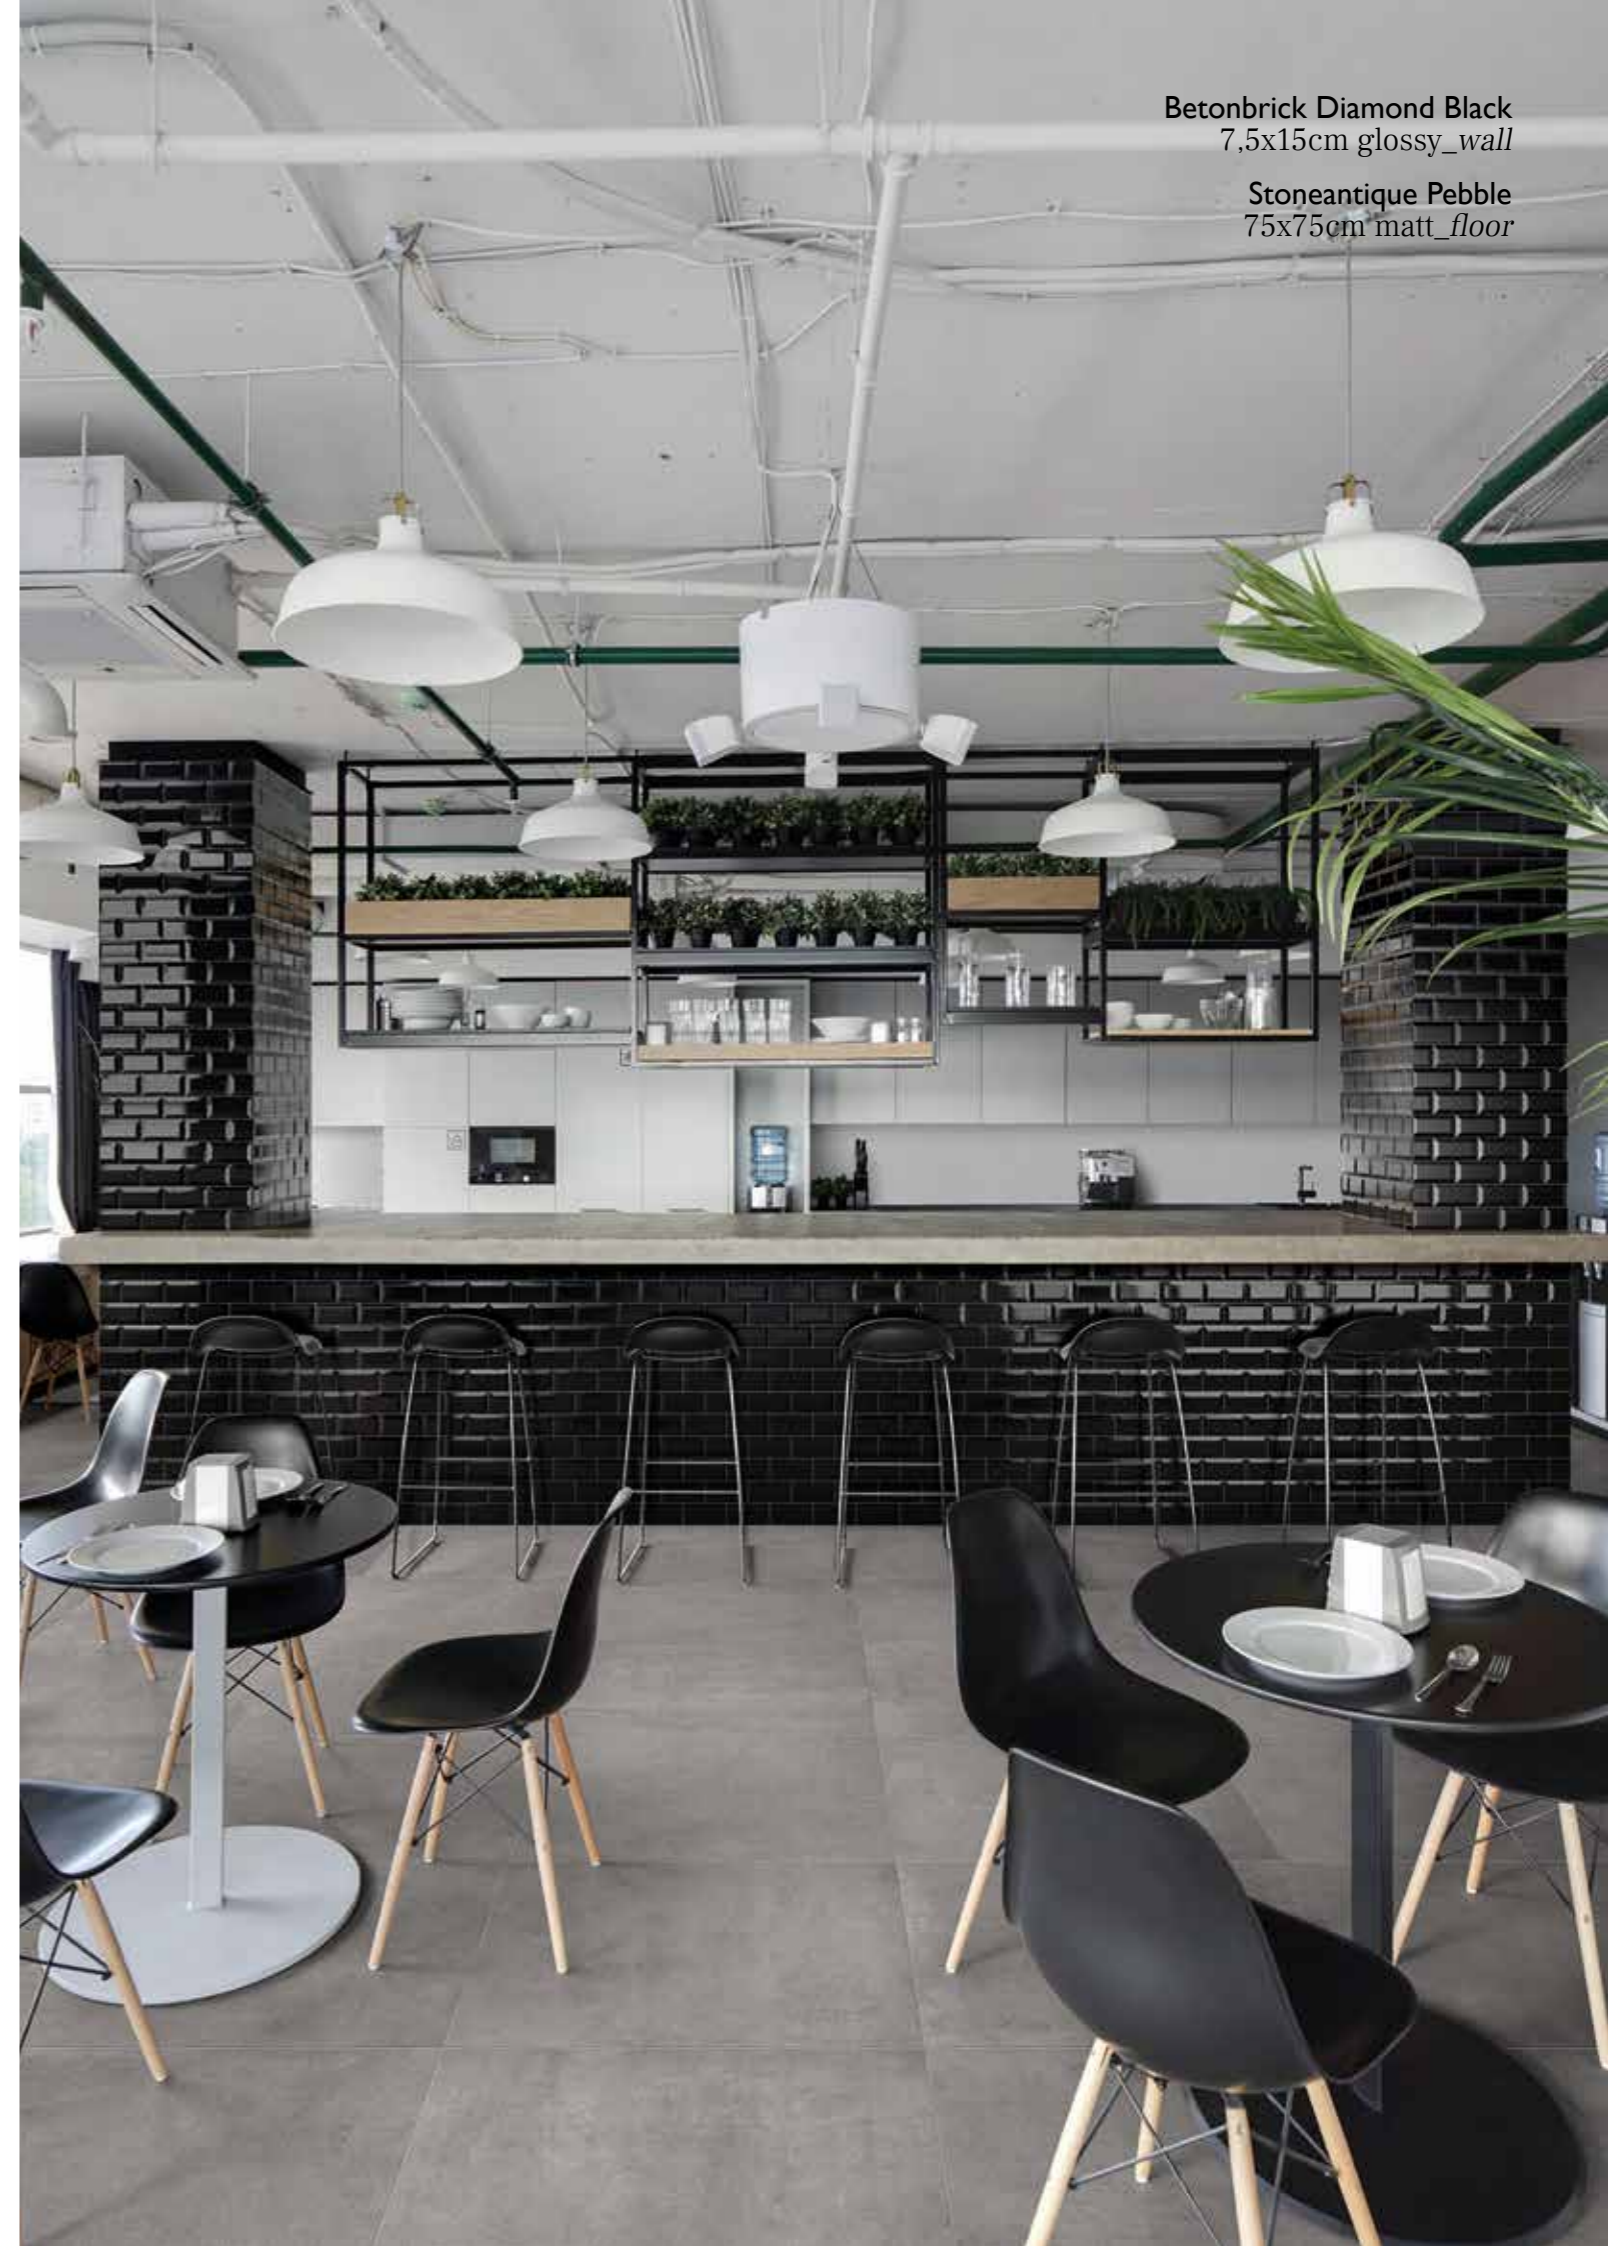

Betonbrick Diamond Black
7,5x15cm glossy_wall

Stoneantique Pebble
75x75cm matt_floor