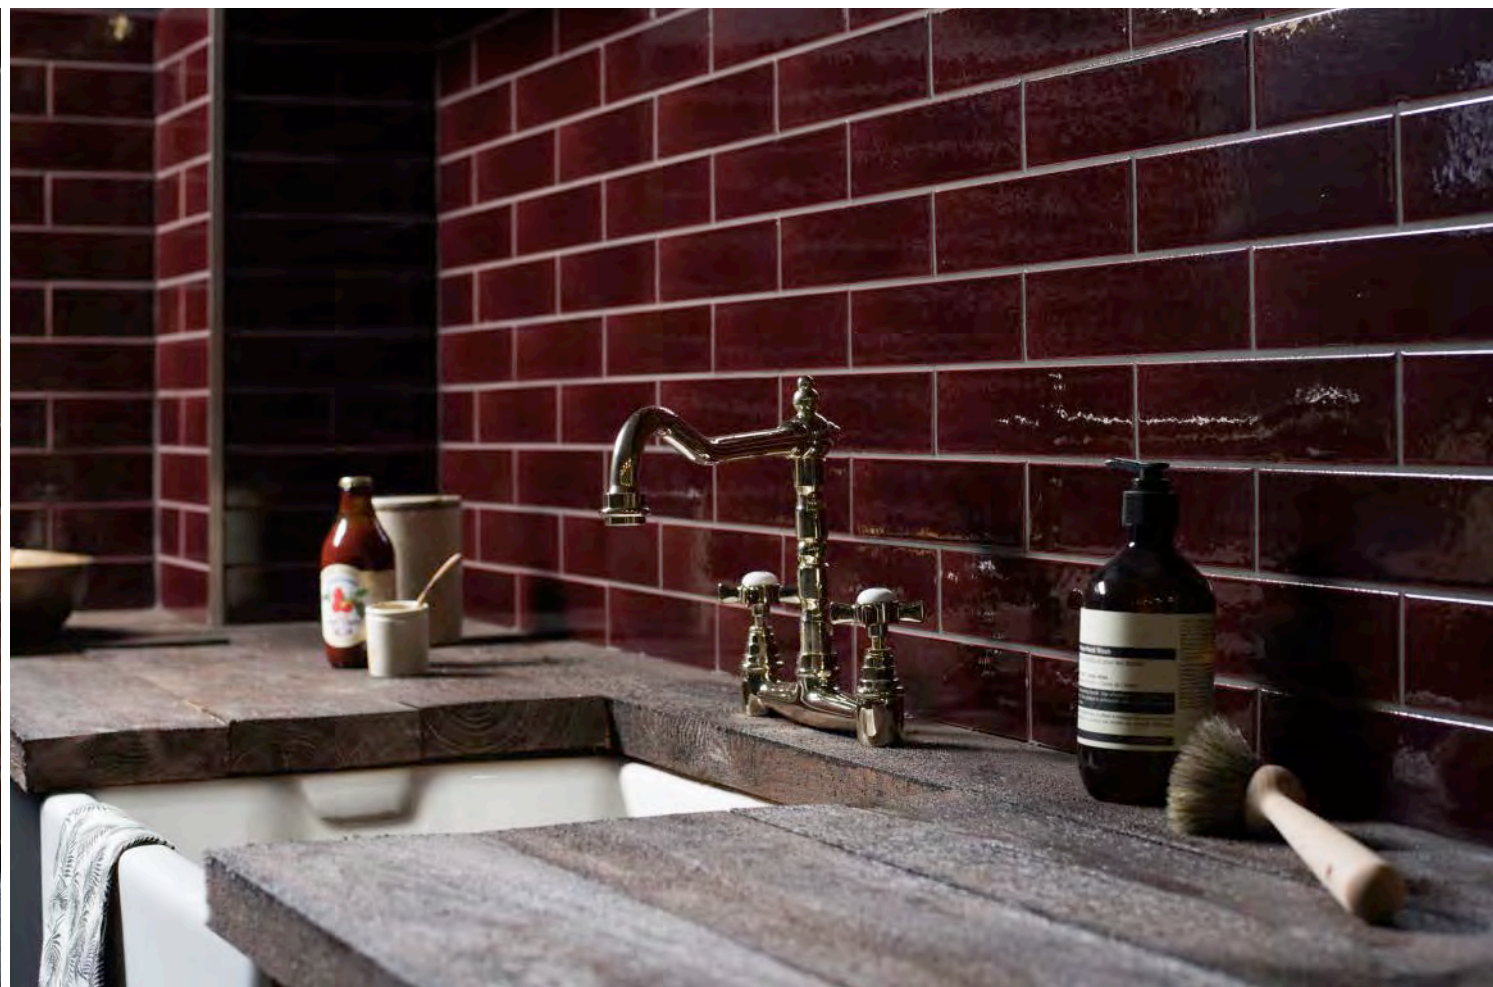

Suitability and special notes: See page 120 for key to symbols

BRICK TILES 240 x 60 x 12mm (2 3/4" x 9 7/16" x 1/2")

new

Spring  
W.ELPSP2406

Moor  
W.ELPMO2406

Quarry  
W.ELPQU2406

Tor  
W.ELPTO2406

Far left (top): Moor
 Far left (bottom): Quarry
 Above: Tor
 Left: Moor, Quarry,
 Tor and Spring detail
 Below left: Spring