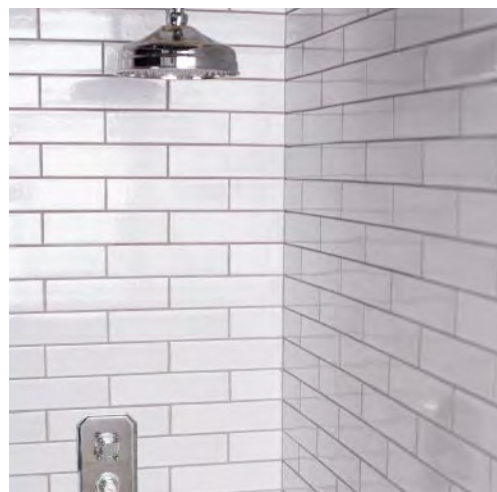

Shell Rustic 
WELOSHR2406

Smoke Smooth 
WELOSMS2406

Smoke Rustic 
WELOSMR2406

Suitability and special notes: See page 120 for key to symbols

Top left: Shell Smooth
Top right: Cloud Smooth
Far left: Shell Smooth, Frost Rustic
and Smoke Smooth detail
Left: Smoke Rustic
Below: Frost Smooth

Left: Sand Rustic

Right: Frost Smooth (walls), Frost Rustic (bath panel)

Below: Cloud Smooth

Bottom: Shell Smooth, Frost Rustic and Cloud Smooth detail

ORIGIN

Reference Section

All tiles are subject to crazing but some (indicated by the ☼ symbol) are more susceptible.