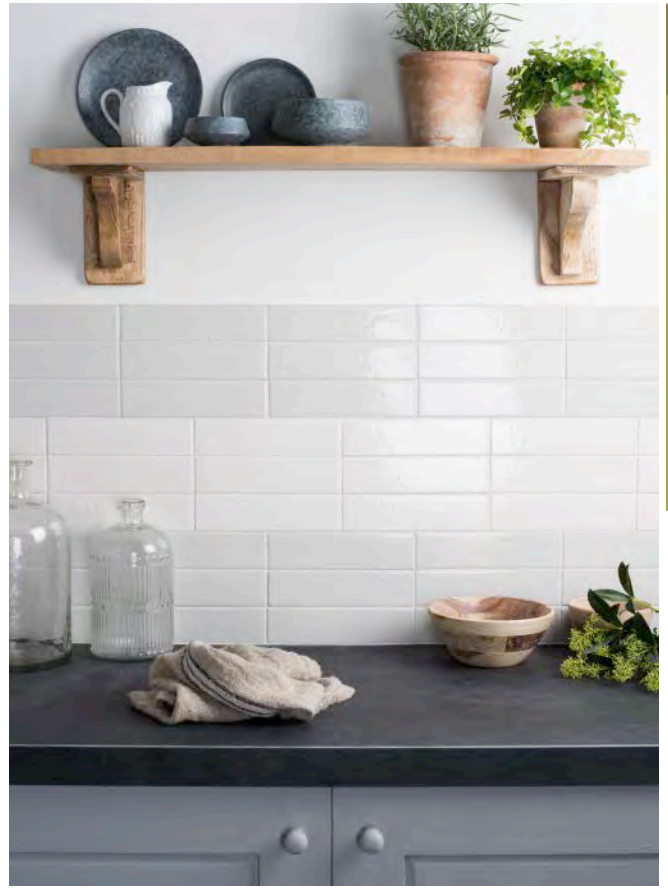

Suitability and special notes: See page 120 for key to symbols

ELEMENTS

Panorama

new

This beautiful range of glazed brick tiles is unique in many ways. The softness of the glaze recipes allow for the feel of the bisque to come through each layer, resulting in an artisanal speckled look. The shades are inspired by the striking colours of the English countryside, from the blues of the sea to the earthy greens and warm browns of English landscapes, with 14 shades to choose from.