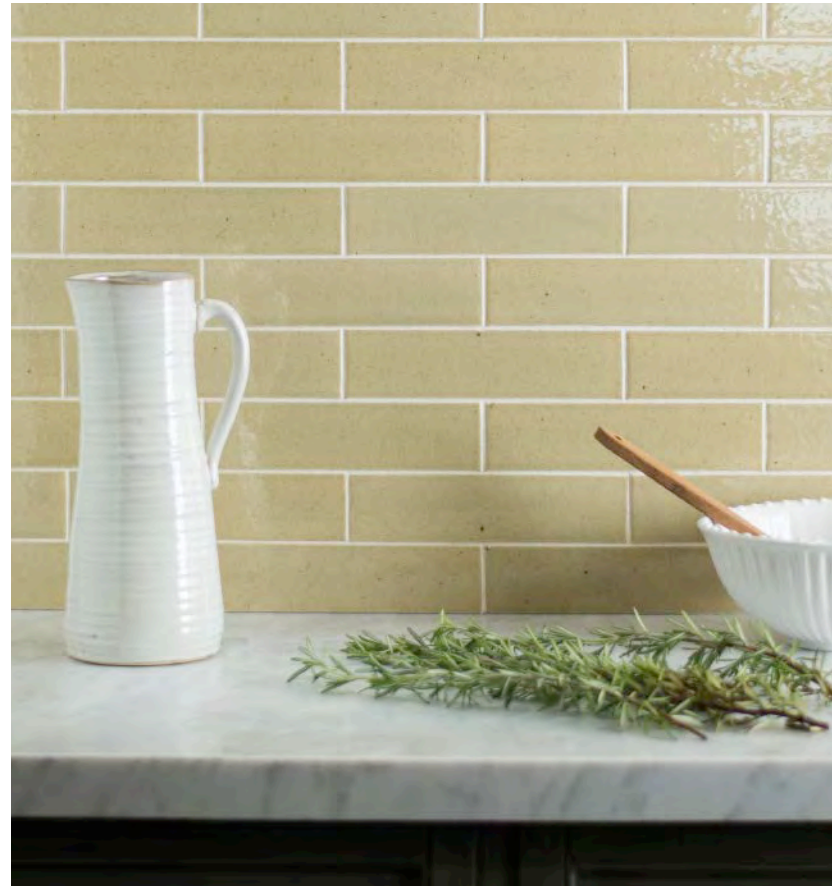

Suitability and special notes: See page 120 for key to symbols

ELEMENTS

Panorama

new

This beautiful range of glazed brick tiles is unique in many ways. The softness of the glaze recipes allow for the feel of the bisque to come through each layer, resulting in an artisanal speckled look. The shades are inspired by the striking colours of the English countryside, from the blues of the sea to the earthy greens and warm browns of English landscapes, with 14 shades to choose from.