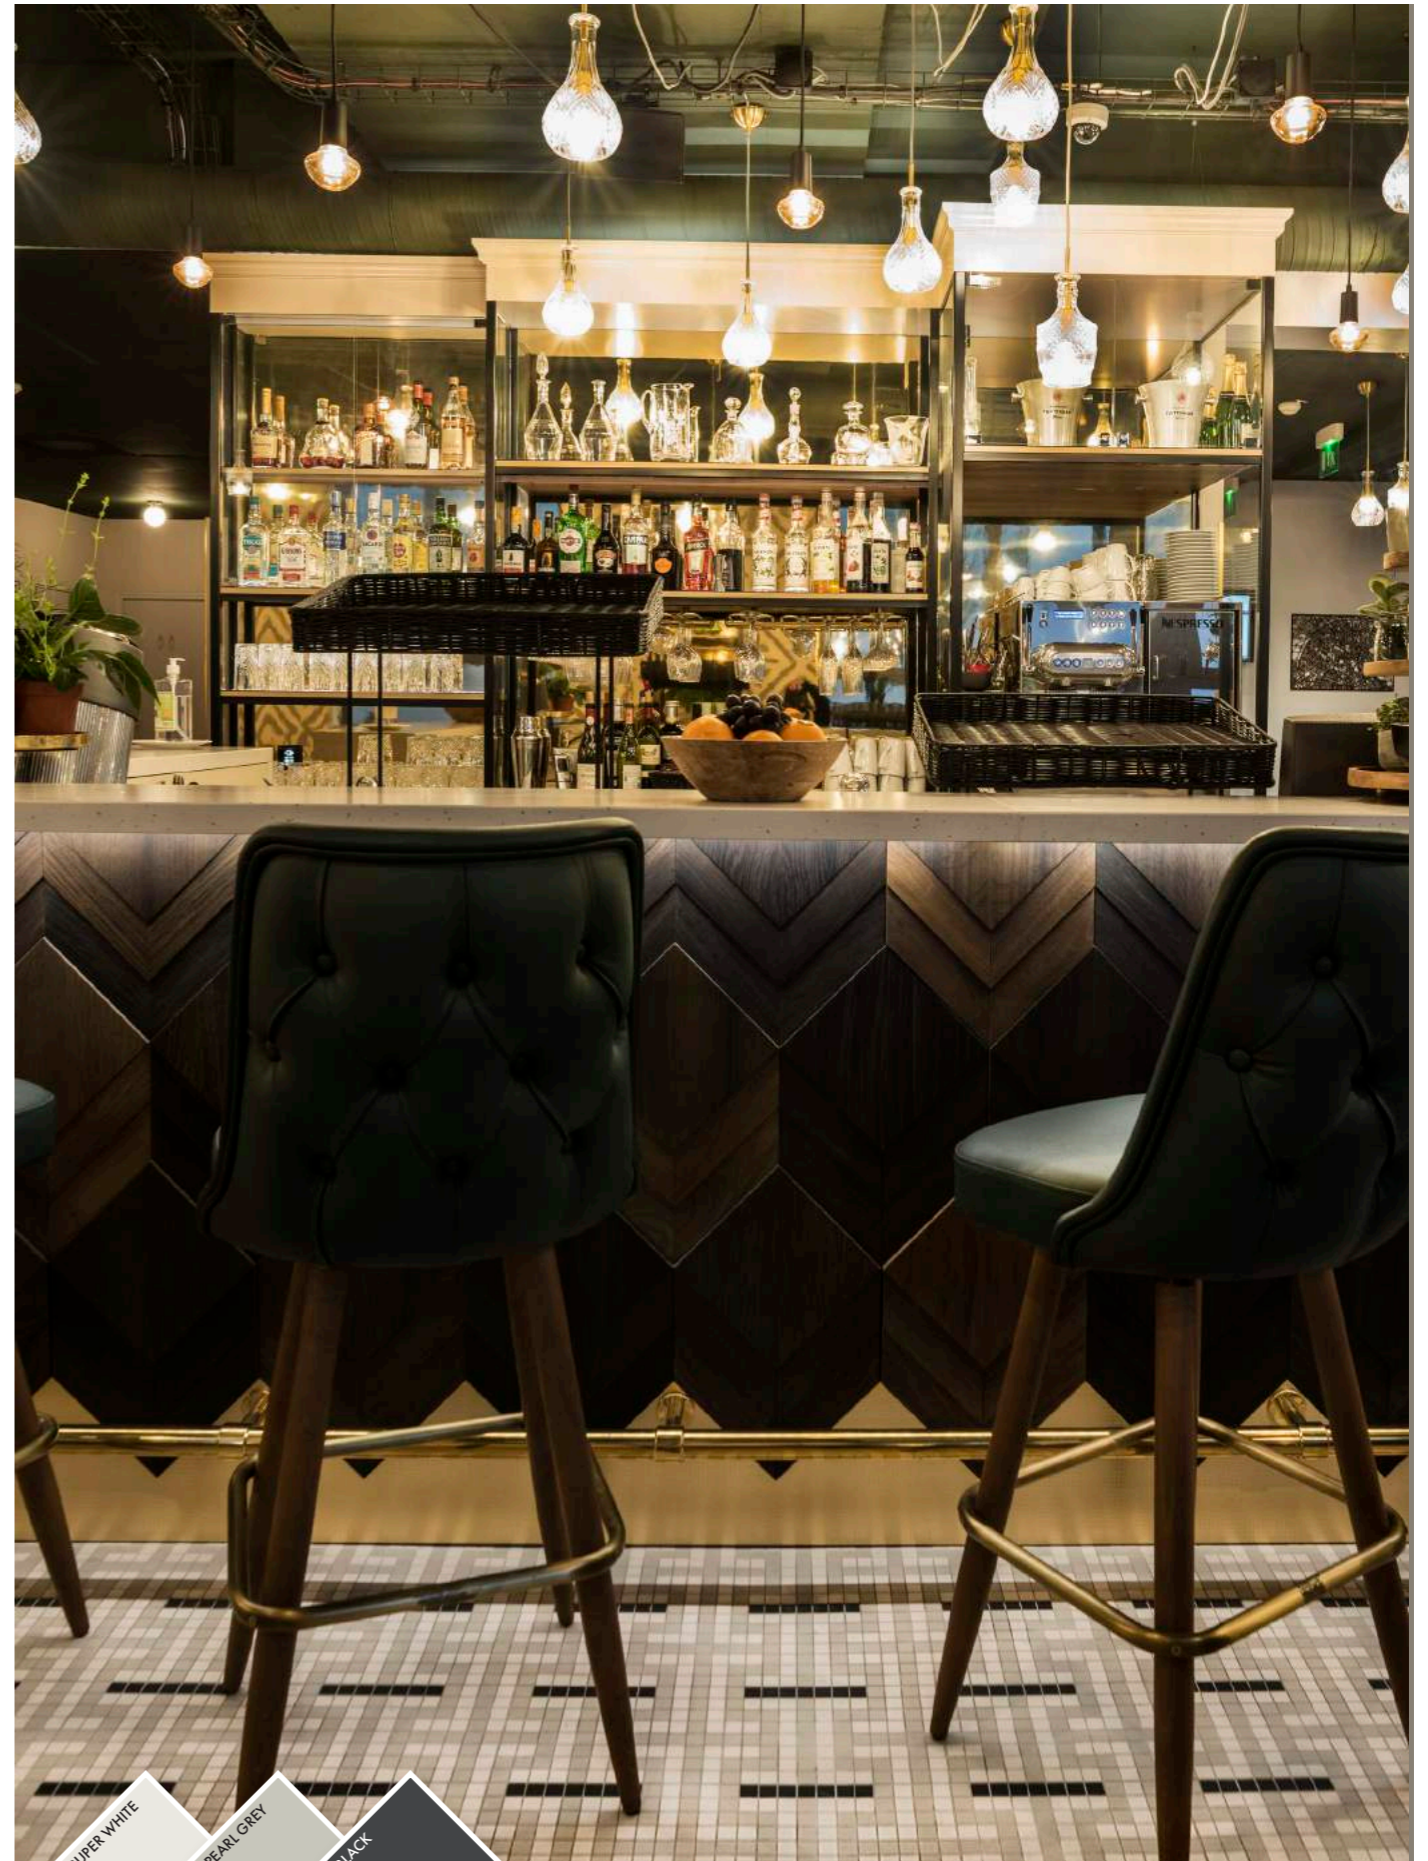

020CA04CF20 D002 004

20 x 20mm Mosaic design

3/4 x 3/4"

020CA04CF20 D003 001

Super White background
Black design

20 x 20mm Mosaic design

3/4 x 3/4"

020CA04CF20 D003 002