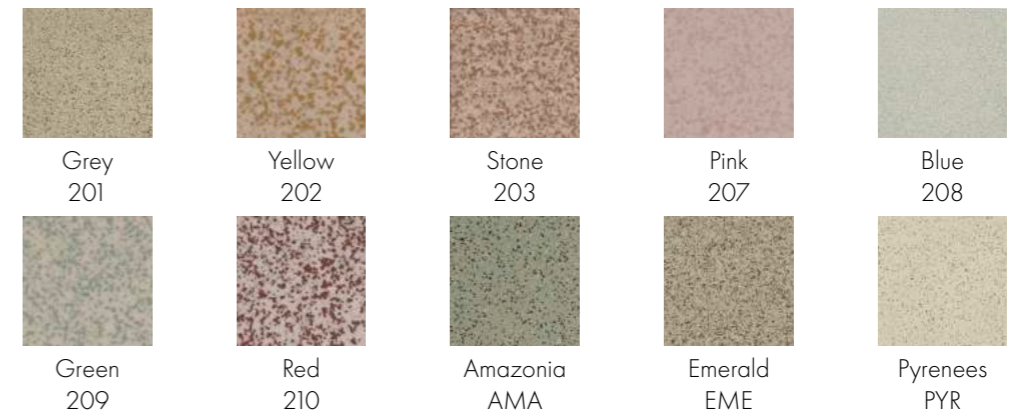

COLOURS

PLAIN COLOURS

All plain colours are available in all formats and can be used in all designs.

SPECKLED

PORPHYRY

FORMATS AVAILABLE IN SPECKLED AND PORPHYRY COLOURS

		SQUARES				
		20 x 20 x 3.8mm (¾ x ¾")	50 x 50 x 5mm (2 x 2")	100 x 100 x 9mm (4 x 4")	100x100mm R10 Rice Grain Anti-slip (4 x 4")	150 x 150 x 9mm (6 x 6")
SPECKLED	201	◆	◆	◆	◆	◆
	202	◆		◆	◆	
	203	◆		◆	◆	
	207	◆	◆	◆	◆	
	208	◆		◆	◆	
	209	◆		◆	◆	
	210	◆		◆	◆	
	AMA			◆	◆	
	EME		◆	◆	◆	
	PYR		◆	◆	◆	
PORPHYRY	501		◆	◆	◆	◆
	502		◆	◆	◆	◆
	503		◆	◆	◆	
	504		◆	◆	◆	
	505		◆	◆	◆	
	506		◆	◆	◆	
	507		◆	◆	◆	
	508		◆	◆	◆	
	509		◆	◆	◆	
	510		◆	◆	◆	

Dark Blue, Vanilla, Pale Blue, Black, Pearl Grey

Plain 18mm Penny Round

45/64"

018RO04CF20 D001 001

White, Black, Dark Green, Pistachio

018RO04CF20 D001 002

White, Blue Moon, Dark Blue, Pale Blue

018RO04CF20 D001 003

Dark Green background
Super White pattern