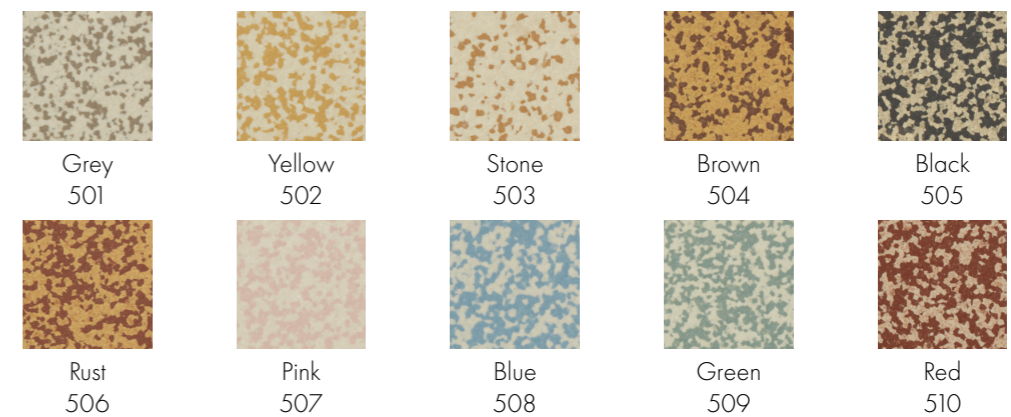

COLOURS

PLAIN COLOURS

All plain colours are available in all formats and can be used in all designs.

SPECKLED

PORPHYRY

FORMATS AVAILABLE IN SPECKLED AND PORPHYRY COLOURS

		SQUARES				
		20 x 20 x 3.8mm (¾ x ¾")	50 x 50 x 5mm (2 x 2")	100 x 100 x 9mm (4 x 4")	100x100mm R10 Rice Grain Anti-slip (4 x 4")	150 x 150 x 9mm (6 x 6")
SPECKLED	201	◆	◆	◆	◆	◆
	202	◆		◆	◆	
	203	◆		◆	◆	
	207	◆	◆	◆	◆	
	208	◆		◆	◆	
	209	◆		◆	◆	
	210	◆		◆	◆	
	AMA			◆	◆	
	EME		◆	◆	◆	
	PYR		◆	◆	◆	
PORPHYRY	501		◆	◆	◆	◆
	502		◆	◆	◆	◆
	503		◆	◆	◆	
	504		◆	◆	◆	
	505		◆	◆	◆	
	506		◆	◆	◆	
	507		◆	◆	◆	
	508		◆	◆	◆	
	509		◆	◆	◆	
	510		◆	◆	◆	

Dark Blue, Vanilla, Pale Blue, Black, Pearl Grey

Plain 18mm Penny Round

45/64"

018RO04CF20 D001 001

White, Black, Dark Green, Pistachio

018RO04CF20 D001 002

White, Blue Moon, Dark Blue, Pale Blue

018RO04CF20 D001 003

Ontario, Chocolate, Coffee, Linen

18mm Penny Round design

45/64"

018RO04CF20 D003 001

Super White background
Black pattern

018RO04CF20 D003 002

Old Pink background
Super White pattern

018RO04CF20 D003 003

Dark Green background
Super White pattern