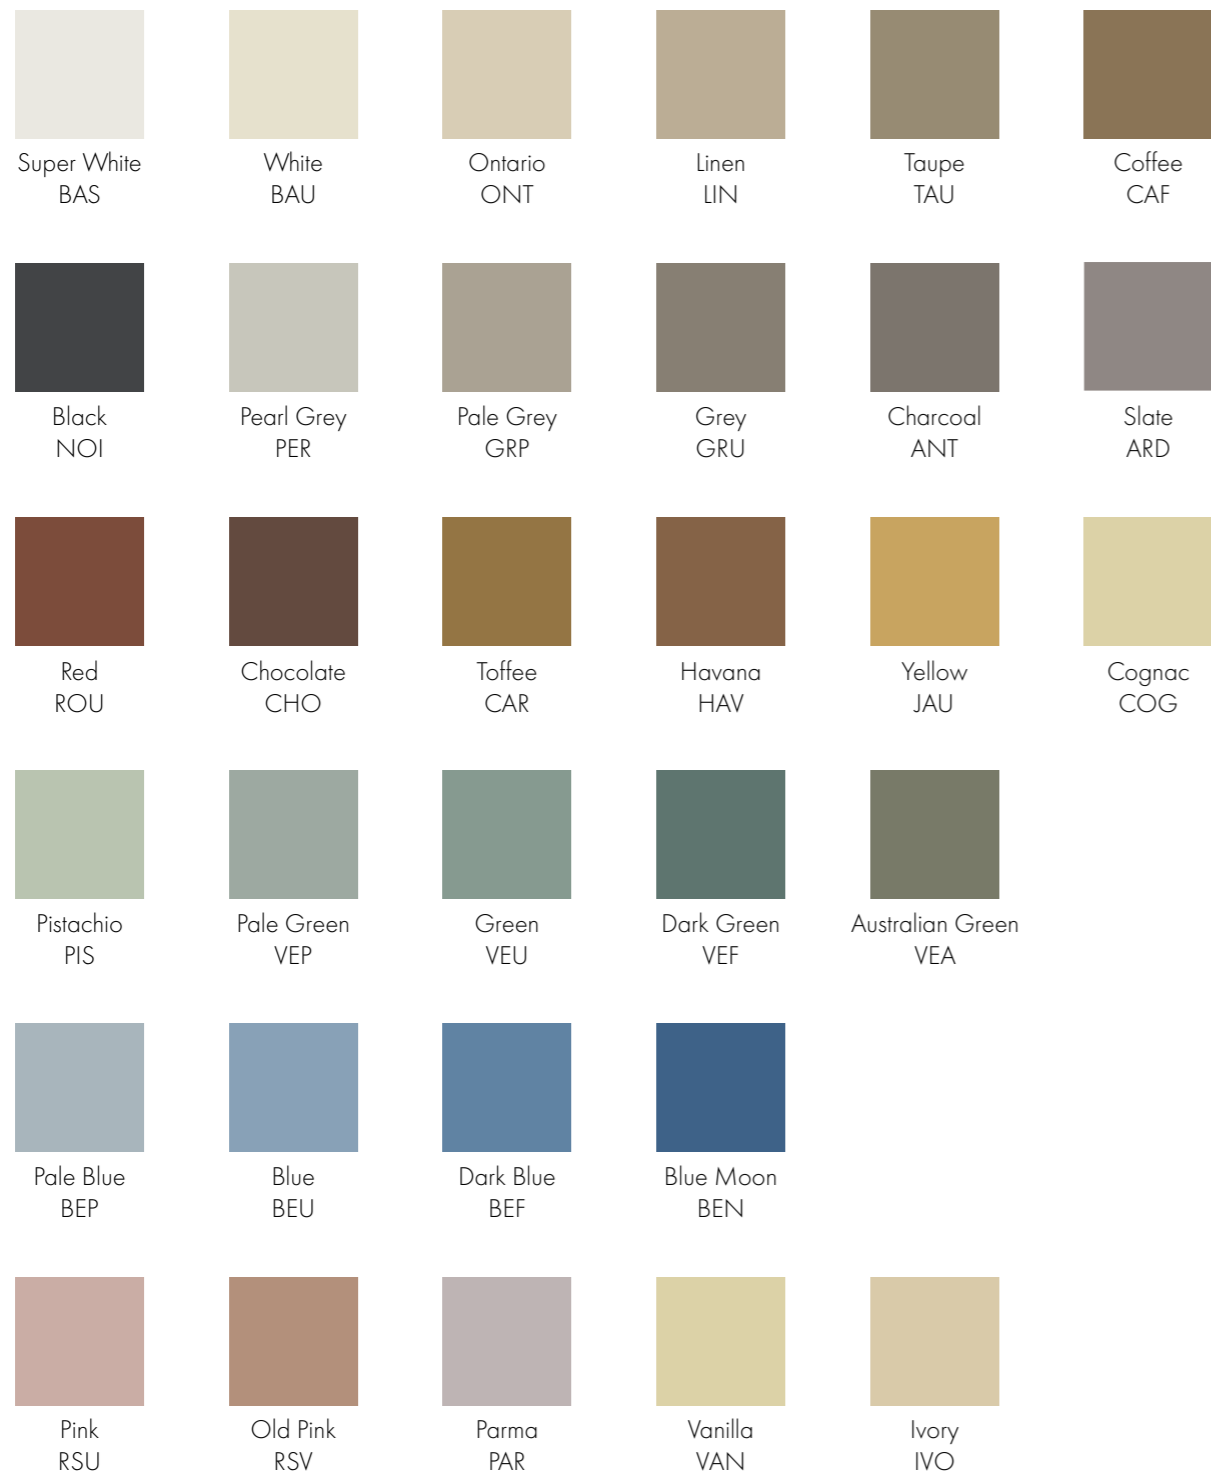

COLOURS

PLAIN COLOURS

All plain colours are available in all formats and can be used in all designs.

SPECKLED

PORPHYRY

FORMATS AVAILABLE IN SPECKLED AND PORPHYRY COLOURS

		SQUARES				
		20 x 20 x 3.8mm (¾ x ¾")	50 x 50 x 5mm (2 x 2")	100 x 100 x 9mm (4 x 4")	100x100mm R10 Rice Grain Anti-slip (4 x 4")	150 x 150 x 9mm (6 x 6")
SPECKLED	201	◆	◆	◆	◆	◆
	202	◆		◆	◆	
	203	◆		◆	◆	
	207	◆	◆	◆	◆	
	208	◆		◆	◆	
	209	◆		◆	◆	
	210	◆		◆	◆	
	AMA			◆	◆	
	EME		◆	◆	◆	
	PYR		◆	◆	◆	
PORPHYRY	501		◆	◆	◆	◆
	502		◆	◆	◆	◆
	503		◆	◆	◆	
	504		◆	◆	◆	
	505		◆	◆	◆	
	506		◆	◆	◆	
	507		◆	◆	◆	
	508		◆	◆	◆	
	509		◆	◆	◆	
	510		◆	◆	◆	

Dark Blue, Vanilla, Pale Blue, Black, Pearl Grey

Plain 18mm Penny Round

45/64"

018RO04CF20 D001 001

White, Black, Dark Green, Pistachio

018RO04CF20 D001 002

White, Blue Moon, Dark Blue, Pale Blue

018RO04CF20 D001 003

Ontario, Chocolate, Coffee, Linen

18mm Penny Round design

45/64"

018RO04CF20 D003 001

Super White background
Black pattern

018RO04CF20 D003 002

Old Pink background
Super White pattern

018RO04CF20 D003 003

Dark Green background
Super White pattern